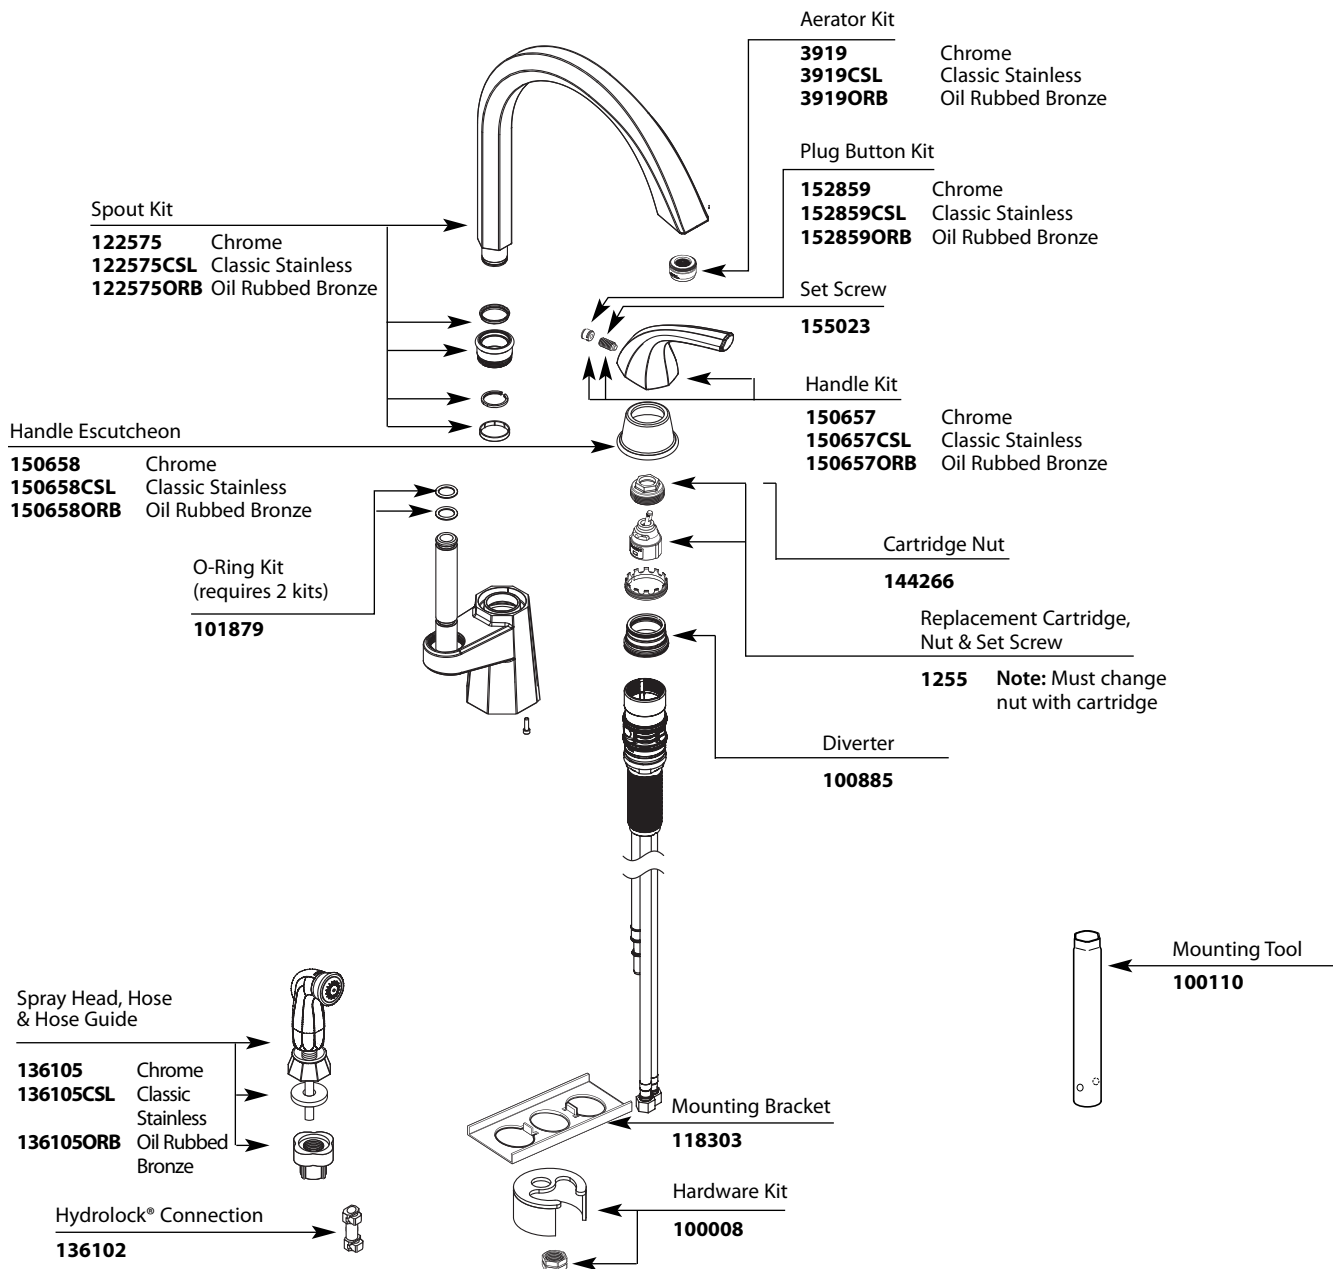

There is more than 1 version of this model. Page down to identify the version you have.

Felicity™ One-Handle Kitchen w/ Spray

Models: S741 Chrome
S741CSL Classic Stainless
S741ORB Oil Rubbed Bronze

Order by Part Number

Felicity™ One-Handle Kitchen w/ Spray

Models:	S741	Chrome
	S741CSL	Classic Stainless
	S741ORB	Oil Rubbed Bronze
	S741SL	Stainless - Obsolete

Order by Part Number