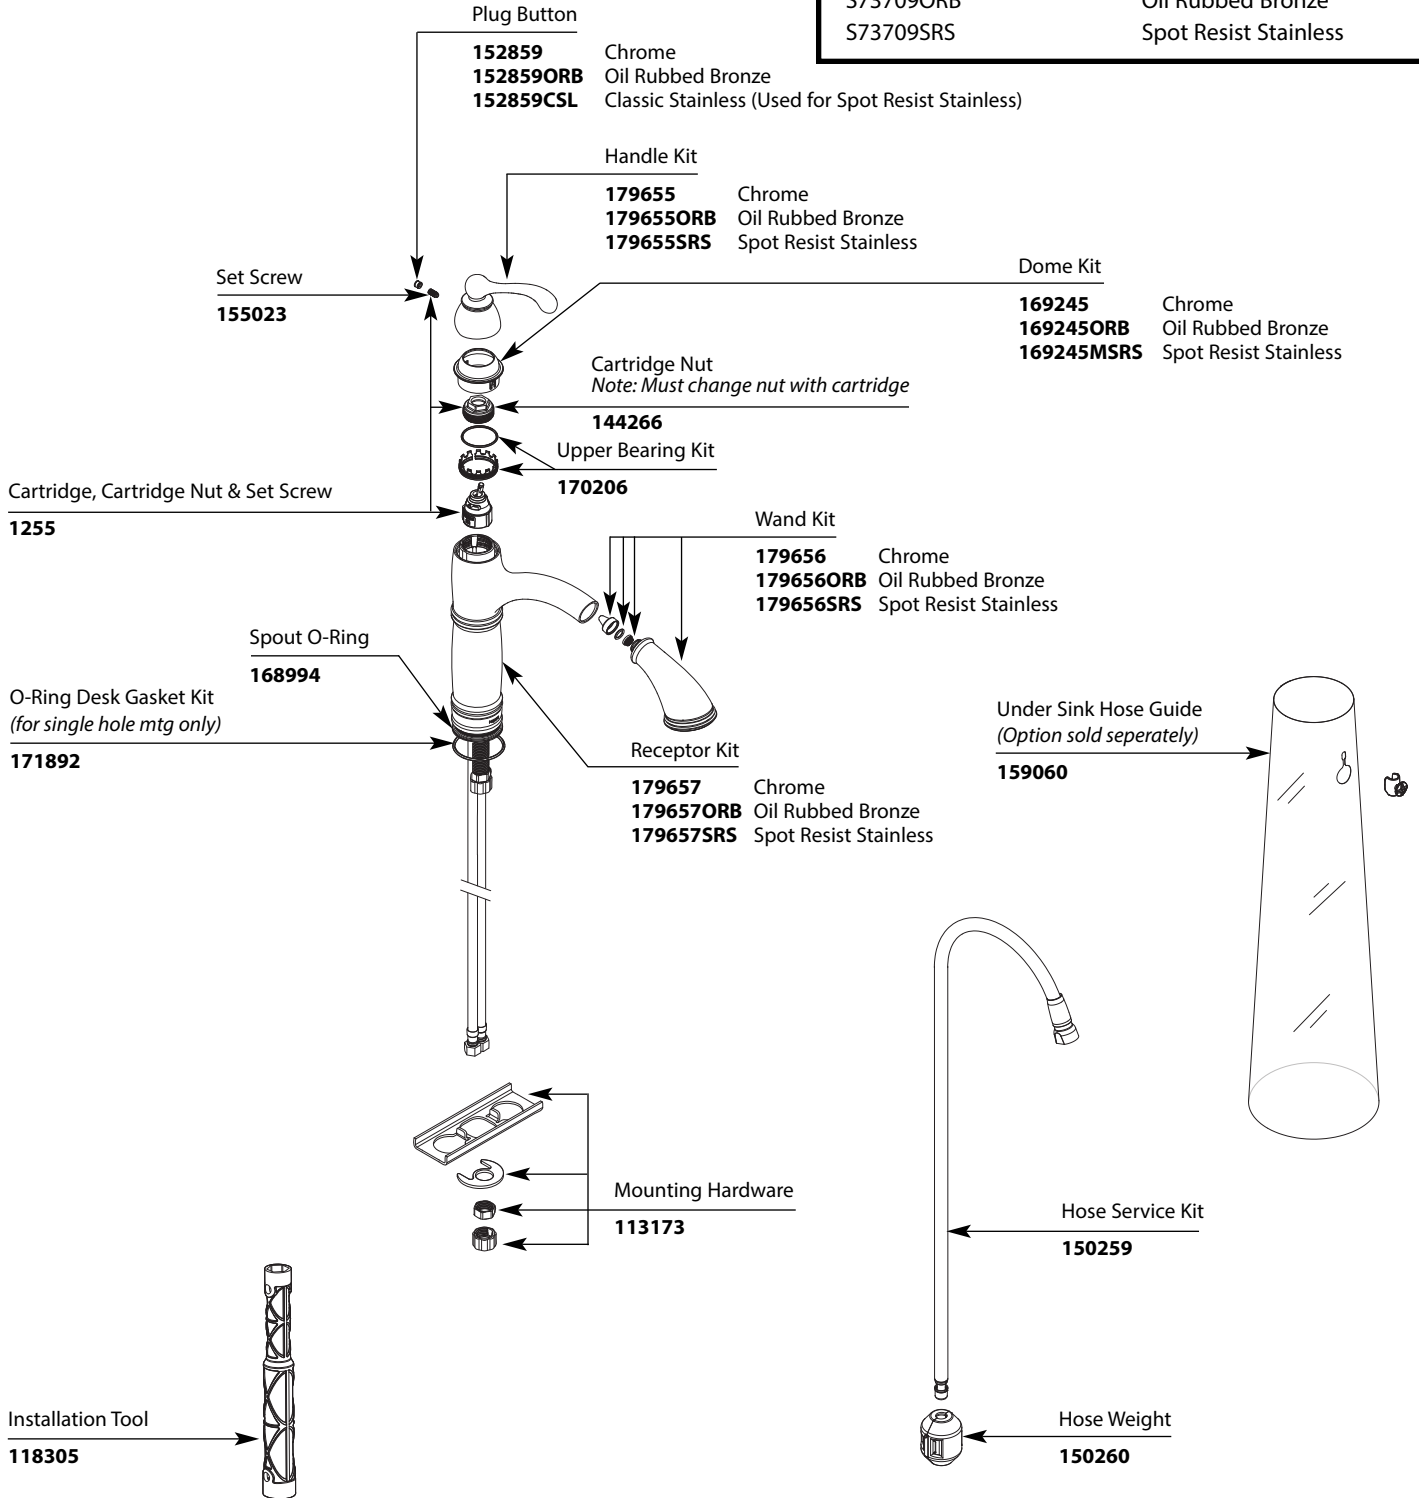

Buy it for looks. Buy it for life.®

■ Order by Part Number

Illustrated Parts

BROOKSHIRE™ Single Handle Kitchen Pull Out Faucet	
MODEL	FINISH
S73709C	Chrome
S73709ORB	Oil Rubbed Bronze
S73709SRS	Spot Resist Stainless

TO ORDER PARTS CALL: 1-800-BUY-MOEN

www.moen.com