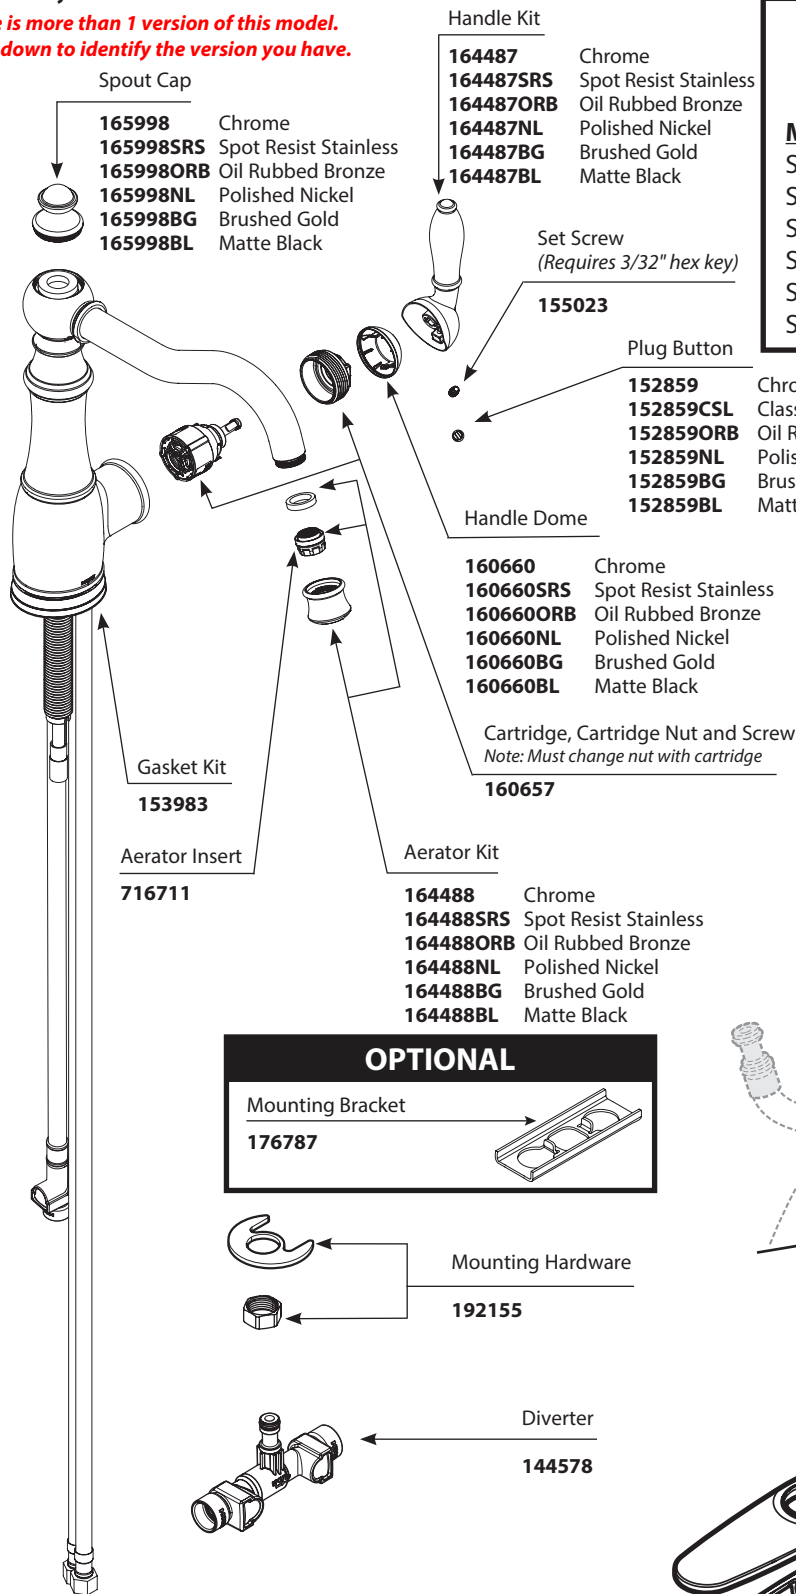

MOEN®

■ Order by Part Number

*There is more than 1 version of this model.
Page down to identify the version you have.*

Illustrated Parts

WEYMOUTH™ Single-Handle Kitchen Faucet with matching Side Spray	
MODELS	FINISH
S72101	Chrome
S72101SRS	Spot Resist Stainless
S72101ORB	Oil Rubbed Bronze
S72101NL	Polished Nickel
S72101BG	Brushed Gold
S72101BL	Matte Black

OPTIONAL

Mounting Bracket

- 176787

Mounting Hardware

- 192155

Diverter

- 144578

Optional Deck Plate & Gasket

- 141002 Chrome
- 141002SRS Spot Resist Stainless
- 141002ORB Oil Rubbed Bronze
- 141002NL Polished Nickel
- 141002BG Brushed Gold
- 141002BL Matte Black

■ Order by Part Number

WEYMOUTH™ Single-Handle Kitchen Faucet with matching Side Spray	
MODELS	FINISH
S72101	Chrome
S72101SRS	Spot Resist Stainless
S72101ORB	Oil Rubbed Bronze
S72101NL	Polished Nickel