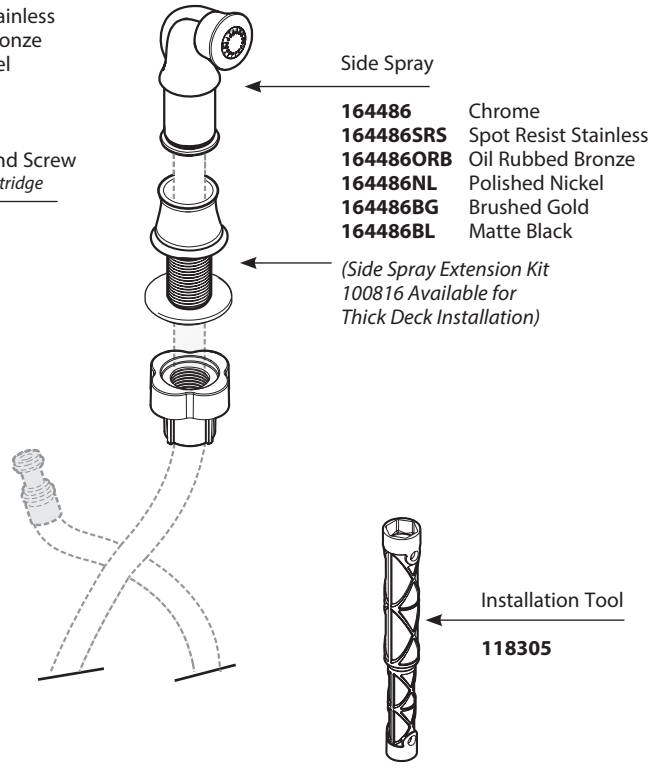

MOEN®

■ Order by Part Number

*There is more than 1 version of this model.
Page down to identify the version you have.*

Illustrated Parts

WEYMOUTH™ Single-Handle Kitchen Faucet with matching Side Spray	
MODELS	FINISH
S72101	Chrome
S72101SRS	Spot Resist Stainless
S72101ORB	Oil Rubbed Bronze
S72101NL	Polished Nickel
S72101BG	Brushed Gold
S72101BL	Matte Black

OPTIONAL

Mounting Bracket

- 176787

Mounting Hardware

- 192155

Diverter

- 144578

Optional Deck Plate & Gasket

- 141002 Chrome
- 141002SRS Spot Resist Stainless
- 141002ORB Oil Rubbed Bronze
- 141002NL Polished Nickel
- 141002BG Brushed Gold
- 141002BL Matte Black

■ Order by Part Number

WEYMOUTH™ Single-Handle Kitchen Faucet with matching Side Spray	
MODELS	FINISH
S72101	Chrome
S72101SRS	Spot Resist Stainless
S72101ORB	Oil Rubbed Bronze
S72101NL	Polished Nickel