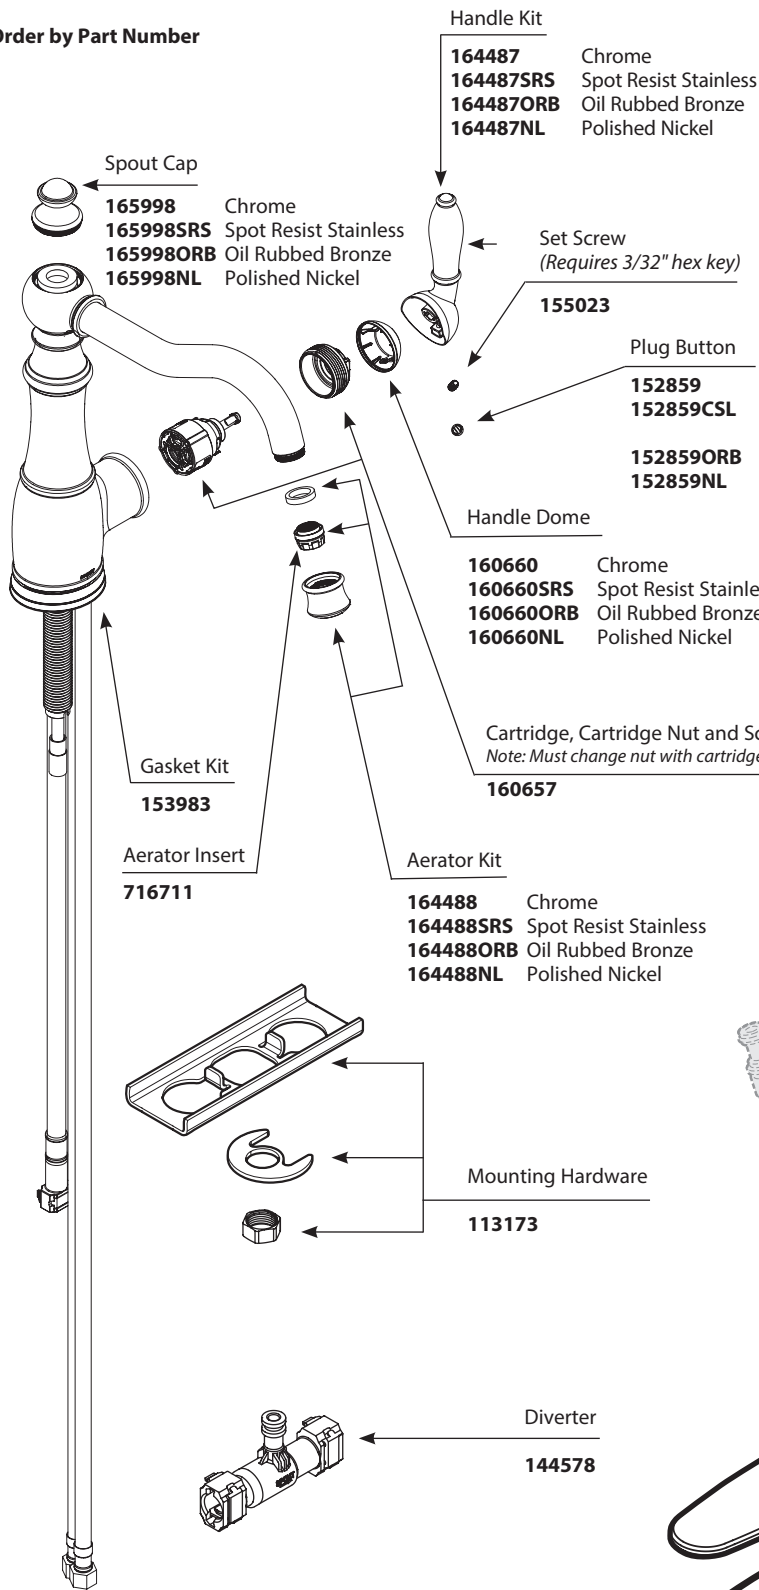

MOEN®

■ Order by Part Number

*There is more than 1 version of this model.
Page down to identify the version you have.*

Illustrated Parts

WEYMOUTH™ Single-Handle Kitchen Faucet with matching Side Spray	
MODELS	FINISH
S72101	Chrome
S72101SRS	Spot Resist Stainless
S72101ORB	Oil Rubbed Bronze
S72101NL	Polished Nickel
S72101BG	Brushed Gold
S72101BL	Matte Black

OPTIONAL

Mounting Bracket

- 176787

Mounting Hardware

- 192155

Diverter

- 144578

Optional Deck Plate & Gasket

- 141002 Chrome
- 141002SRS Spot Resist Stainless
- 141002ORB Oil Rubbed Bronze
- 141002NL Polished Nickel
- 141002BG Brushed Gold
- 141002BL Matte Black

■ Order by Part Number

WEYMOUTH™ Single-Handle Kitchen Faucet with matching Side Spray	
MODELS	FINISH
S72101	Chrome
S72101SRS	Spot Resist Stainless
S72101ORB	Oil Rubbed Bronze
S72101NL	Polished Nickel