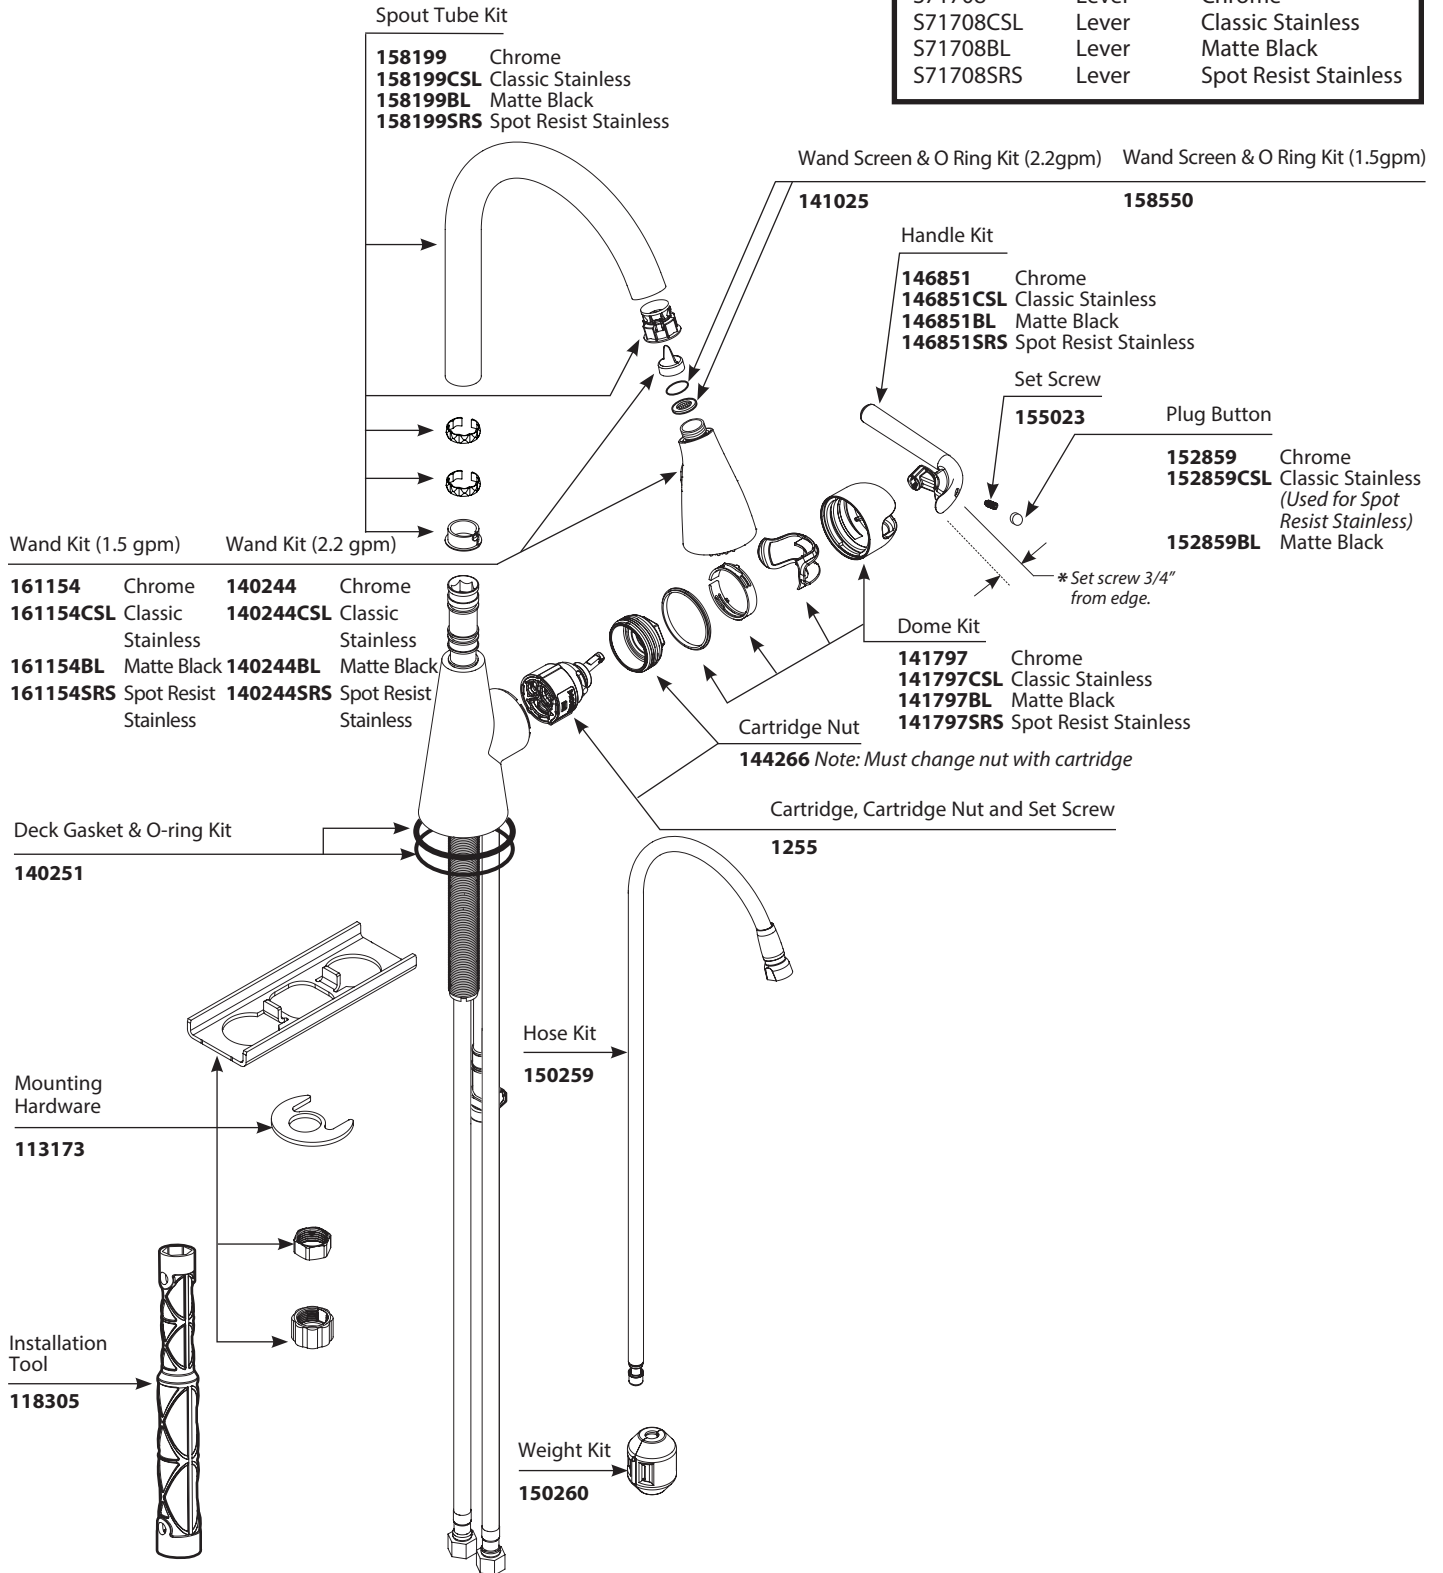

# Illustrated Parts

ASCENT™ Single-Handle High Arc Pull Out Kitchen Faucet		
MODEL	TYPE	FINISH
S71708	Lever	Chrome
S71708CSL	Lever	Classic Stainless
S71708BL	Lever	Matte Black
S71708SRS	Lever	Spot Resist Stainless

# Illustrated Parts

ASCENT™ Single-Handle High Arc Pull Out Kitchen Faucet		
MODEL	TYPE	FINISH
S71708	Lever	Chrome
S71708CSL	Lever	Classic Stainless
S71708BL	Lever	Matte Black

■ Order by Part Number

**HOSE/HOSE WEIGHT  
PRIOR TO 6/2011**

Hose Kit  
**131381**

Weight Kit  
**125989**

- Spout Tube Kit
- 158199** Chrome
  - 158199CSL** Classic Stainless
  - 158199BL** Matte Black

- Wand Screen & O Ring Kit (2.2gpm) **141025**    Wand Screen & O Ring Kit (1.5gpm) **158550**

**For Models Prior to 2/2009  
Ceramic Cartridge Components**

**\* Set screw 7/16" from edge.**

- 1** Handle Kit  
**140250** Chrome  
**140250CSL** Classic Stainless
- 2** Dome  
**141797** Chrome  
**141797CSL** Classic Stainless
- 3** Cartridge Nut  
**140998**
- 4** Cartridge  
**4000**