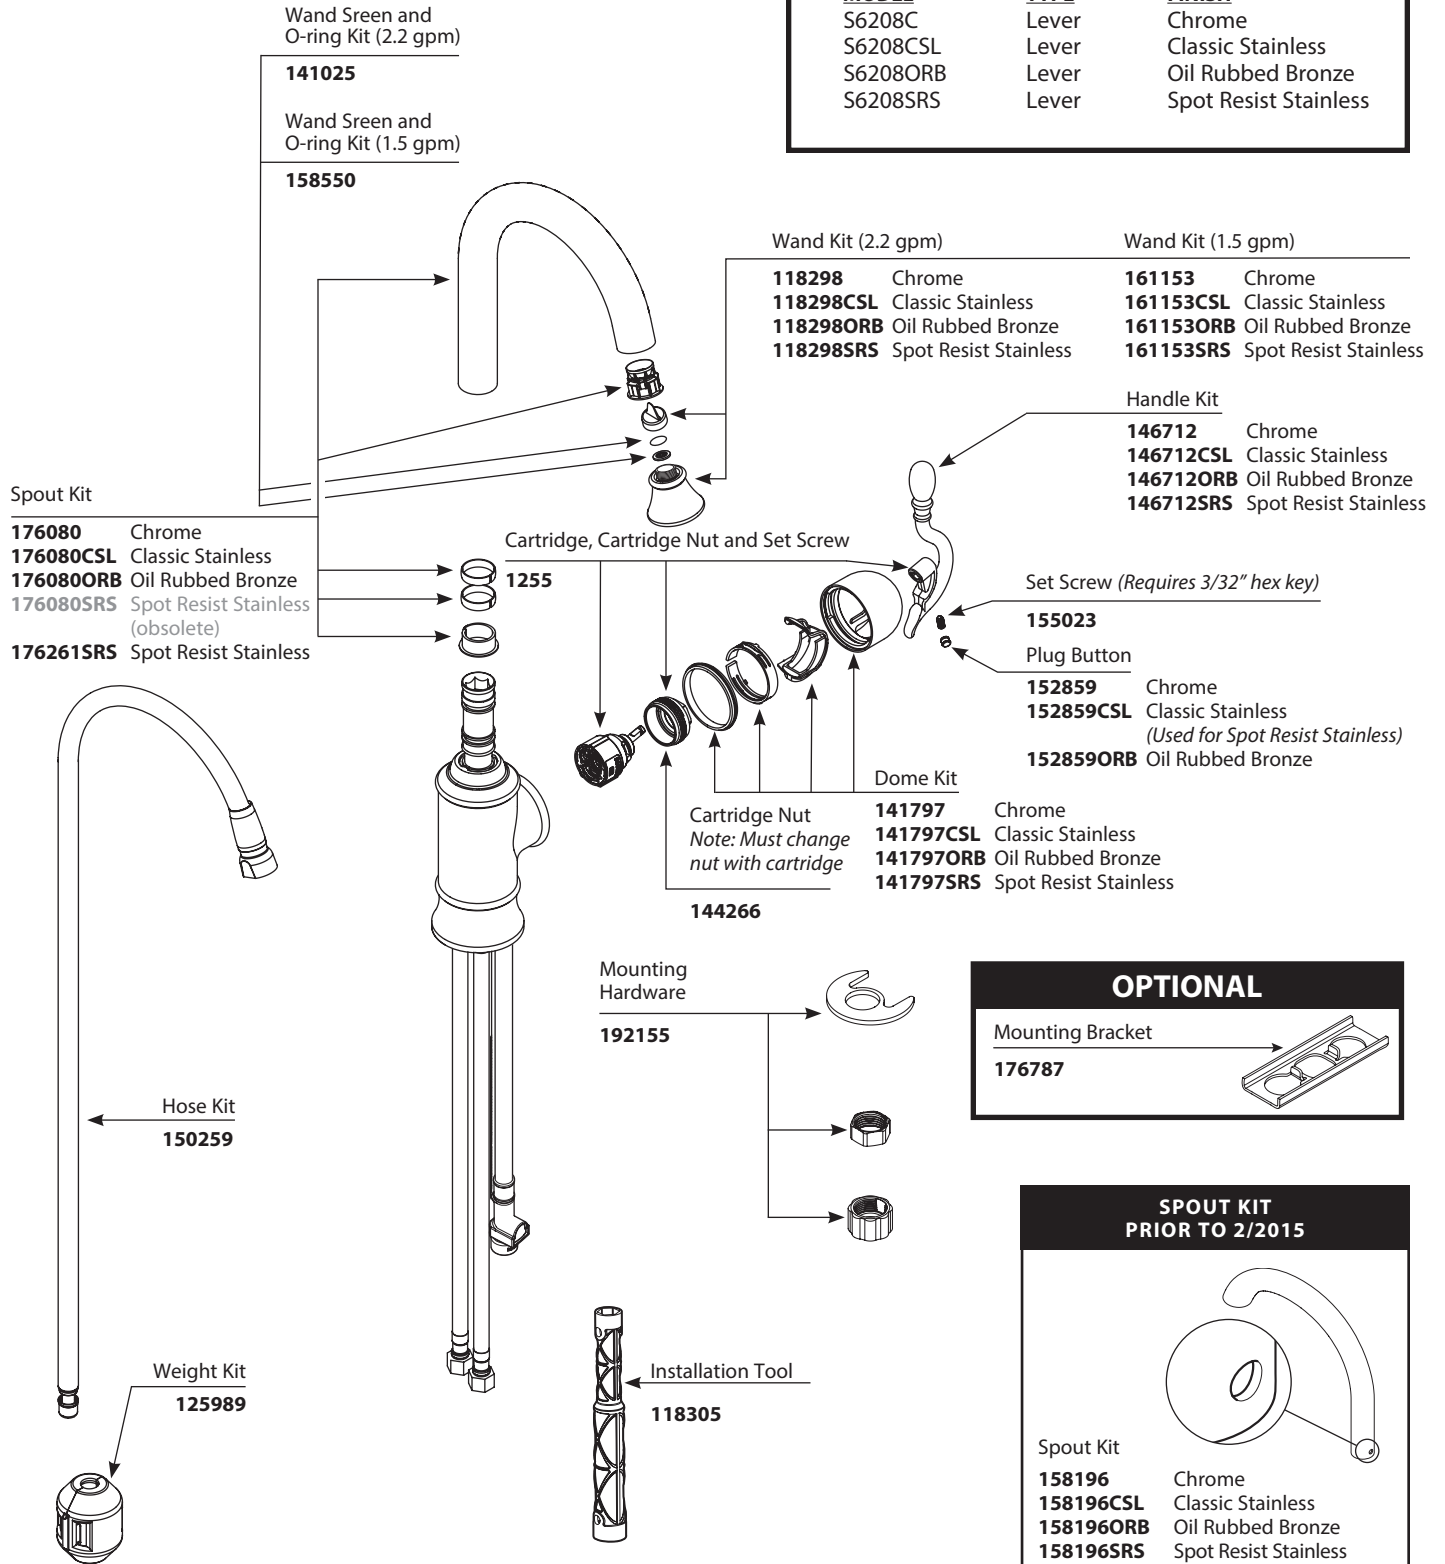

There is more than 1 version of this model.
Page down to identify the version you have.

■ Order by Part Number

WOODMERE™ Bar Faucet		
MODEL	TYPE	FINISH
S6208C	Lever	Chrome
S6208CSL	Lever	Classic Stainless
S6208ORB	Lever	Oil Rubbed Bronze
S6208SRS	Lever	Spot Resist Stainless

HANDLE PLUG BUTTON PRIOR TO 1/2011

Plug Button Kit
137403

WOODMERE™ Bar Faucet

MODEL	TYPE	FINISH
S6208C	Lever	Chrome
S6208CSL	Lever	Classic Stainless
S6208ORB	Lever	Oil Rubbed Bronze

Spout Kit

- 158196** Chrome
- 158196CSL** Classic Stainless
- 158196ORB** Oil Rubbed Bronze

Cartridge, Cartridge Nut and Set Screw

1255

Wand Kit (2.2 gpm)

- 118298** Chrome
- 118298CSL** Classic Stainless
- 118298ORB** Oil Rubbed Bronze

Wand Kit (1.5 gpm)

- 161153** Chrome
- 161153CSL** Classic Stainless
- 161153ORB** Oil Rubbed Bronze

Set Screw (Requires 3/32" hex key)

155023

Plug Button

152859 Chrome

152859CSL Classic Stainless

152859ORB Oil Rubbed Bronze

QUICK CONNECTION PRIOR TO 12/2009

Hose Adapter
136101