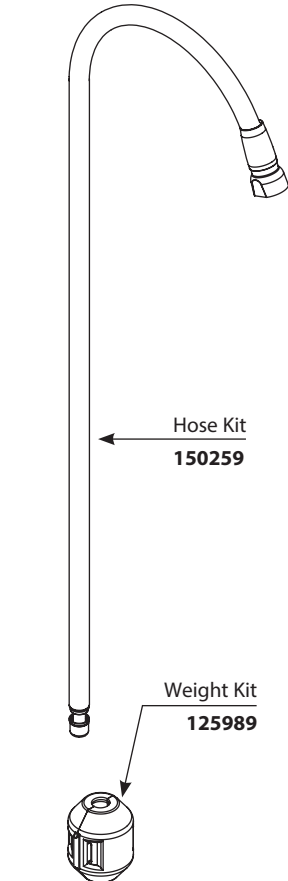

HANDLE PLUG BUTTON PRIOR TO 1/2011

Plug Button Kit
137403

WOODMERE™ Bar Faucet

MODEL	TYPE	FINISH
S6208C	Lever	Chrome
S6208CSL	Lever	Classic Stainless
S6208ORB	Lever	Oil Rubbed Bronze

Spout Kit

- 158196** Chrome
- 158196CSL** Classic Stainless
- 158196ORB** Oil Rubbed Bronze

Cartridge, Cartridge Nut and Set Screw

1255

Wand Kit (2.2 gpm)

- 118298** Chrome
- 118298CSL** Classic Stainless
- 118298ORB** Oil Rubbed Bronze

Wand Kit (1.5 gpm)

- 161153** Chrome
- 161153CSL** Classic Stainless
- 161153ORB** Oil Rubbed Bronze

Handle Kit

- 146712** Chrome
- 146712CSL** Classic Stainless
- 146712ORB** Oil Rubbed Bronze

Dome Kit

141797 Chrome

141797CSL Classic Stainless

141797ORB Oil Rubbed Bronze

144266

Cartridge Nut
Note: Must change nut with cartridge

Set Screw (Requires 3/32" hex key)

155023

Plug Button

152859 Chrome

152859CSL Classic Stainless

152859ORB Oil Rubbed Bronze

QUICK CONNECTION PRIOR TO 12/2009

Hose Adapter
136101