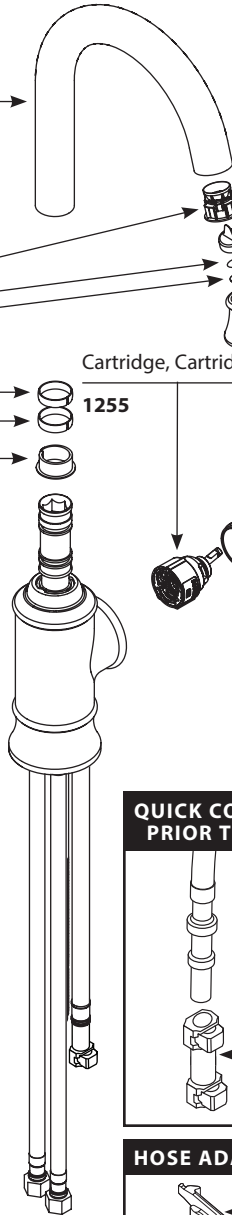

Order by Part Number

HOSE/HOSE WEIGHT PRIOR TO 6/2011

Hose Kit
124662

Weight Kit
125989

Wand Sreen and O-ring Kit (2.2 gpm)

141025

Wand Sreen and O-ring Kit (1.5 gpm)

158550

HANDLE PLUG BUTTON PRIOR TO 1/2011

Plug Button Kit
137403

WOODMERE™ Bar Faucet

MODEL	TYPE	FINISH
S6208C	Lever	Chrome
S6208CSL	Lever	Classic Stainless
S6208ORB	Lever	Oil Rubbed Bronze

Spout Kit

- **158196** Chrome
- **158196CSL** Classic Stainless
- **158196ORB** Oil Rubbed Bronze

Cartridge, Cartridge Nut and Set Screw

1255

Wand Kit (2.2 gpm)

- **118298** Chrome
- **118298CSL** Classic Stainless
- **118298ORB** Oil Rubbed Bronze

Wand Kit (1.5 gpm)

- **161153** Chrome
- **161153CSL** Classic Stainless
- **161153ORB** Oil Rubbed Bronze

Handle Kit

- **146712** Chrome
- **146712CSL** Classic Stainless
- **146712ORB** Oil Rubbed Bronze

Dome Kit

141797 Chrome

141797CSL Classic Stainless

141797ORB Oil Rubbed Bronze

144266

Cartridge Nut
Note: Must change nut with cartridge

Set Screw (Requires 3/32" hex key)

155023

Plug Button

152859 Chrome

152859CSL Classic Stainless

152859ORB Oil Rubbed Bronze

QUICK CONNECTION PRIOR TO 12/2009

Hose Adapter
136101

HOSE ADAPTER CLIP

Clip
152767

Installation Tool
118305

Mounting Hardware

113173