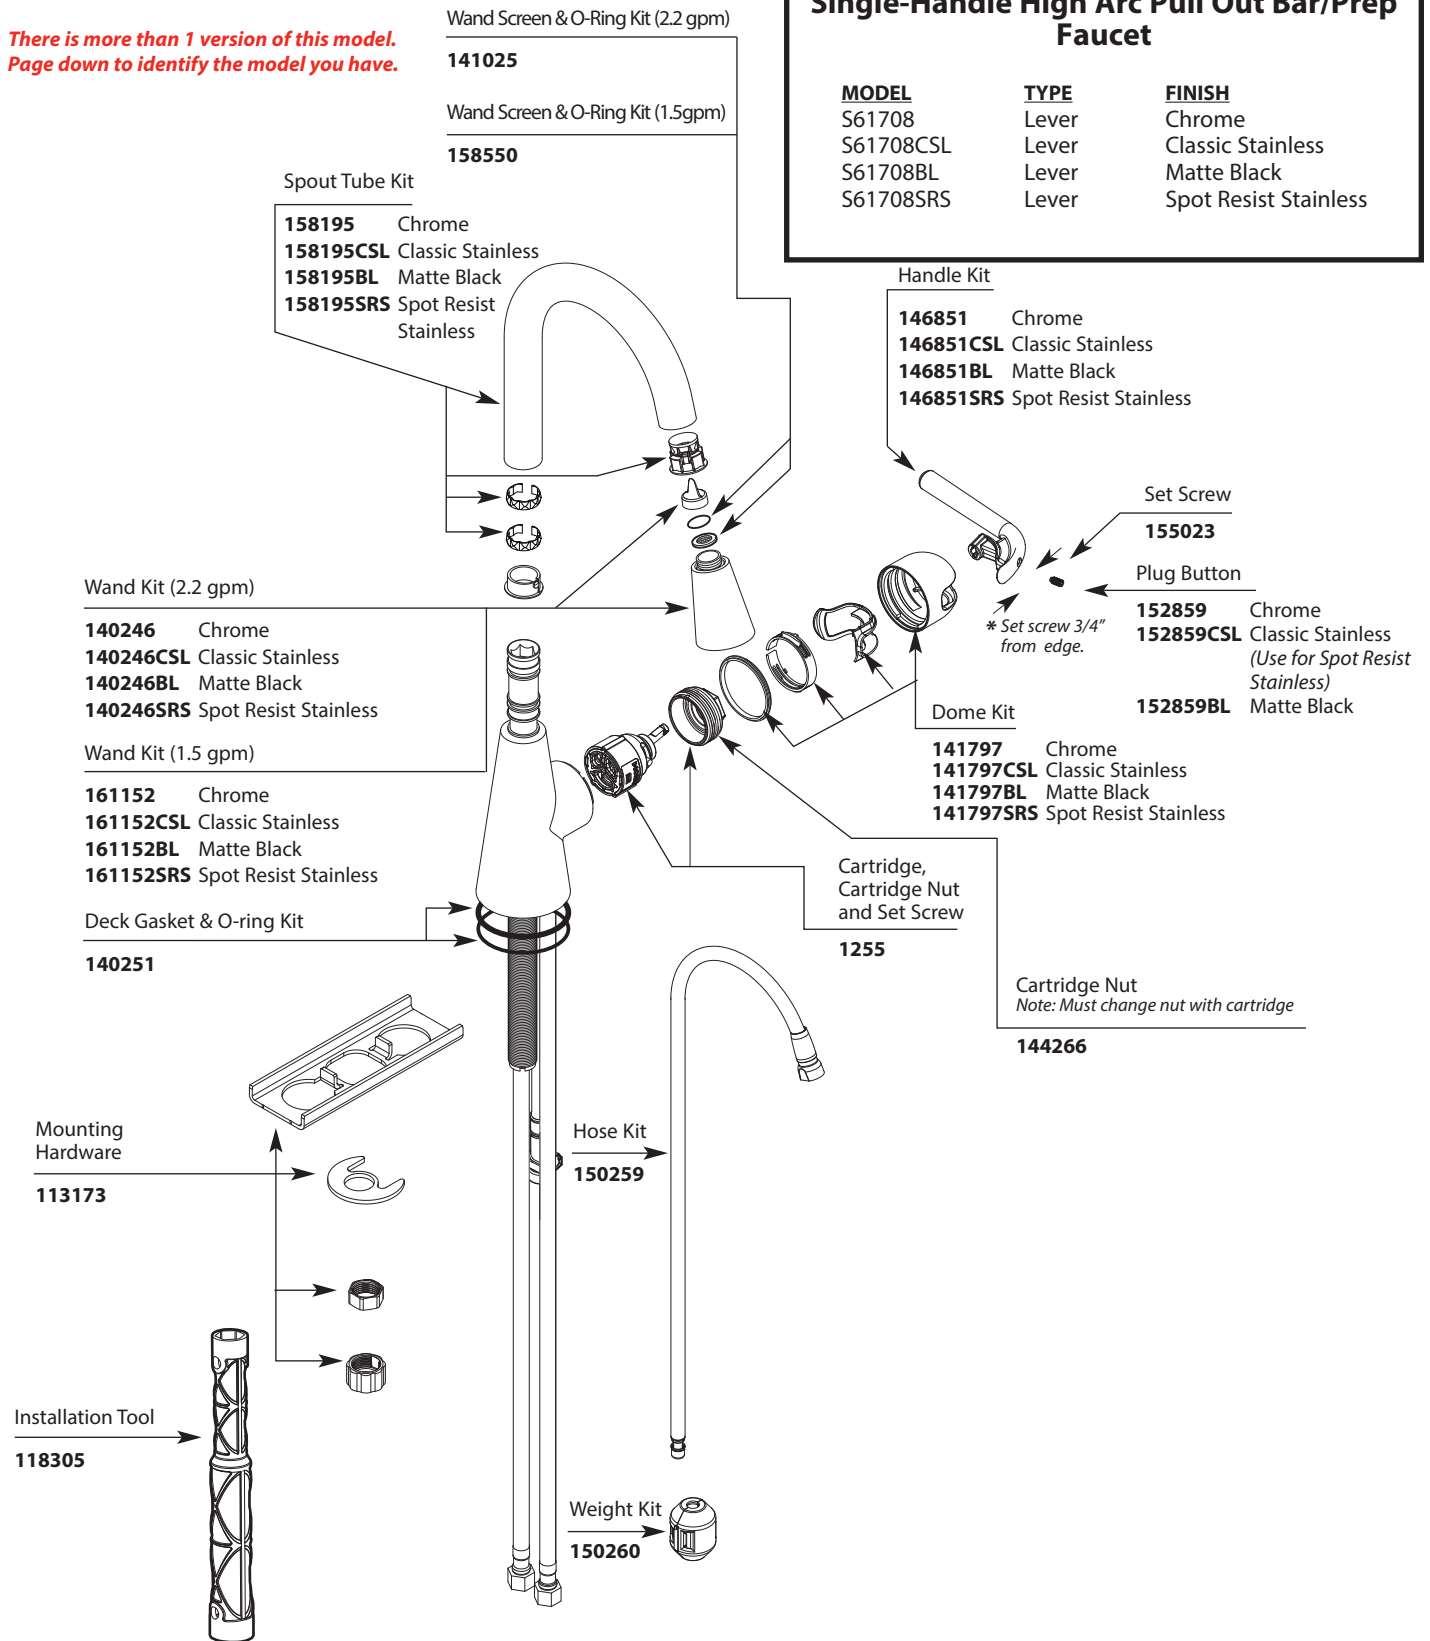

Buy it for looks. Buy it for life.®

Illustrated Parts

■ Order by Part Number

There is more than 1 version of this model.
Page down to identify the model you have.

ASCENT™ Single-Handle High Arc Pull Out Bar/Prep Faucet		
MODEL	TYPE	FINISH
S61708	Lever	Chrome
S61708CSL	Lever	Classic Stainless
S61708BL	Lever	Matte Black
S61708SRS	Lever	Spot Resist Stainless

Wand Screen & O-Ring Kit (2.2 gpm)
141025

Wand Screen & O-Ring Kit (1.5gpm)
158550

Spout Tube Kit

158195 Chrome
158195CSL Classic Stainless
158195BL Matte Black

Wand Kit (2.2 gpm)

140246 Chrome
140246CSL Classic Stainless
140246BL Matte Black

Wand Kit (1.5 gpm)

161152 Chrome
161152CSL Classic Stainless
161152BL Matte Black

Deck Gasket & O-ring Kit
140251

Mounting Hardware
113173

Installation Tool
118305

Cartridge, Cartridge Nut and Set Screw
1255

Cartridge Nut
Note: Must change nut with cartridge

144266
For Models Prior to 2/2009
Ceramic Cartridge Components

* Set screw 7/16" from edge.

1	Handle Kit	140250 Chrome	140250CSL Classic Stainless
2	Dome	141797 Chrome	141797CSL Classic Stainless
3	Cartridge Nut	140998	
4	Cartridge	4000	