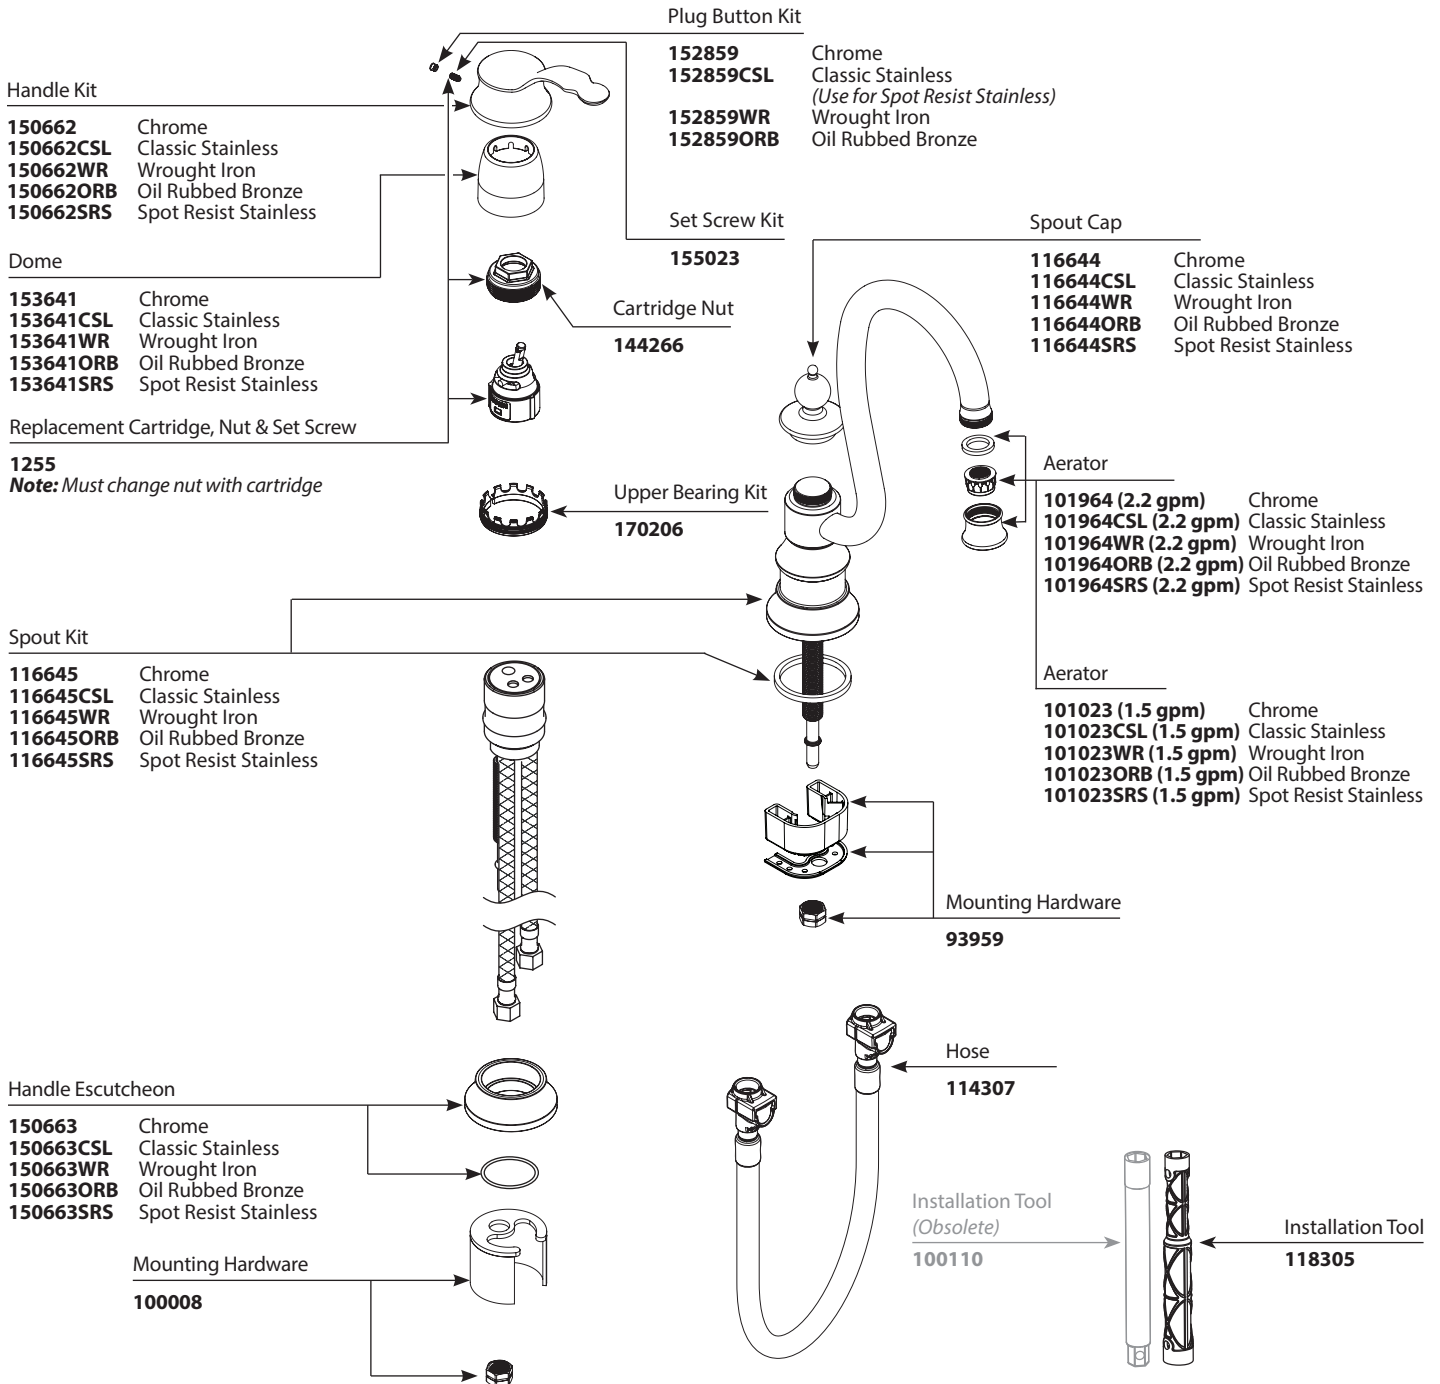

■ Order by Part Number

There is more than one version of this model.
Page down to identify the version you have.

WATERHILL™ Single Handle Prep Bar		
MODEL	TYPE	FINISH
S611	Lever	Chrome
S611CSL	Lever	Classic Stainless
S611WR	Lever	Wrought Iron
S611ORB	Lever	Oil Rubbed Bronze
S611SRS	Lever	Spot Resist Stainless

■ Order by Part Number

WATERHILL™ Single Handle Prep Bar		
MODEL	TYPE	FINISH
S611	Lever	Chrome
S611CSL	Lever	Classic Stainless
S611WR	Lever	Wrought Iron
S611ORB	Lever	Oil Rubbed Bronze
S611SRS	Lever	Spot Resist Stainless

■ Order by Part Number

WATERHILL™ Single Handle Prep Bar		
MODEL	TYPE	FINISH
S611	Lever	Chrome
S611CSL	Lever	Classic Stainless
S611WR	Lever	Wrought Iron
S611ORB	Lever	Oil Rubbed Bronze
DISCONTINUED		
S611NL	Lever	Nickel
S611SL	Lever	Nickel