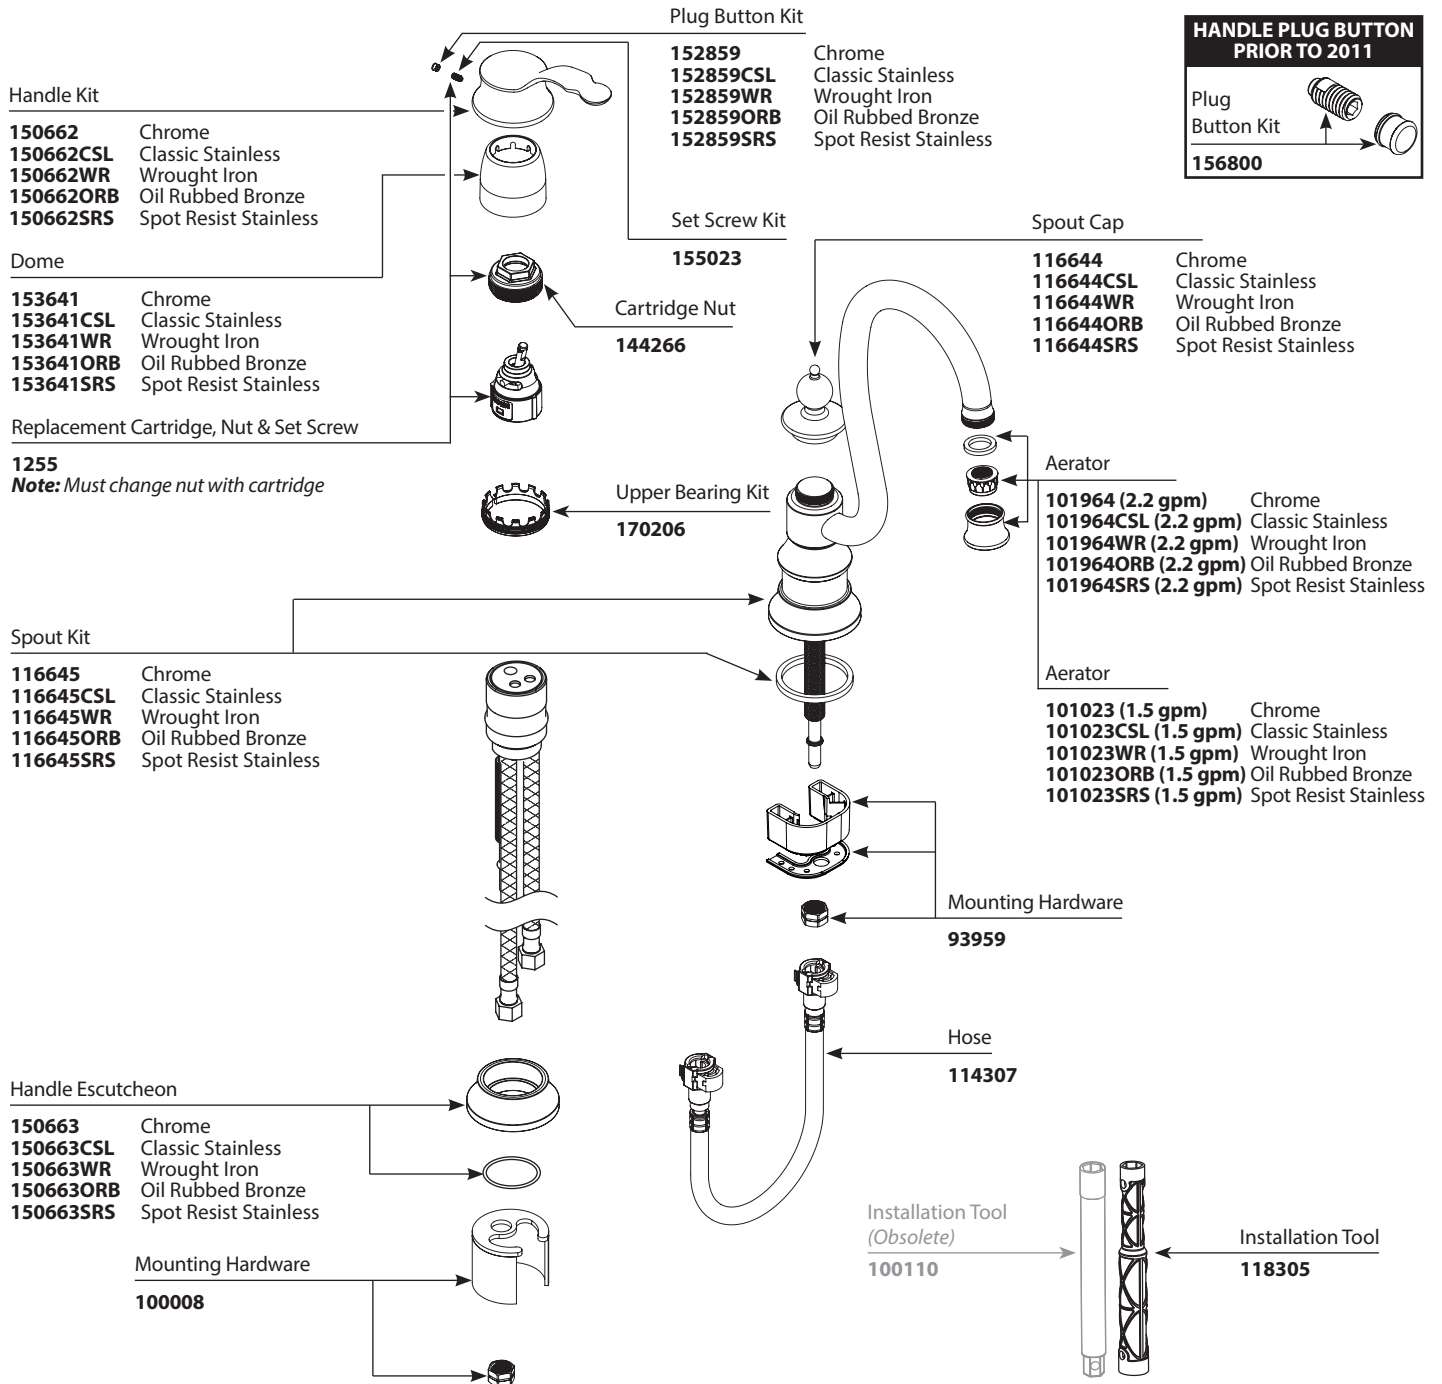

■ Order by Part Number

There is more than one version of this model.
Page down to identify the version you have.

WATERHILL™ Single Handle Prep Bar		
MODEL	TYPE	FINISH
S611	Lever	Chrome
S611CSL	Lever	Classic Stainless
S611WR	Lever	Wrought Iron
S611ORB	Lever	Oil Rubbed Bronze
S611SRS	Lever	Spot Resist Stainless

■ Order by Part Number

WATERHILL™ Single Handle Prep Bar		
MODEL	TYPE	FINISH
S611	Lever	Chrome
S611CSL	Lever	Classic Stainless
S611WR	Lever	Wrought Iron
S611ORB	Lever	Oil Rubbed Bronze
S611SRS	Lever	Spot Resist Stainless

■ Order by Part Number

WATERHILL™ Single Handle Prep Bar		
MODEL	TYPE	FINISH
S611	Lever	Chrome
S611CSL	Lever	Classic Stainless
S611WR	Lever	Wrought Iron
S611ORB	Lever	Oil Rubbed Bronze
DISCONTINUED		
S611NL	Lever	Nickel
S611SL	Lever	Nickel