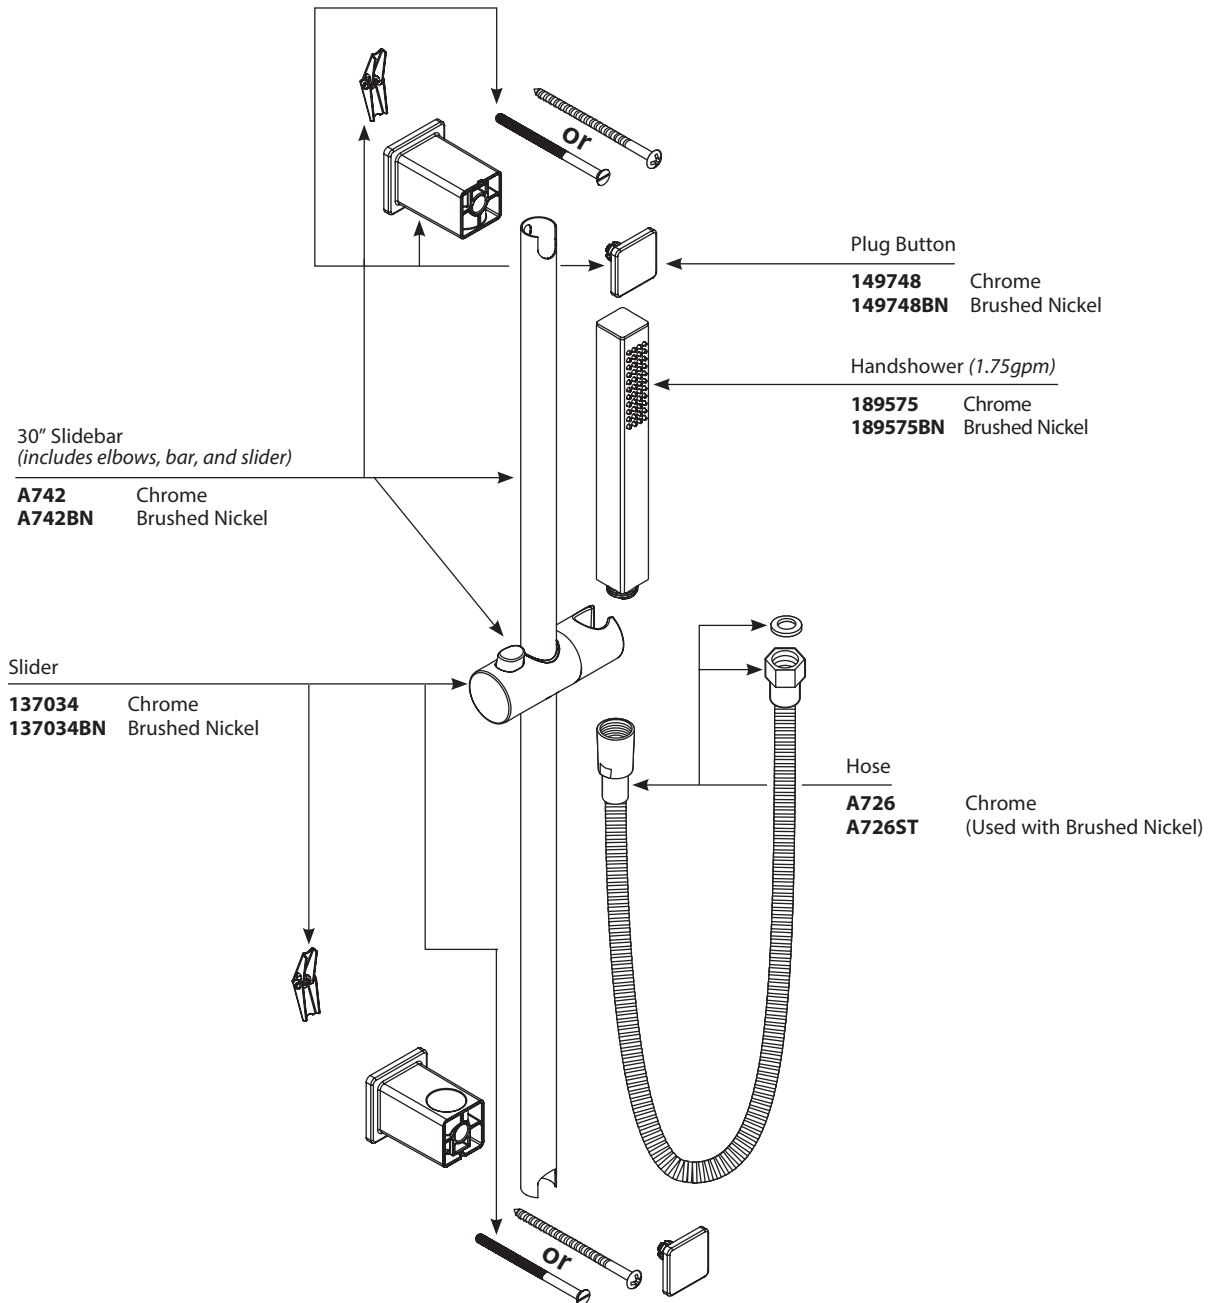

■ Order by Part Number

Single Function Handshower with Slide Bar & Hose

MODEL	TYPE	FINISH
S3880EP	Wand	Chrome
S3880EPBN	Wand	Brushed Nickel

Optional Service Kit
A750 Secure Mount (mounting hardware)