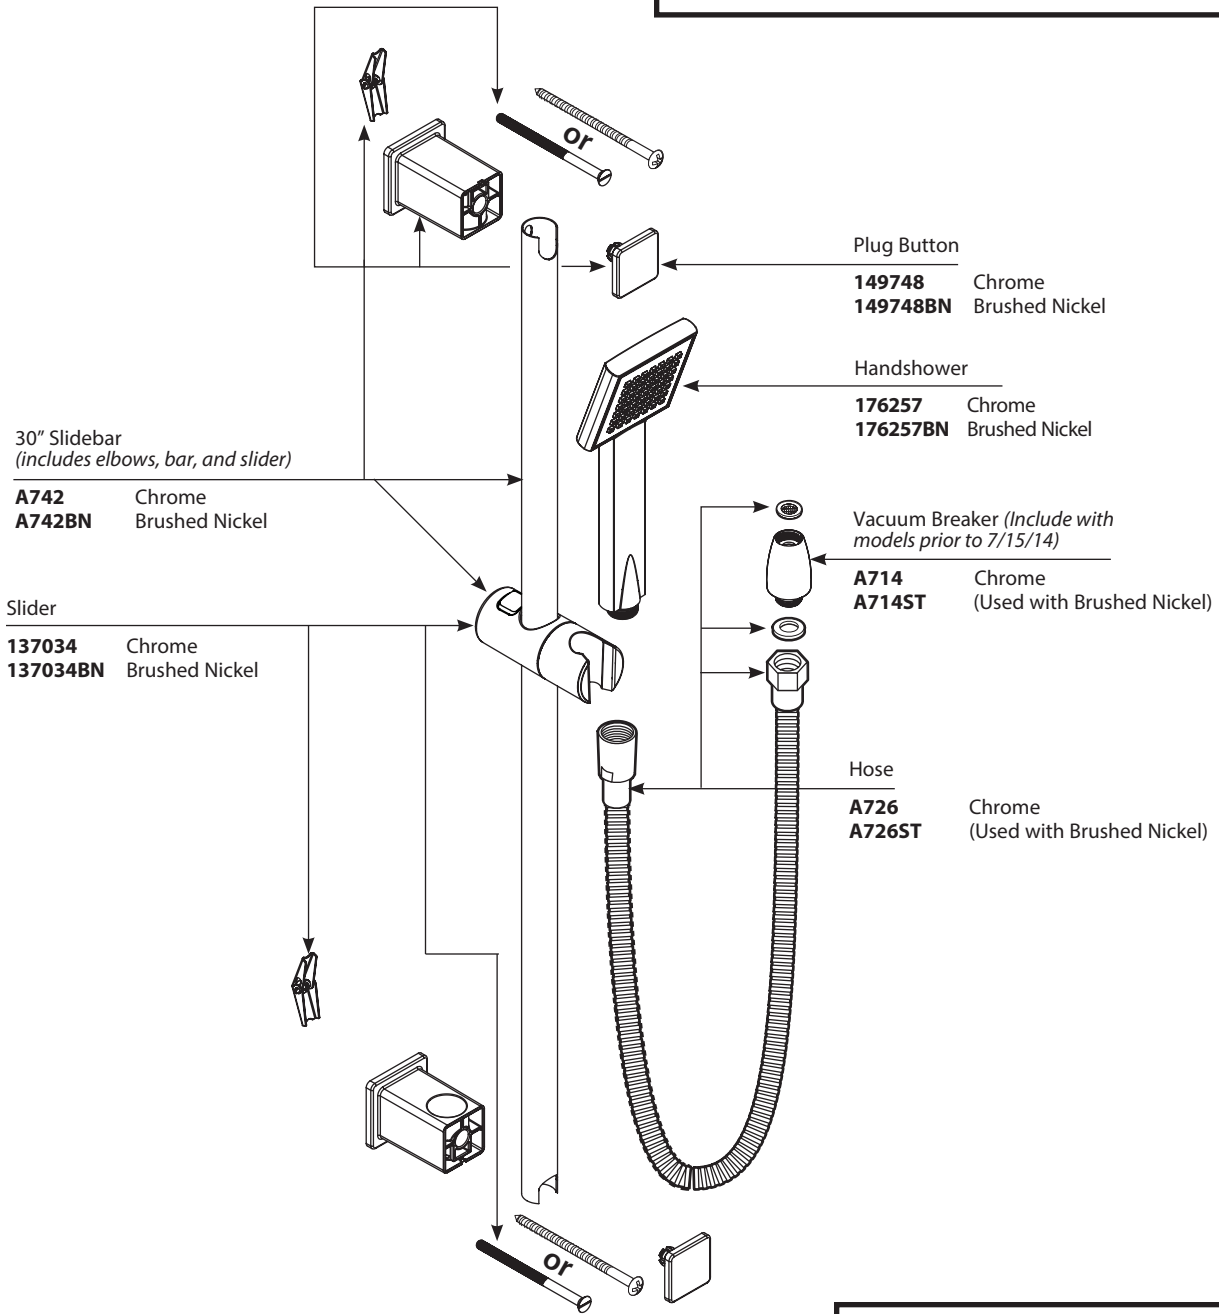

■ Order by Part Number

Single Function Handshower

<u>MODEL</u>	<u>TYPE</u>	<u>FINISH</u>
S3879EP	Wand	Chrome
S3879EPBN	Wand	Brushed Nickel
S3879EP17	Wand	Chrome
S3879EP17BN	Wand	Brushed Nickel

Optional Service Kit

A750 Secure Mount (mounting hardware)