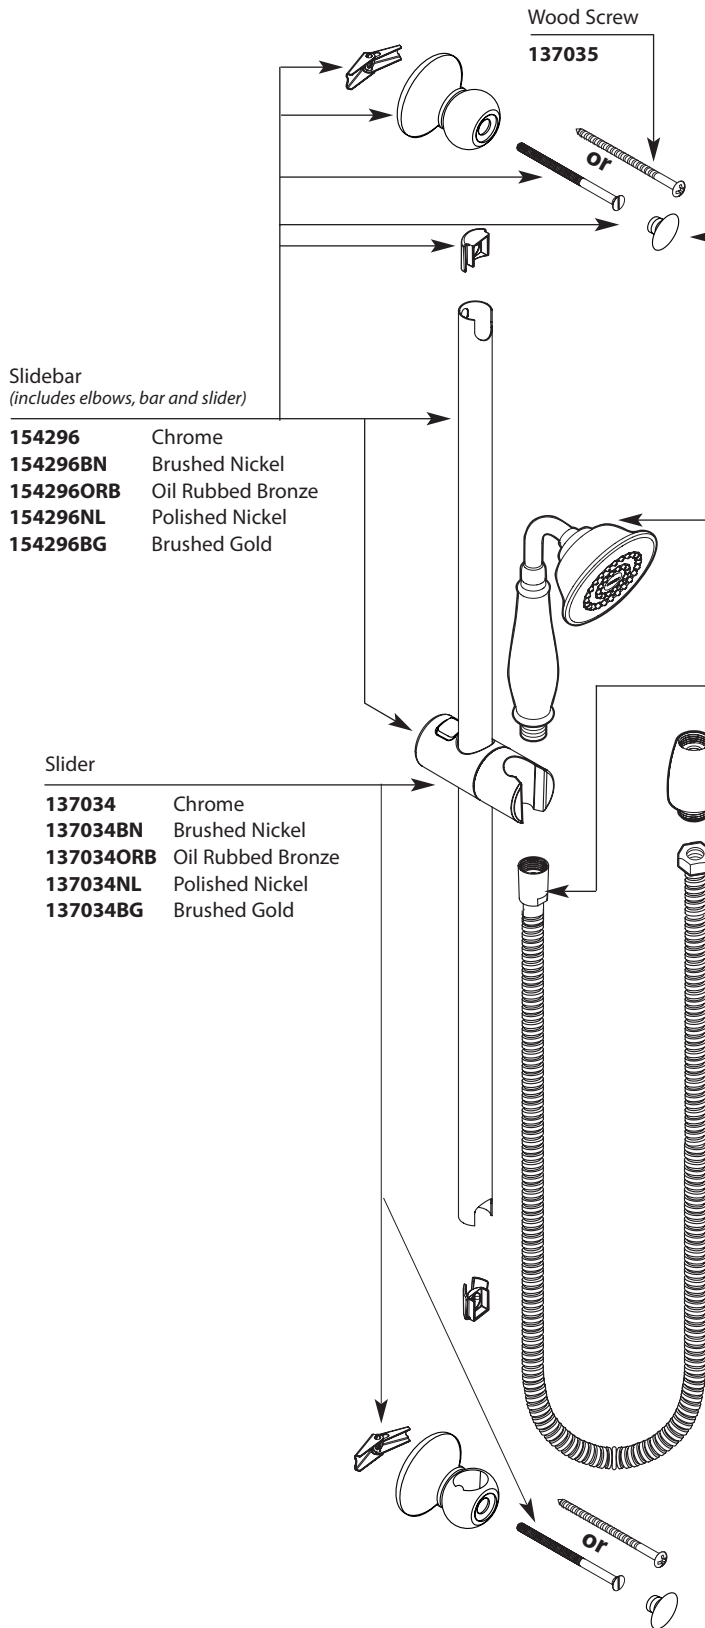

■ Order by Part Number

WEYMOUTH™		
Single Function Handshower		
MODEL	TYPE	FINISH
S12107EP	Wand	Chrome
S12107EPBN	Wand	Brushed Nickel
S12107EPORB	Wand	Oil Rubbed Bronze
S12107EPNL	Wand	Polished Nickel
S12107EPBG	Wand	Brushed Gold

Plug Button	
154297	Chrome
154297BN	Brushed Nickel
154297ORB	Oil Rubbed Bronze
154297NL	Polished Nickel
154297BG	Brushed Gold

Slidebar <i>(includes elbows, bar and slider)</i>	
154296	Chrome
154296BN	Brushed Nickel
154296ORB	Oil Rubbed Bronze
154296NL	Polished Nickel
154296BG	Brushed Gold

HandShower (2.0gpm)	
154305	Chrome
154305BN	Brushed Nickel
154305ORB	Oil Rubbed Bronze
154305NL	Polished Nickel
154305BG	Brushed Gold

Hose	
A726	Chrome
A726ST	(Used with Brushed Nickel)
A726BR	(Used with Oil Rubbed Bronze)
A726NL	Polished Nickel
A726BG	Brushed Gold

Slider	
137034	Chrome
137034BN	Brushed Nickel
137034ORB	Oil Rubbed Bronze
137034NL	Polished Nickel
137034BG	Brushed Gold

Vacuum Breaker <i>(Include with models prior to 7/15/14)</i>	
A714	Chrome
A714ST	(Used with Brushed Nickel)
A714ORB	Oil Rubbed Bronze
A714NL	Polished Nickel