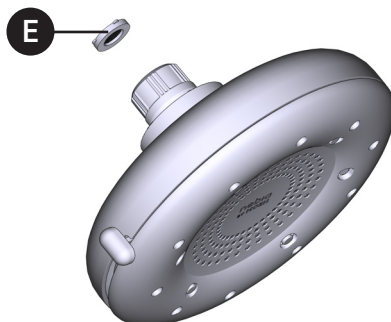

Illustrated Parts

Nebia by Moen™ Quattro

4 Function Handshower & Rainshower Showerhead

MODEL	TYPE	FINISH
N400H0CH	Handshower	Chrome
N400H0BG	Handshower	Brushed Gold
N400H0BL	Handshower	Matte Black
N400H0BN	Handshower	Brushed Nickel
N400H0ORB	Handshower	Oil Rubbed Bronze
N400H0SRN	Handshower	Spot Resist Stainless
N400R0CH	4-Function, Fixed Rainshower Showerhead	Chrome
N400R0BG	4-Function, Fixed Rainshower Showerhead	Brushed Gold
N400R0BL	4-Function, Fixed Rainshower Showerhead	Matte Black
N400R0BN	4-Function, Fixed Rainshower Showerhead	Brushed Nickel
N400R0ORB	4-Function, Fixed Rainshower Showerhead	Oil Rubbed Bronze
N400R0SRN	4-Function, Fixed Rainshower Showerhead	Spot Resist Stainless

ID	Kit Description	Kit Number	Finish
A	Cradle & Washer	210008	Chrome
		210008BG	Brushed Gold
		210008BN	Brushed Nickel
		210008BL	Matte Black
		210008ORB	Oil Rubbed Bronze
		210008SRN	Spot Resist Brushed Nickel
		B	Handshower
N400H0BG	Brushed Gold		
N400H0BN	Brushed Nickel		
N400H0BL	Matte Black		
N400H0ORB	Oil Rubbed Bronze		
N400H0SRN	Spot Resist Brushed Nickel		
C	72" Hose Kit		
		210007BG	Brushed Gold
		210007BN	Brushed Nickel
		210007BL	Matte Black
		210007ORB	Oil Rubbed Bronze
		210007SRN	Spot Resist Brushed Nickel
		D	Screen Washer