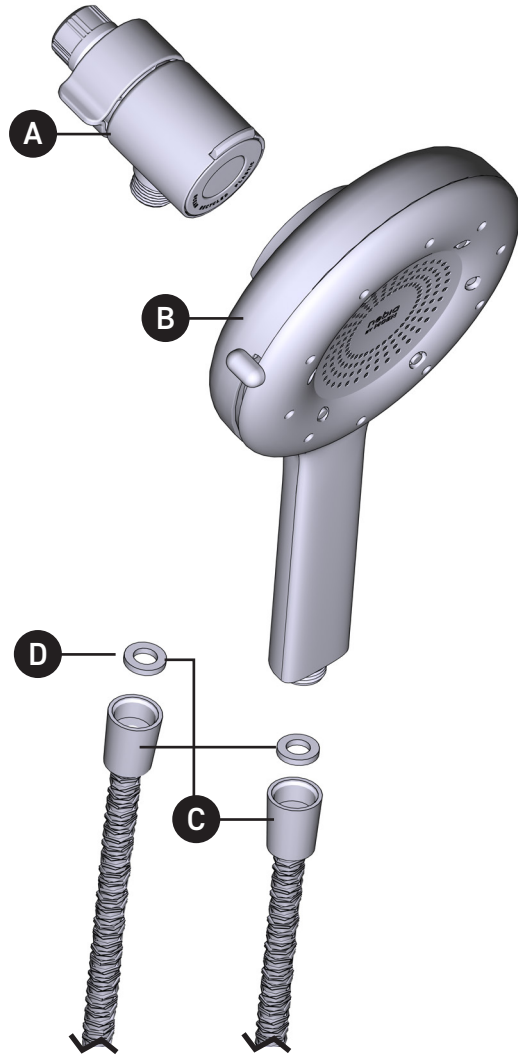

Illustrated Parts

Nebia by Moen™ Quattro

4 Function Handshower & Rainshower Showerhead

MODEL	TYPE	FINISH
N400H0CH	Handshower	Chrome
N400H0BG	Handshower	Brushed Gold
N400H0BL	Handshower	Matte Black
N400H0BN	Handshower	Brushed Nickel
N400H0ORB	Handshower	Oil Rubbed Bronze
N400H0SRN	Handshower	Spot Resist Stainless
N400R0CH	4-Function, Fixed Rainshower Showerhead	Chrome
N400R0BG	4-Function, Fixed Rainshower Showerhead	Brushed Gold
N400R0BL	4-Function, Fixed Rainshower Showerhead	Matte Black
N400R0BN	4-Function, Fixed Rainshower Showerhead	Brushed Nickel
N400R0ORB	4-Function, Fixed Rainshower Showerhead	Oil Rubbed Bronze
N400R0SRN	4-Function, Fixed Rainshower Showerhead	Spot Resist Stainless

ID	Kit Description	Kit Number	Finish
A	Cradle & Washer	210008	Chrome
		210008BG	Brushed Gold
		210008BN	Brushed Nickel
		210008BL	Matte Black
		210008ORB	Oil Rubbed Bronze
		210008SRN	Spot Resist Brushed Nickel
		B	Handshower
N400H0BG	Brushed Gold		
N400H0BN	Brushed Nickel		
N400H0BL	Matte Black		
N400H0ORB	Oil Rubbed Bronze		
N400H0SRN	Spot Resist Brushed Nickel		
C	72" Hose Kit		
		210007BG	Brushed Gold
		210007BN	Brushed Nickel
		210007BL	Matte Black
		210007ORB	Oil Rubbed Bronze
		210007SRN	Spot Resist Brushed Nickel
		D	Screen Washer

ID	Kit Description	Kit Number	Finish
E	Rainshower Washer Kit	210009	N/A