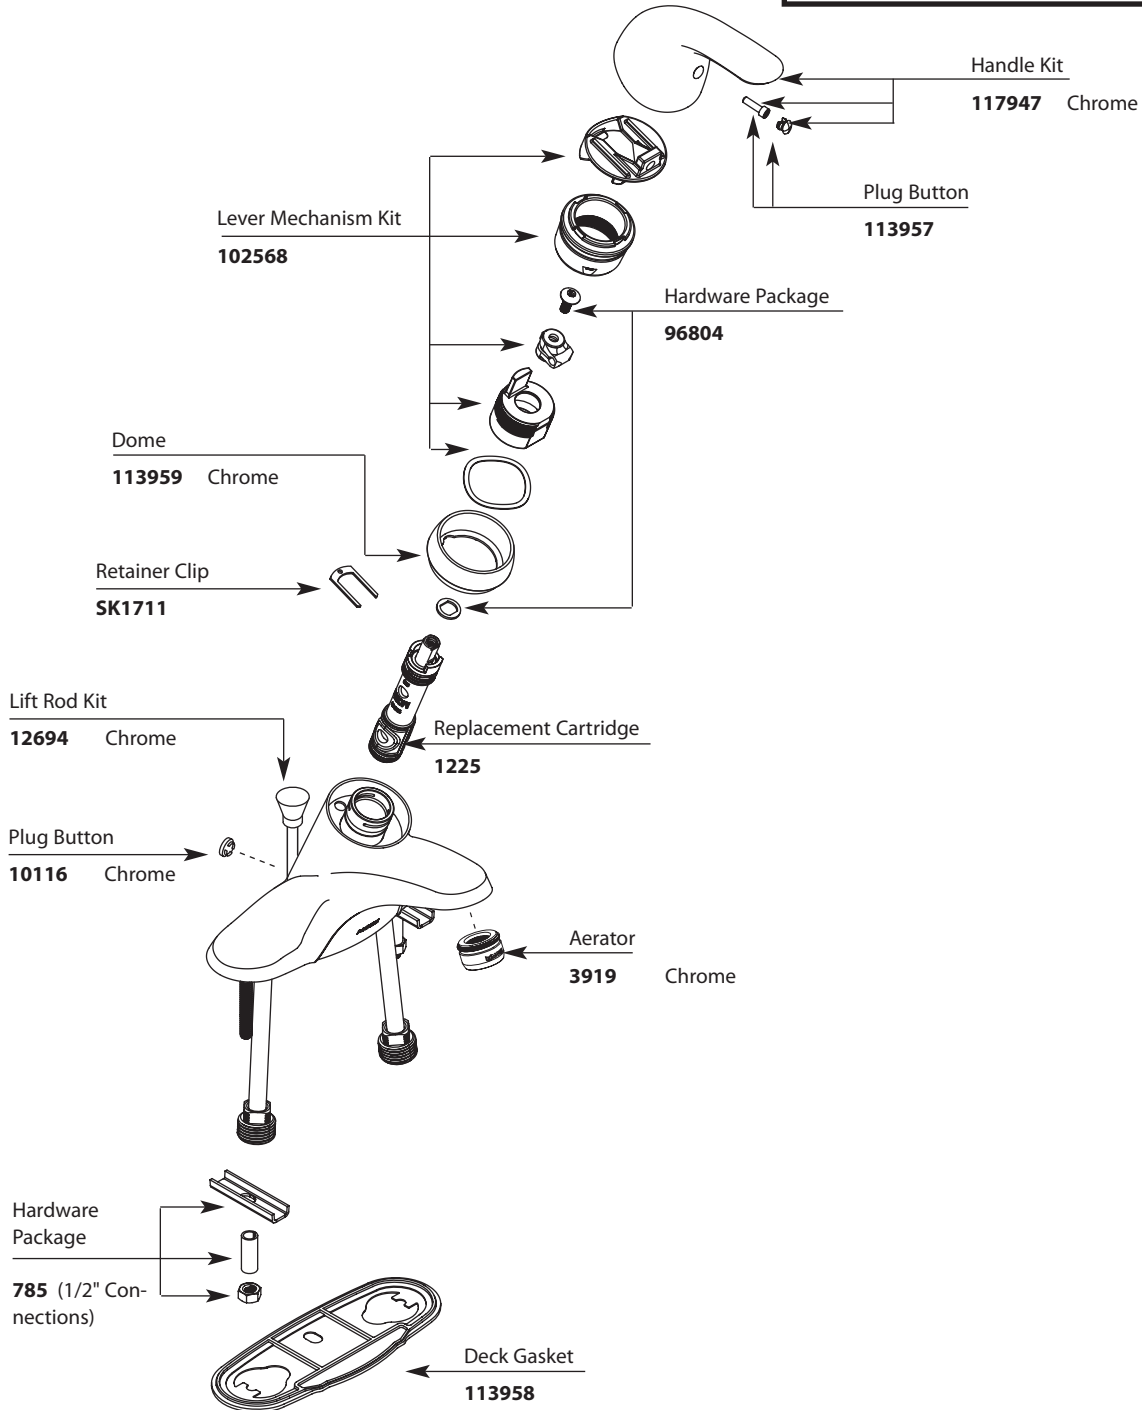

Buy it for looks. Buy it for life.®

■ Order by Part Number

# Illustrated Parts

Single-Handle Lavatory Faucet		
MODEL	TYPE	FINISH
L84502	Lever	Chrome
L84500	Lever	Chrome (less waste)

TO ORDER PARTS CALL: 1-800-BUY-MOEN  
www.moen.com