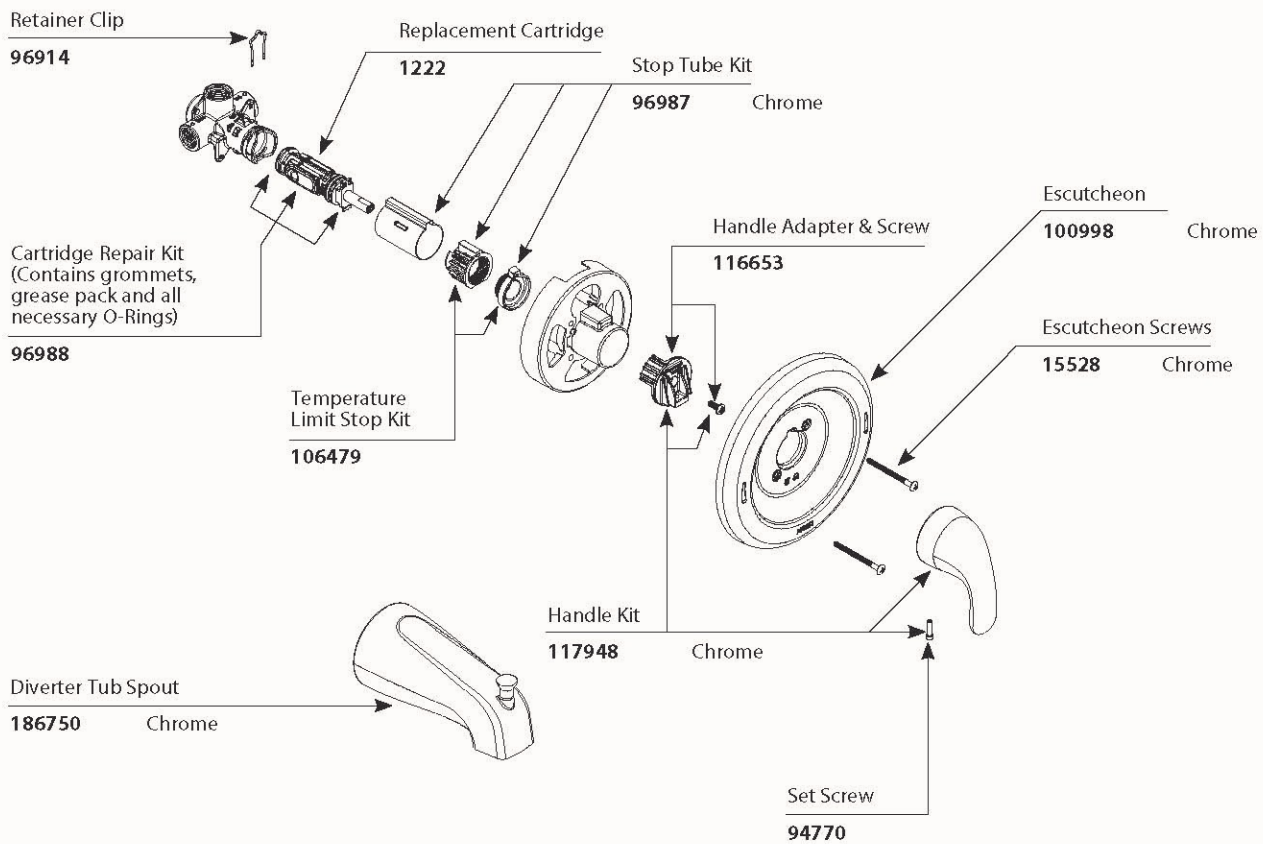

Buy it for looks. Buy it for life.®

■ Order by Part Number

*There is more than 1 version of this model.
Page down to identify the version you have.*

Illustrated Parts

ADLER™		
Single-Handle Tub/Shower Valve		
MODEL	TYPE	FINISH
L82839	Tub/Shower	Chrome

Buy it for looks. Buy it for life.®

Illustrated Parts

■ Order by Part Number

Shower Arm & Flange

- A704** Chrome
- A704CBN** Classic Brushed Nickel
- A704SRN** Spot Resist Brushed Nickel

ADLER™		
MODEL	TYPE	FINISH
L82659	Valve/Trim	Chrome
L82691	Shower Only	Chrome
L82691CBN	Shower Only	Classic Brushed Nickel
L82691SRN	Shower Only	Spot Resist Brushed Nickel
L82694	Tub/Shower	Chrome
L82694CBN	Tub/Shower	Classic Brushed Nickel
L82694SRN	Tub/Shower	Spot Resist Brushed Nickel
L82839	Tub/Shower	Chrome
L82691EP	Shower Only	Eco-Performance Chrome
L82691EPSRN	Shower Only	Eco-Performance Spot Resist Brushed Nickel
L82694EP	Tub/Shower	Eco-Performance Chrome
L82694EPSRN	Tub/Shower	Eco-Performance Spot Resist Brushed Nickel
L82839EP	Tub/Shower	Eco-Performance Chrome

Retainer Clip

96914

Replacement Cartridge

1222

Stop Tube Kit

- 96987** Chrome
- 96987BN** Use for Classic Brushed & Spot Resist Brushed Nickel

Cartridge Repair Kit
(Contains grommets, grease pack and all necessary O-Rings)

96988

Temperature Limit Stop Kit

106479

Handle Adapter & Screw

116653

Escutcheon

- 100998** Chrome
- 100998CBN** Classic Brushed Nickel
- 100998SRN** Spot Resist Brushed Nickel

Escutcheon Screws