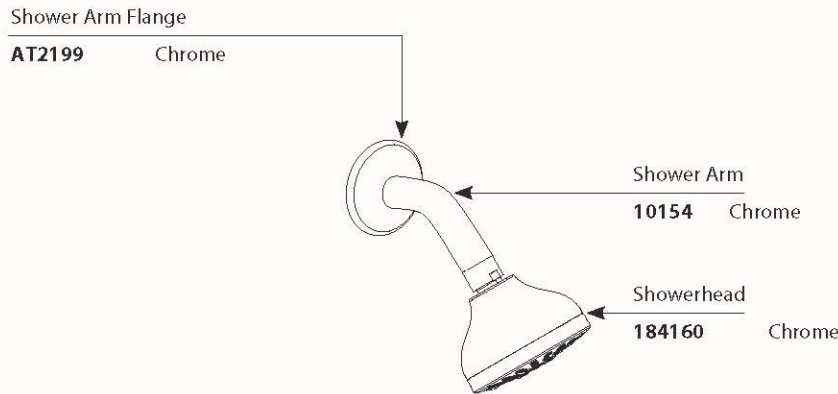

Buy it for looks. Buy it for life.®

■ Order by Part Number

*There is more than 1 version of this model.
Page down to identify the version you have.*

Illustrated Parts

ADLER™		
Single-Handle Tub/Shower Valve		
MODEL	TYPE	FINISH
L82839	Tub/Shower	Chrome

Buy it for looks. Buy it for life.®

Illustrated Parts

■ Order by Part Number

Shower Arm & Flange

- A704** Chrome
- A704CBN** Classic Brushed Nickel
- A704SRN** Spot Resist Brushed Nickel

ADLER™		
MODEL	TYPE	FINISH
L82659	Valve/Trim	Chrome
L82691	Shower Only	Chrome
L82691CBN	Shower Only	Classic Brushed Nickel
L82691SRN	Shower Only	Spot Resist Brushed Nickel
L82694	Tub/Shower	Chrome
L82694CBN	Tub/Shower	Classic Brushed Nickel
L82694SRN	Tub/Shower	Spot Resist Brushed Nickel
L82839	Tub/Shower	Chrome
L82691EP	Shower Only	Eco-Performance Chrome
L82691EPSRN	Shower Only	Eco-Performance Spot Resist Brushed Nickel
L82694EP	Tub/Shower	Eco-Performance Chrome
L82694EPSRN	Tub/Shower	Eco-Performance Spot Resist Brushed Nickel
L82839EP	Tub/Shower	Eco-Performance Chrome