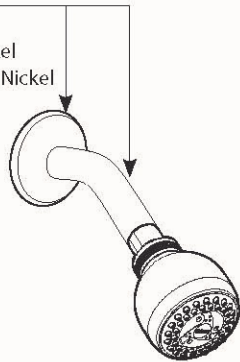

Buy it for looks. Buy it for life.®

■ Order by Part Number

*There is more than 1 version of this model.
Page down to identify the version you have.*

Illustrated Parts

ADLER™		
Single-Handle Tub/Shower Valve		
MODEL	TYPE	FINISH
L82839	Tub/Shower	Chrome

Buy it for looks. Buy it for life.®

Illustrated Parts

■ Order by Part Number

Shower Arm & Flange

- A704** Chrome
- A704CBN** Classic Brushed Nickel
- A704SRN** Spot Resist Brushed Nickel

ADLER™		
MODEL	TYPE	FINISH
L82659	Valve/Trim	Chrome
L82691	Shower Only	Chrome
L82691CBN	Shower Only	Classic Brushed Nickel
L82691SRN	Shower Only	Spot Resist Brushed Nickel
L82694	Tub/Shower	Chrome
L82694CBN	Tub/Shower	Classic Brushed Nickel
L82694SRN	Tub/Shower	Spot Resist Brushed Nickel
L82839	Tub/Shower	Chrome
L82691EP	Shower Only	Eco-Performance Chrome
L82691EPSRN	Shower Only	Eco-Performance Spot Resist Brushed Nickel
L82694EP	Tub/Shower	Eco-Performance Chrome
L82694EPSRN	Tub/Shower	Eco-Performance Spot Resist Brushed Nickel
L82839EP	Tub/Shower	Eco-Performance Chrome

Retainer Clip

96914

Replacement Cartridge

1222

Stop Tube Kit

- 96987** Chrome
- 96987BN** Use for Classic Brushed & Spot Resist Brushed Nickel

Cartridge Repair Kit
(Contains grommets, grease pack and all necessary O-Rings)

96988

Temperature Limit Stop Kit

106479

Handle Adapter & Screw

116653

Escutcheon

- 100998** Chrome
- 100998CBN** Classic Brushed Nickel
- 100998SRN** Spot Resist Brushed Nickel

Escutcheon Screws