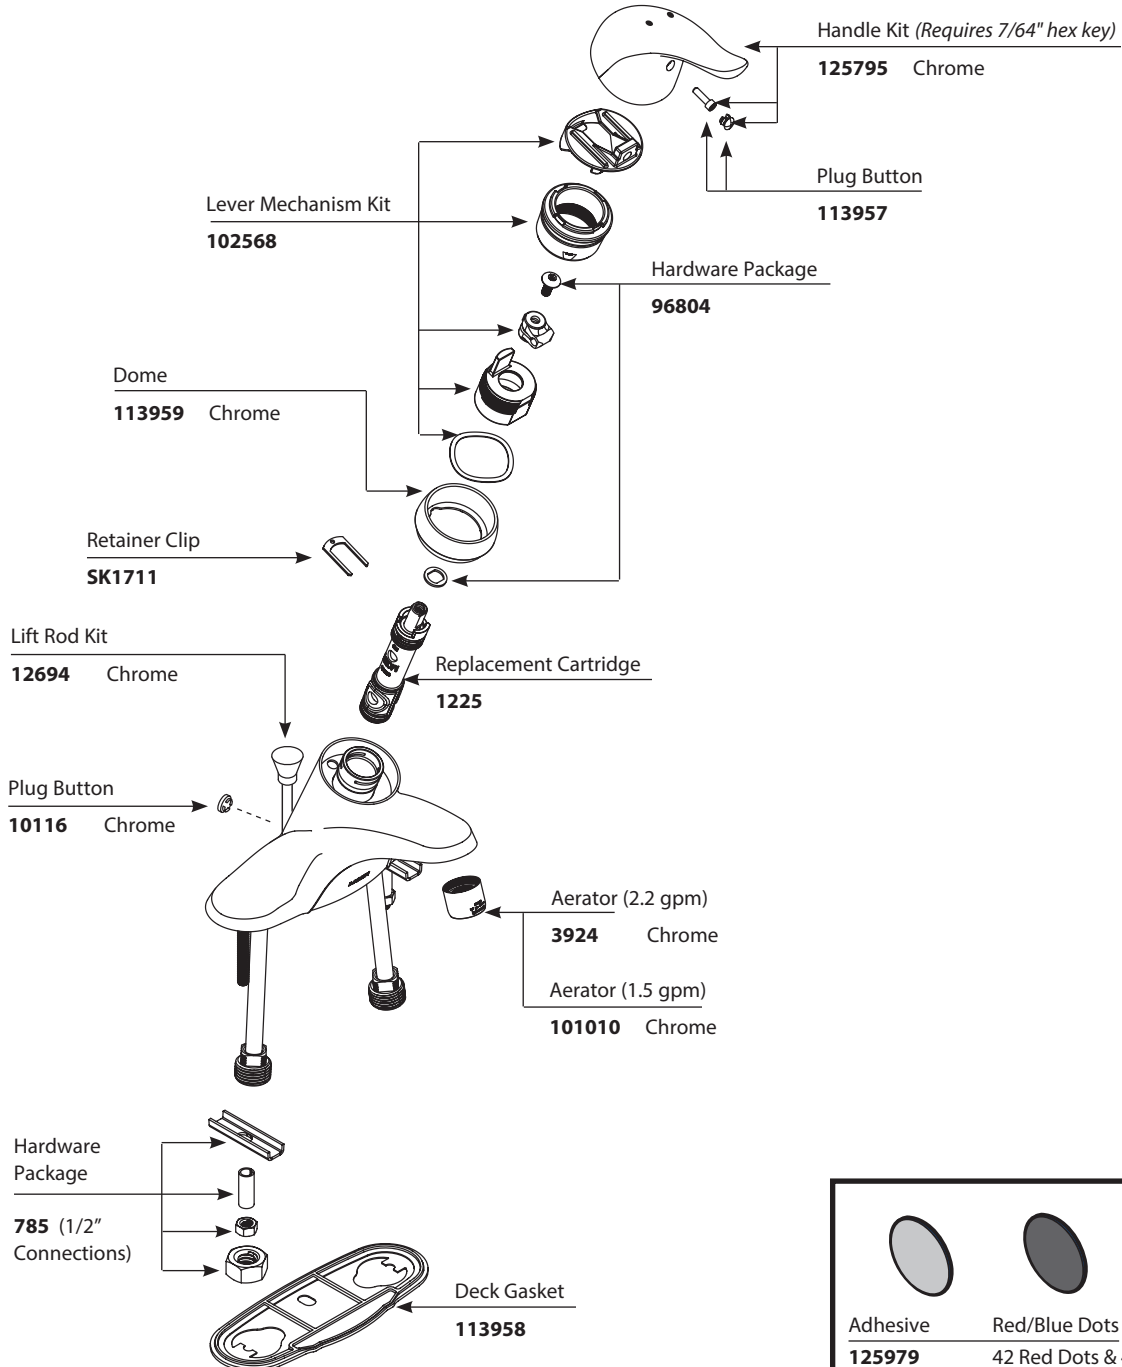

Buy it for looks. Buy it for life.®

■ Order by Part Number

*There is more than 1 version of this model.  
Page down to identify the version you have.*

# Illustrated Parts

CHATEAU®		
Single-Handle Lavatory Faucet		
MODEL	HANDLE	FINISH
L4635	Lever	Chrome
L4605	Lever	Chrome
L64635	Lever	Chrome

Buy it for looks. Buy it for life.®

# Illustrated Parts

<b>CHATEAU® Single-Handle Lavatory Faucet</b>					
<u>MODEL</u>	<u>HANDLE</u>	<u>FINISH</u>	<u>MODEL</u>	<u>HANDLE</u>	<u>FINISH</u>
L4621	Lever	Chrome	L64621	Lever	Chrome
L4621CP	Lever	Chrome/Pol. Brass	L64621P	Lever	Polished Brass
L4621P	Lever	Polished Brass	L64621W	Lever	Glacier
L4601	Lever	Chrome	L64620	Lever	Chrome
L64601	Lever	Chrome	L64635	Lever	Chrome
L4605	Lever	Chrome			
L4635	Lever	Chrome			

TO ORDER PARTS CALL: 1-800-BUY-MOEN

www.moen.com

MOEN, ESCUTCHION, SK1711, 3919, 1225, 94743, 94741, 94740, 94770, 10116, 14949, 785, 3919P, 3919W, 101310, 94750, 94751, 94753, 1200, 1225, 94743, 94741, 94740, 94770, 10116, 14949, 785, 3919P, 3919W, 101310, 94750, 94751, 94753, 1200, 1225