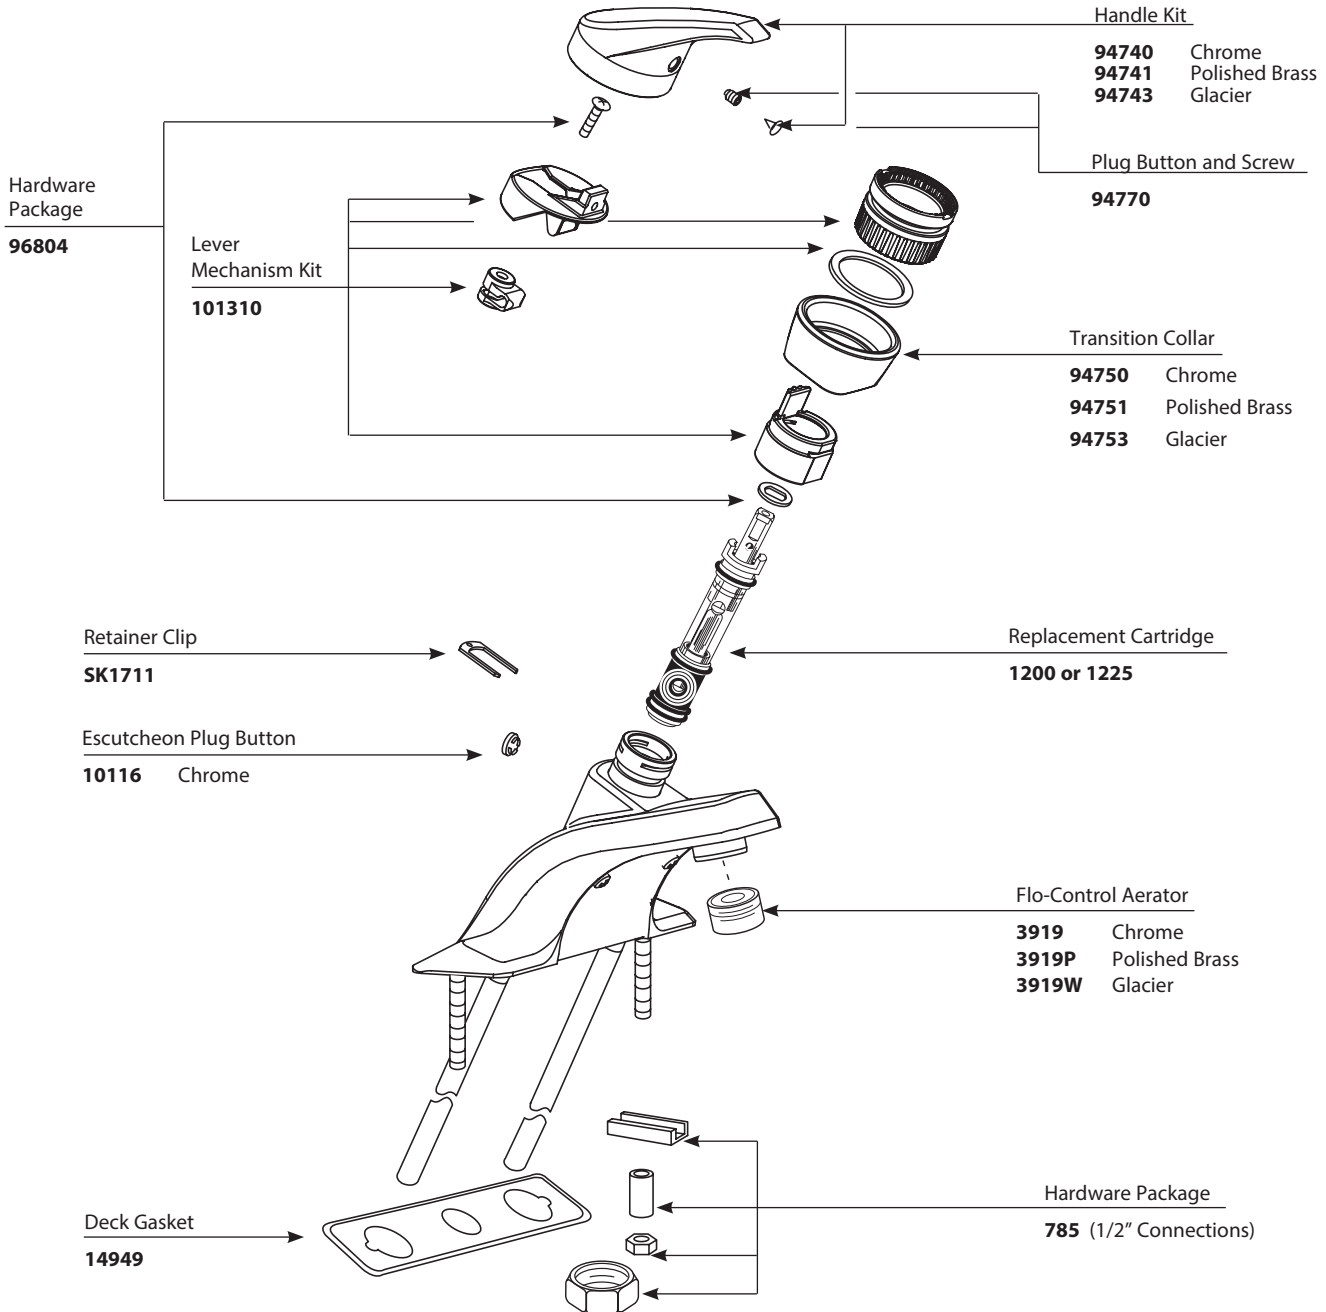

Buy it for looks. Buy it for life.®

Illustrated Parts

CHATEAU® Single-Handle Lavatory Faucet					
<u>MODEL</u>	<u>HANDLE</u>	<u>FINISH</u>	<u>MODEL</u>	<u>HANDLE</u>	<u>FINISH</u>
L4621	Lever	Chrome	L64621	Lever	Chrome
L4621CP	Lever	Chrome/Pol. Brass	L64621P	Lever	Polished Brass
L4621P	Lever	Polished Brass	L64621W	Lever	Glacier
L4601	Lever	Chrome	L64620	Lever	Chrome
L64601	Lever	Chrome	L64635	Lever	Chrome
L4605	Lever	Chrome			
L4635	Lever	Chrome			

TO ORDER PARTS CALL: 1-800-BUY-MOEN

www.moen.com