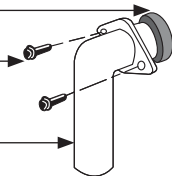

Fiber Gasket

Backup Flange

Screws (x3)

Mounting Ring

Snap Ring

Cushion Mount

Lower Mounting Ring

Drain Elbow Kit - 1026

Rubber Gasket

Screws

Drain Elbow

Replacement Power Cord Kit

1024

Garbage Disposals

MODEL

GXC75c

Other Available Accessories

Air Switch Remote Controller

- Installs into existing sink hole to operate disposer with plunger air switch.
- Perfect application for island countertops or where electrical switch is unavailable.
- No wiring connections or code restrictions.