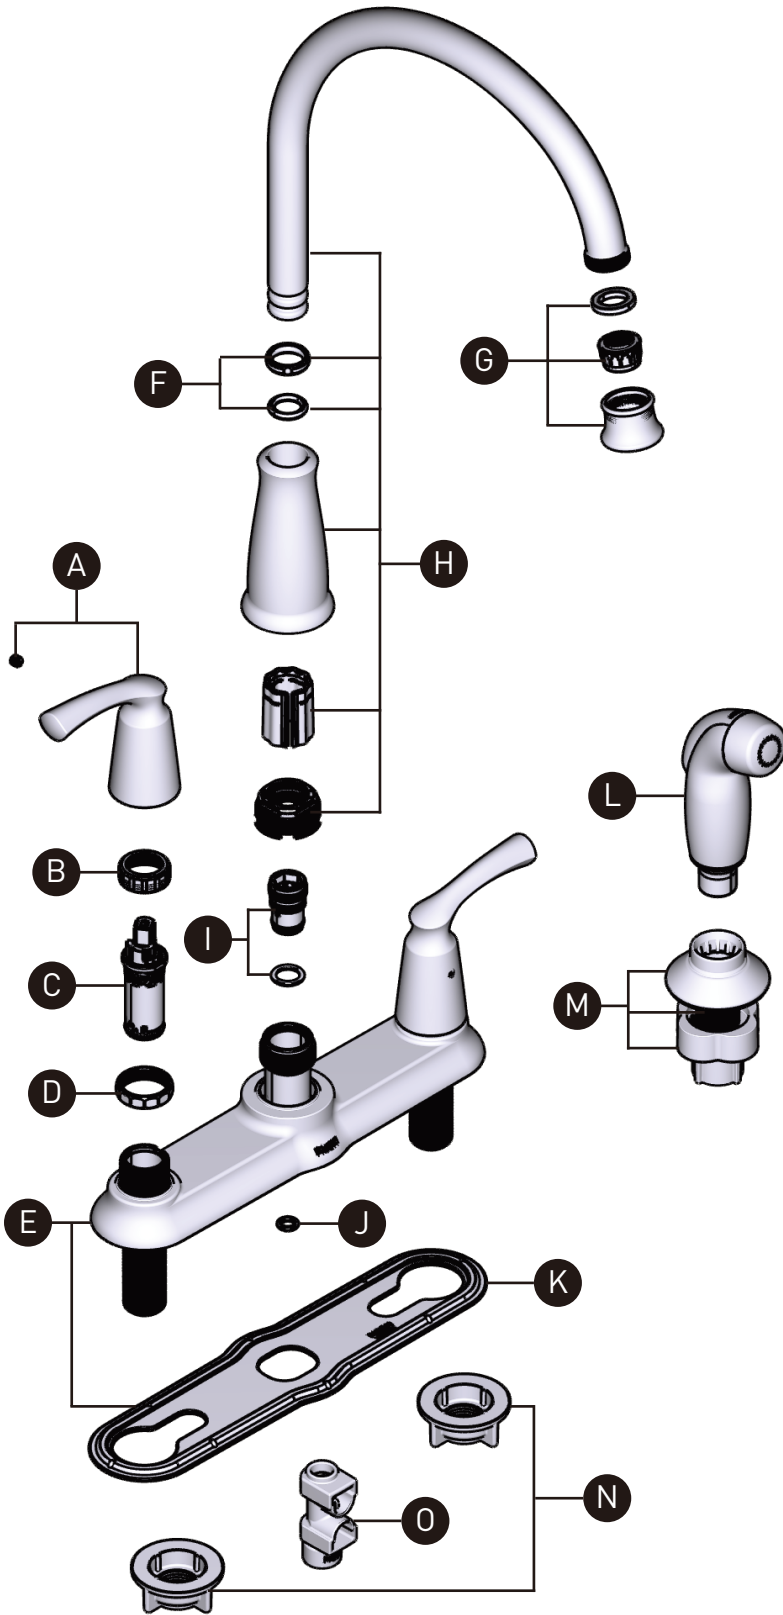

MOEN®

ORDER BY PART NUMBER

ILLUSTRATED PARTS

Bexley™

Two-Handle Lever Style
Kitchen Faucet with Spray

MODEL	HANDLE	FINISH
87403	Lever	Chrome
87403BL	Lever	Matte Black
87403SRS	Lever	Spot Resist Stainless

ID	Kit Number	Kit Description	Finish
A	186861	Lever Handle & Screw Kit	Hot Chrome
	186861SRS		Hot Spot Resist Stainless
	186861BL		Hot Matte Black
	186862		Cold Chrome
	186862SRS		Cold Spot Resist Stainless
	186862BL		Cold Matte Black
B	97535	Cartridge Nut	N/A
C	1224	Cartridge	N/A
D	12539	Escutcheon Nut	N/A
E	166613	Escutcheon & Gasket Kit	Chrome
	166613SRS		Spot Resist Stainless
	166613BL		Matte Black
F	101879	Spout O-Ring Kit	N/A
G	101077	Aerator	Chrome
	101077SRS		Spot Resist Stainless
	101077BL		Matte Black
H	183581	Spout Kit	Chrome
	183581SRS		Spot Resist Stainless
	183581BL		Matte Black
I	14960	Diverter Kit	Chrome
J	97544	O-Ring Kit	N/A
K	166615	Gasket	N/A
L	140028	Side Spray & Hose Assembly	Chrome
	140028SRS		Spot Resist Stainless
	140028BL		Matte Black
M	104235	Hose Guide	Chrome
	126956SRS		Spot Resist Stainless
	126956BL		Matte Black
N	13678	Hardware Kit	N/A
O	136102	Duralock Quick Connect	N/A