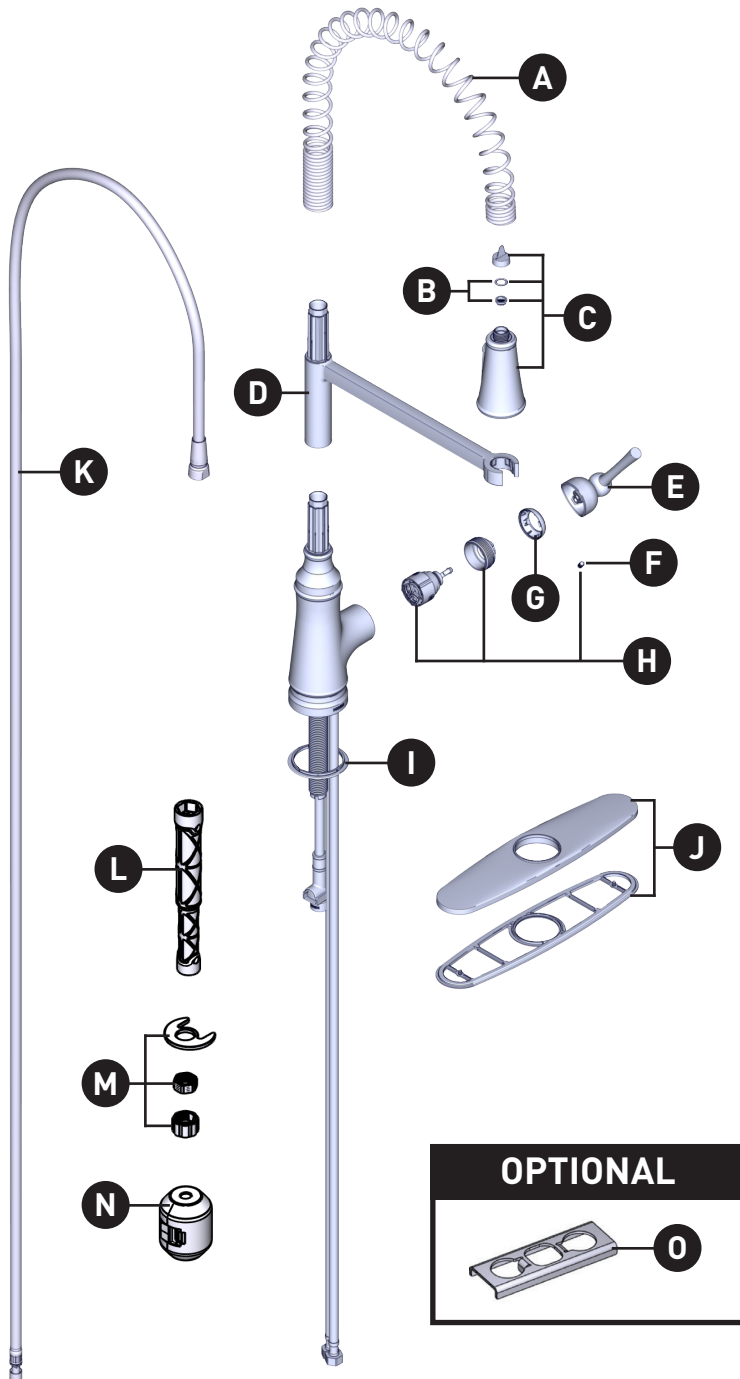

### Jaslynn™

Single Handle Pre-Rinse Spring  
 Pulldown Kitchen Faucet  
 87638 Series

ORDER BY PART NUMBER

ID	Kit Number	Finish
*A	199097	See Below
B	158550	N/A
*C	221927	See Below
*D	200699	See Below
*E	221926	See Below
F	155023	N/A
*G	160660	See Below
H	160657	N/A
I	143338	Used for Chrome, BZG and SRS
	143338BL	Used for BL and BRB
*J	141002	See Below
K	150259	Chrome
	199106BL	Used for BL, BRB and BZG
	150259CST	Used for SRS
L	118305	N/A
M	192155	N/A
N	125989	N/A
O	176787	N/A

**\*Finish Determined by Suffix**

Finish	Description
No Suffix	Chrome
BL	Matte Black
BRB	Mediterranean Bronze
BZG	Bronzed Gold
SRS	Spot Resist Stainless

**OPTIONAL**