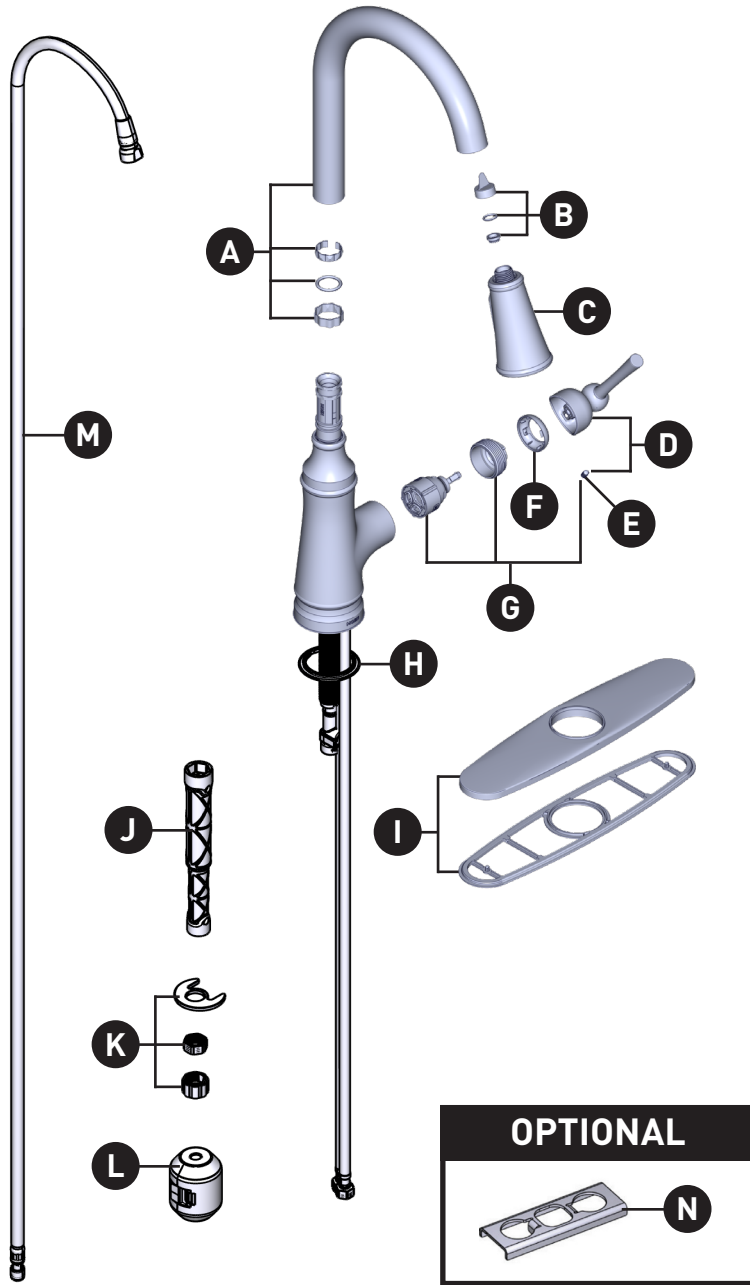

Jaslynn™
Single-Handle High Arc
Pull Down Kitchen Faucet
87618 Series

ORDER BY PART NUMBER

ID	Kit Number	Finish
*A	176078	See Below
B	158550	N/A
*C	221927	See Below
*D	221926	See Below
E	155023	N/A
*F	160660	See Below
G	160657	N/A
H	143338	Used for Chrome, BZG and SRS
	143338BL	Used for BL and BRB
*I	141002	See Below
J	118305	N/A
K	113173	N/A
L	125989	N/A
M	202650	N/A
N	176787	N/A

***Finish Determined by Suffix**

Finish	Description
No Suffix	Chrome
BL	Matte Black
BRB	Mediterranean Bronze
BZG	Bronzed Gold
SRS	Spot Resist Stainless