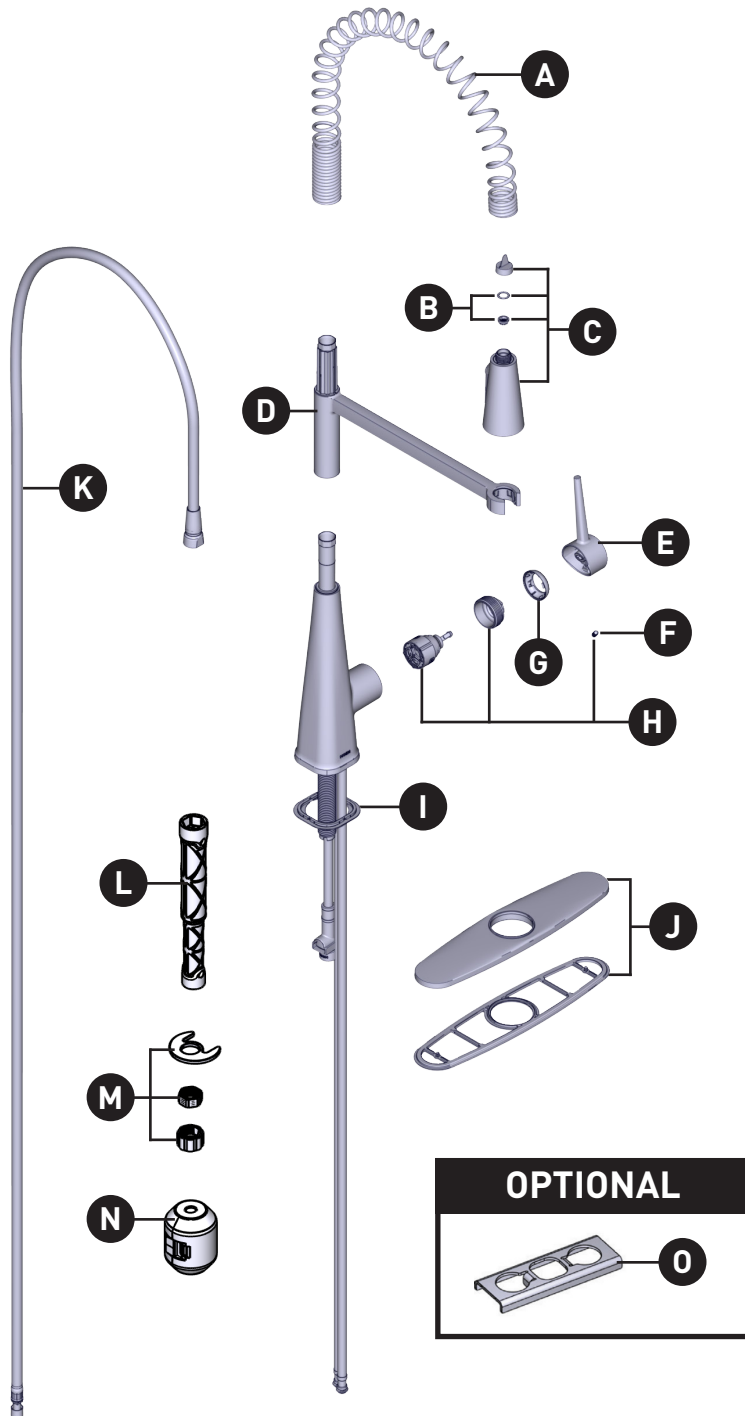

Swyre™

Single Handle Pre-Rinse Spring
 Pulldown Kitchen Faucet
 87538 Series

ORDER BY PART NUMBER

ID	Kit Number	Finish
*A	199097	See Below
B	158550	N/A
*C	198279	See Below
*D	200699	See Below
*E	221929	See Below
F	155023	N/A
*G	160660	See Below
H	160657	N/A
I	221933	Used for Chrome, BZG and SRS
	221933BL	Matte Black
*J	141002	See Below
K	150259	Chrome
	199106BL	Used for BL, BZG
	150259CST	Used for SRS
L	118305	N/A
M	192155	N/A
N	125989	N/A
O	176787	N/A

***Finish Determined by Suffix**

Finish	Description
No Suffix	Chrome
BL	Matte Black
BZG	Bronzed Gold
SRS	Spot Resist Stainless

OPTIONAL