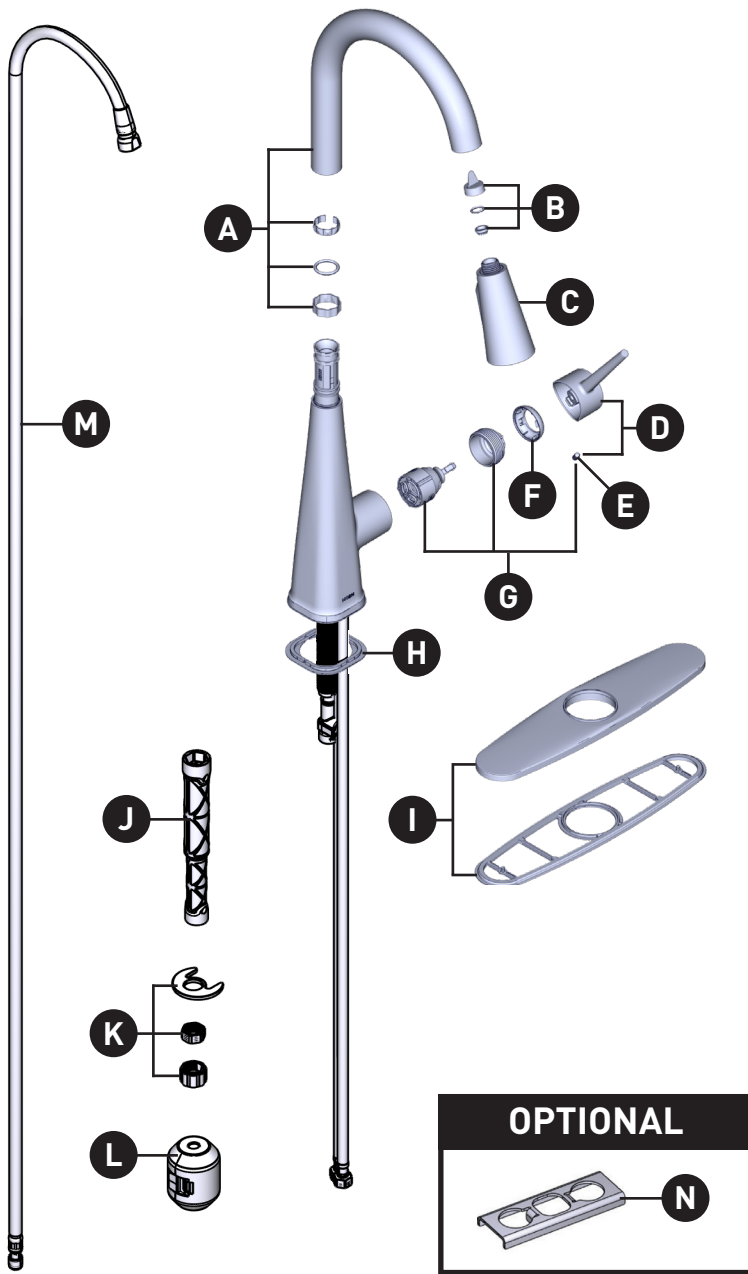

**Swyre™**  
Single-Handle High Arc  
Pull Down Kitchen Faucet  
87508 Series

ORDER BY PART NUMBER

ID	Kit Number	Finish
*A	176077	See Below
B	158550	N/A
*C	198279	See Below
*D	221929	See Below
E	155023	N/A
*F	160660	See Below
G	160657	N/A
H	221933	Used for Chrome, BZG and SRS
	221933BL	Matte Black
*I	141002	See Below
J	118305	N/A
K	113173	N/A
L	125989	N/A
M	202650	N/A
N	176787	N/A

**\*Finish Determined by Suffix**

Finish	Description
No Suffix	Chrome
BL	Matte Black
BZG	Bronzed Gold
SRS	Spot Resist Stainless