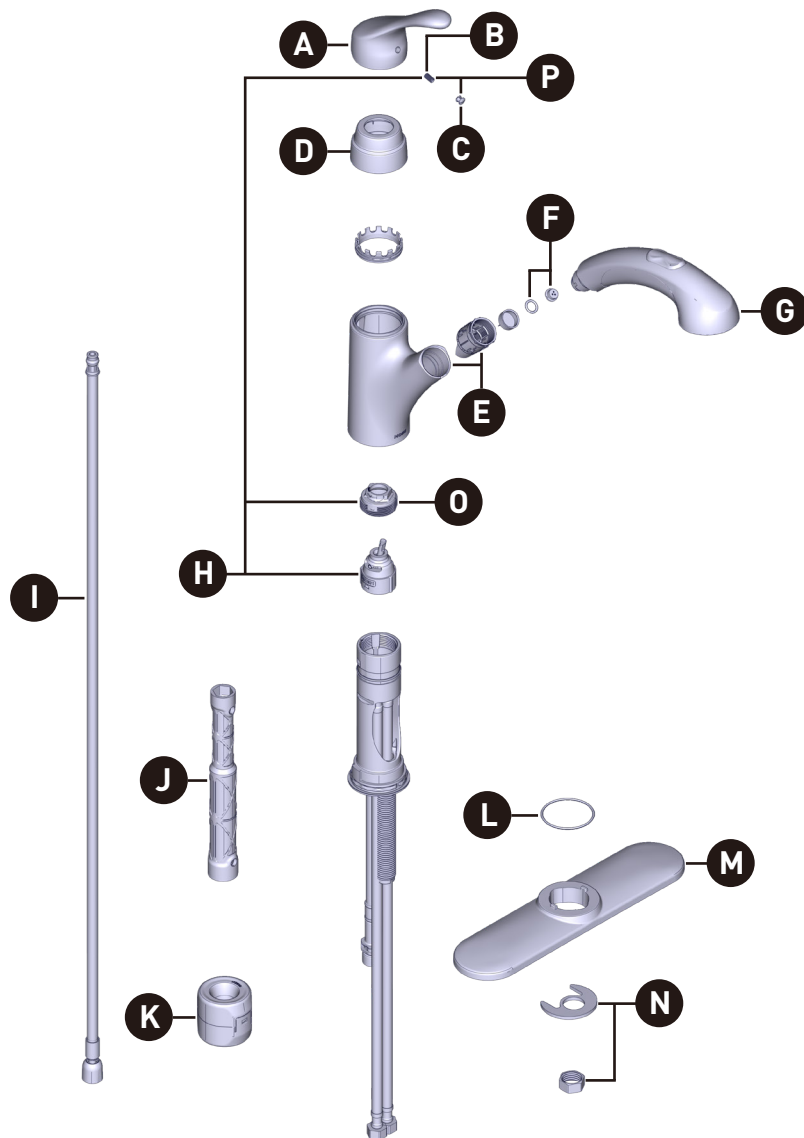

STOKES™ Single Control Kitchen Faucet

87144 Series

ORDER BY PART NUMBER

ID	Kit Number	Finish
*A	146858	See below
B	155023	N/A
C	151644	N/A
*D	146211	See below
*E	163247	See below
F	141025 (2.2 gpm)	N/A
	158550 (1.5 gpm)	N/A
*G	172429	See below
H	205013	N/A
I	159560	N/A
J	118305	N/A
K	159559	N/A
L	174352	N/A
*M	157283	See below
N	192155	N/A
O	144266	N/A
P	137403	N/A
Q	176787	N/A

***Finish Determined by Suffix**

Finish	Description
C	Chrome
BL	Matte Black
SRS	Spot Resist Stainless

OPTIONAL