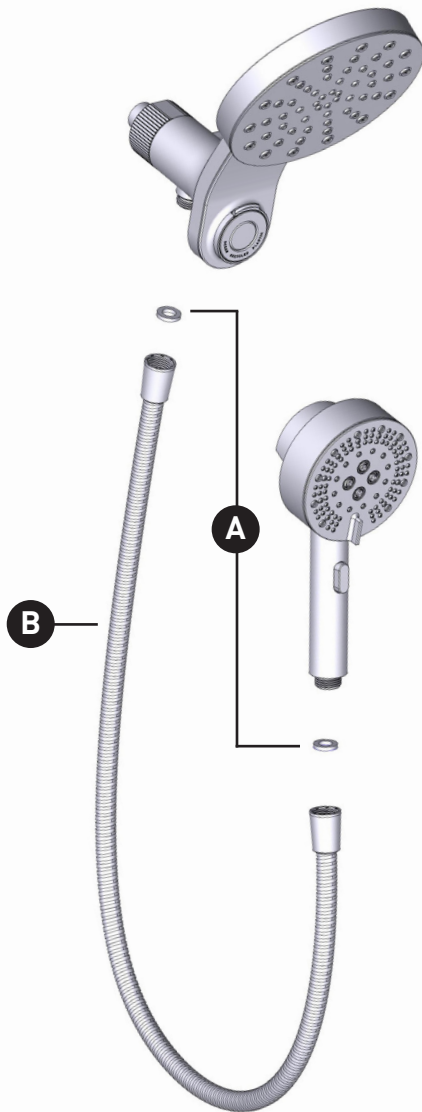

## ILLUSTRATED PARTS

### Magnetix™ Plus Combo Shower with Magnetic Dock

216C3/216C3EP Series

ORDER BY PART NUMBER

ID	Kit Number	Finish
A	101199	N/A
*B	21007	See below

**\*Finish Determined by Suffix**

<u>Finish</u>	<u>Description</u>
No Suffix	Chrome
BG	Brushed Gold
BL	Matte Black
BN	Brushed Nickel
BZG	Bronzed Gold
NL	Polished Nickel
ORB	Oil Rubbed Bronze