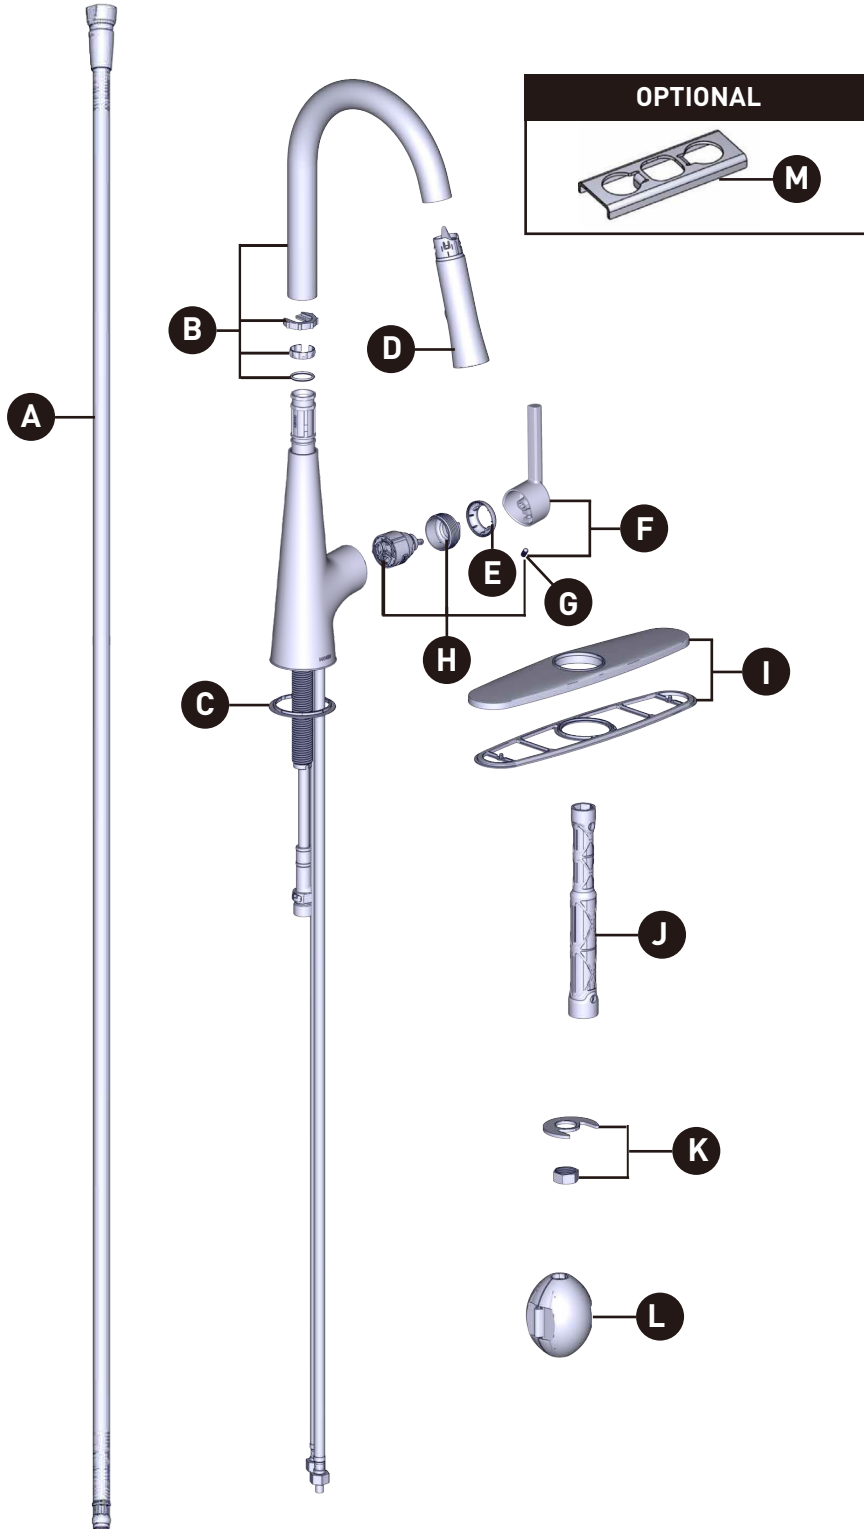

Ronan™ Kit Pulldown Swivel Control

87918 Series

ORDER BY PART NUMBER

ID	Kit Number	Finish
A	202650	N/A
*B	176078	See below
C	143338	Chrome (Used for Spot Resist Stainless)
	143338BL	Matte Black (Used for Bronzed Gold)
*D	220581	See below
*E	160660	See below
*F	220151	See below
G	155023	N/A
H	160657	N/A
*I	141002	See below
J	118305	N/A
K	192155	N/A
L	218915	N/A
M	176787	N/A

***Finish Determined by Suffix**

Finish	Description
No Suffix	Chrome
BL	Matte Black
SRS	Spot Resist Stainless
BZG	Bronzed Gold