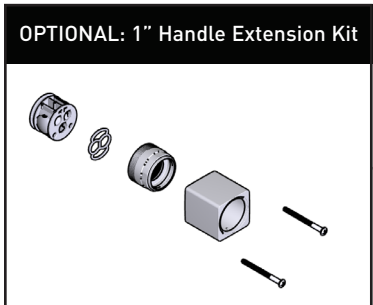

### IVER™ M-CORE™ 2-Series

Single-Handle Tub/Shower Trim

UT2571 Series - Valve Trim Only

UT2672EP Series - Shower Only

UT2683EP Series - Tub/Shower Trim

#### ORDER BY PART NUMBER

\*All models with an EP suffix include a 1.75 GPM showerhead

ID	Kit Number	Finish
*A	147572	See Below
*B	10154	See Below
*C	S6340EP	See Below
D	1222	N/A
E	207669	N/A
F	200767	N/A
G	200773	N/A
H	200764 (x2)	N/A
*I	220729	See Below
*J	200777	See Below
K	40057 (Required 3/32" Hex Key)	N/A
*L	220731	See Below
*M	220732	See Below
*N	200780	See below
*O	220730	See Below