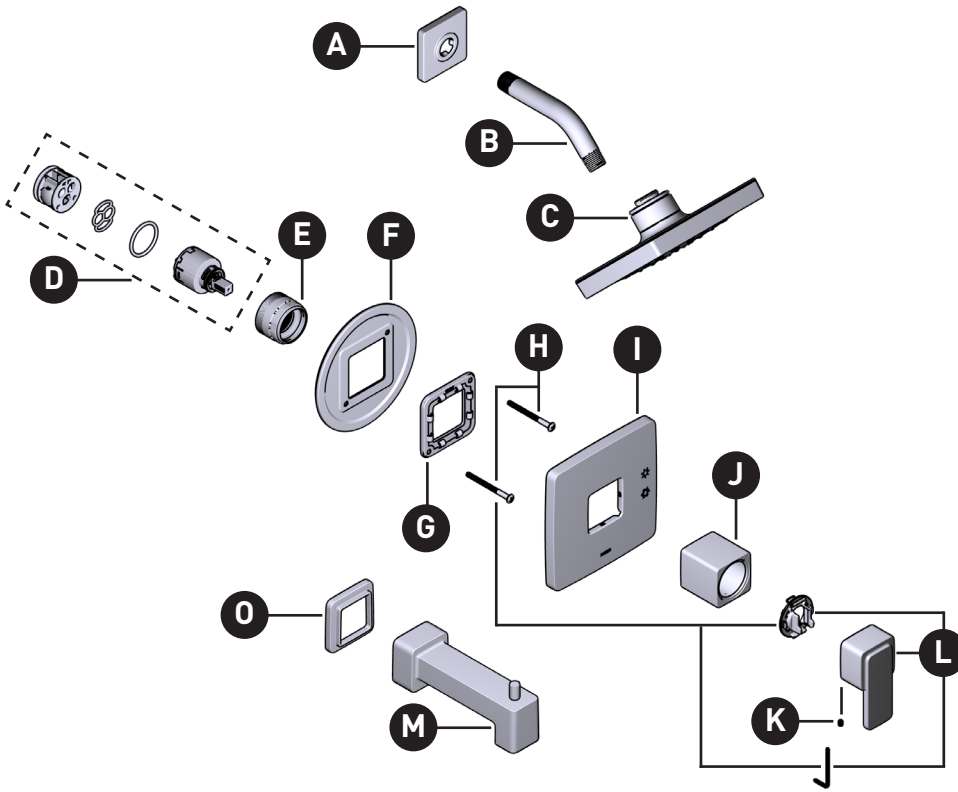

### IVER™ M-CORE™ 2-Series

Single-Handle Tub/Shower Trim

UT2571 Series - Valve Trim Only

UT2672EP Series - Shower Only

UT2683EP Series - Tub/Shower Trim

#### ORDER BY PART NUMBER

\*All models with an EP suffix include a 1.75 GPM showerhead

ID	Kit Number	Finish
*A	147572	See Below
*B	10154	See Below
*C	S6340EP	See Below
D	1222	N/A
E	207669	N/A
F	200767	N/A
G	200773	N/A
H	200764 (x2)	N/A
*I	220729	See Below
*J	200777	See Below
K	40057 (Required 3/32" Hex Key)	N/A
*L	220731	See Below
*M	220732	See Below
*N	200780	See below
*O	220730	See Below