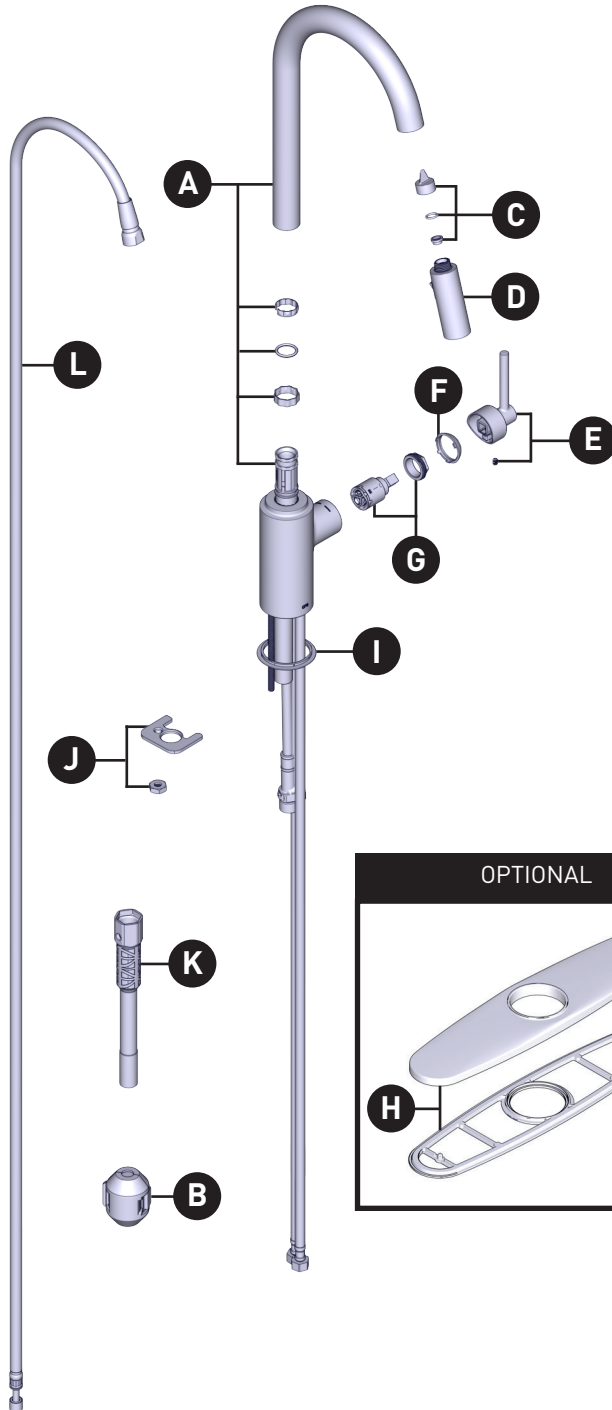

ILLUSTRATED PARTS

ALUMA™

Single-Handle Pulldown Kitchen Faucet

75130 (1.0 gpm) Series

75135 (1.5 gpm) Series

ORDER BY PART NUMBER

ID	Kit Number	Finish
A*	168493	See Below
B	125989	N/A
C	158550 (1.5gpm) 199816 (1.0gpm)	N/A
D*	168492 (1.5gpm) 180059 (1.0gpm)	See Below
E*	220892	See Below
F*	220891	See Below
G	416263	N/A
H*	141002	See Below
I	221142	Used for Chrome Used for Spot Resist Stainless
	221142BL	Used for Matte Black
J	218052	N/A
K	228305	N/A
L	212650	N/A

*Finish Determined by Suffix	
<u>Finish</u>	<u>Description</u>
C	Chrome
BL	Matte Black
SRS	Spot Resist Stainless