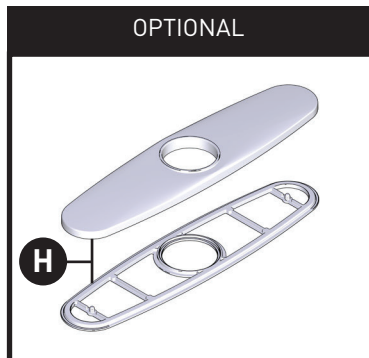

ILLUSTRATED PARTS

ALUMA™

Single-Handle Pulldown Kitchen Faucet

75130 (1.0 gpm) Series

75135 (1.5 gpm) Series

ORDER BY PART NUMBER

ID	Kit Number	Finish
A*	168493	See Below
B	125989	N/A
C	158550 (1.5gpm) 199816 (1.0gpm)	N/A
D*	168492 (1.5gpm) 180059 (1.0gpm)	See Below
E*	220892	See Below
F*	220891	See Below
G	416263	N/A
H*	141002	See Below
I	221142	Used for Chrome Used for Spot Resist Stainless
	221142BL	Used for Matte Black
J	218052	N/A
K	228305	N/A
L	212650	N/A

*Finish Determined by Suffix	
<u>Finish</u>	<u>Description</u>
C	Chrome
BL	Matte Black
SRS	Spot Resist Stainless