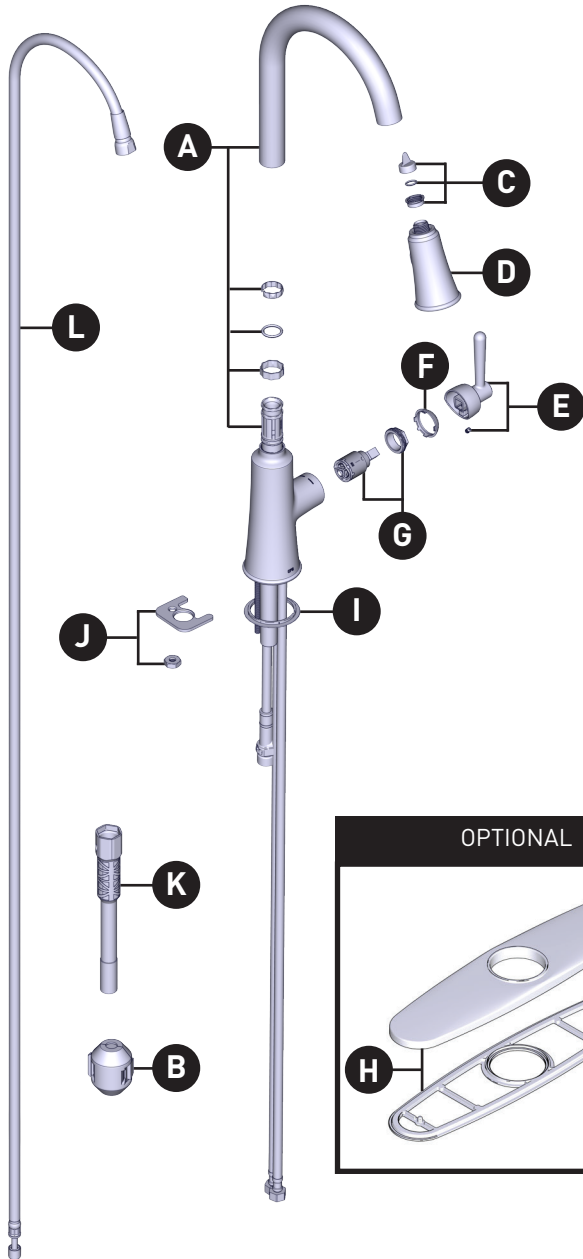

# ILLUSTRATED PARTS

## EMBER™

Single-Handle Pulldown Kitchen Faucet  
72135 Series

### ORDER BY PART NUMBER

ID	Kit Number	Finish
A*	176078	See Below
B	125989	N/A
C	158550	N/A
D*	220889	See Below
E*	220890	See Below
F*	220891	See Below
G	416263	N/A
H*	141002	See Below
I	218051	Used for Chrome Used for Spot Resist Stainless
	218051BL	Used for Matte Black
J	218052	N/A
K	228305	N/A
L	212650	N/A

<b>*Finish Determined by Suffix</b>	
<u>Finish</u>	<u>Description</u>
C	Chrome
BL	Matte Black
SRS	Spot Resist Stainless