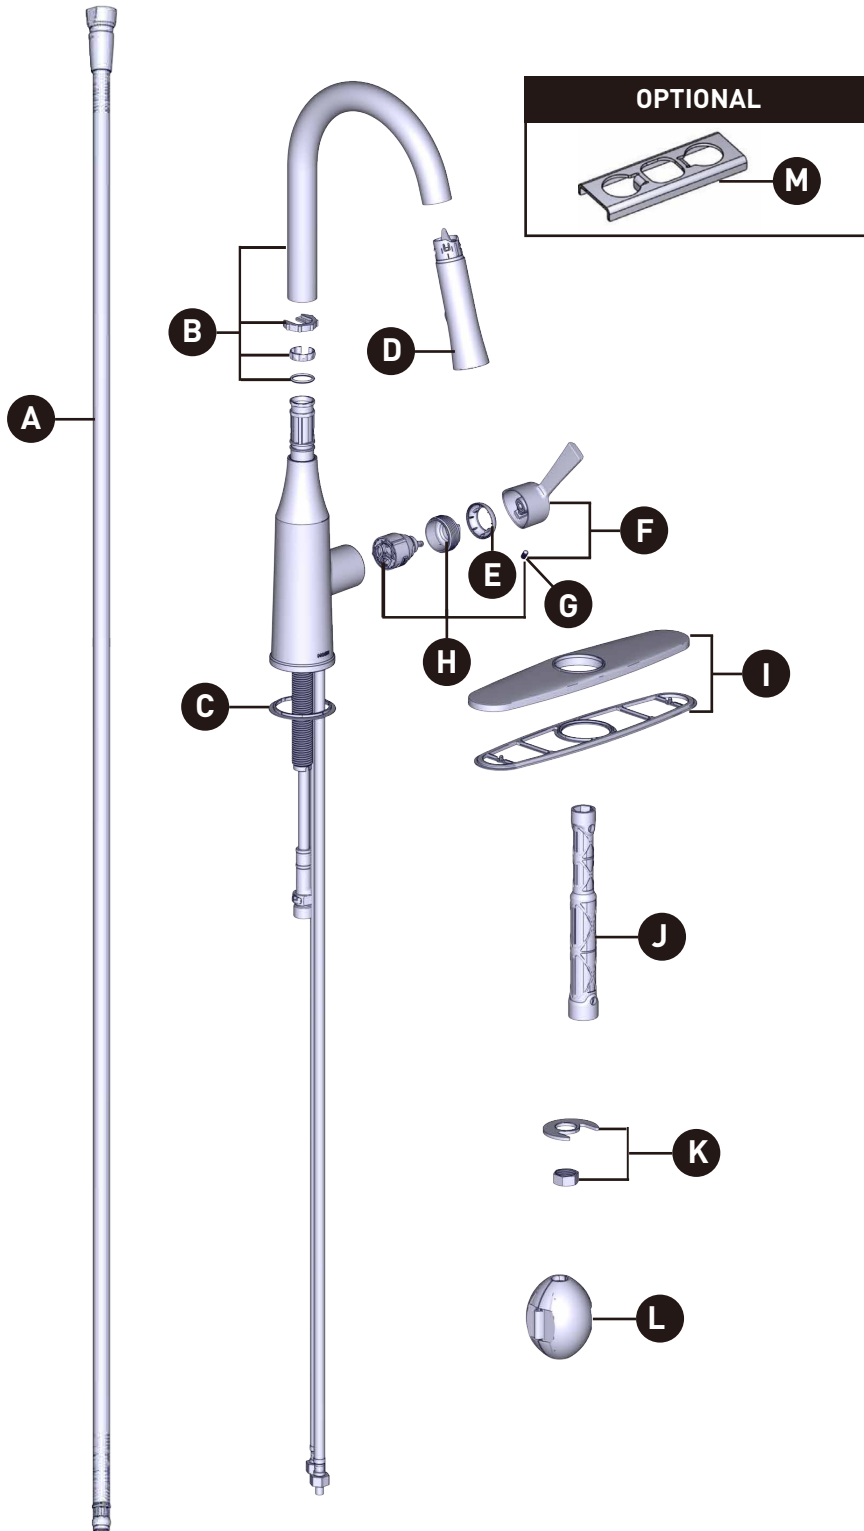

Skiles™ Kit Pulldown Swivel Control

87899 Series

ORDER BY PART NUMBER

ID	Kit Number	Finish
A	202650	N/A
*B	176078	See below
C	143338	Chrome (Used for Spot Resist Stainless)
	143338BL	Matte Black (Used for Bronzed Gold)
*D	220581	See below
*E	160660	See below
*F	220633	See below
G	155023	N/A
H	160657	N/A
*I	141002	See below
J	118305	N/A
K	192155	N/A
L	218915	N/A
M	176787	N/A

***Finish Determined by Suffix**

Finish	Description
No Suffix	Chrome
BL	Matte Black
SRS	Spot Resist Stainless
BZG	Bronzed Gold