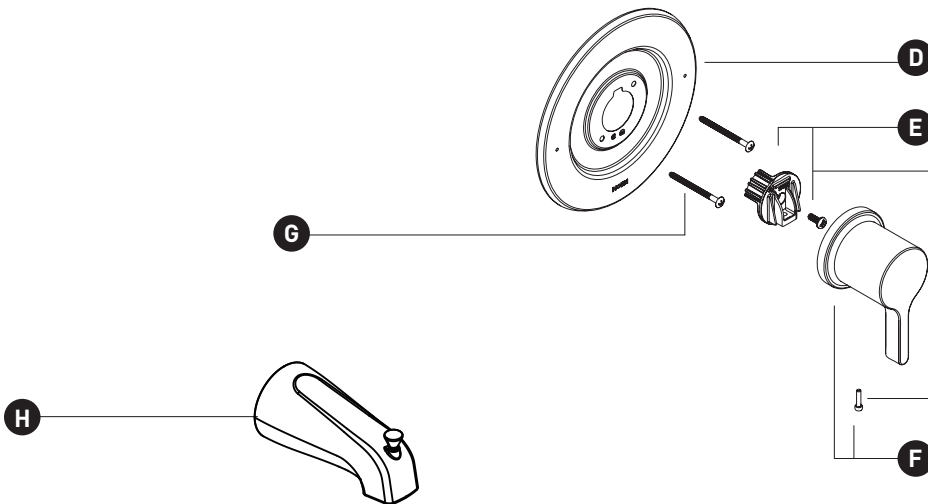

Bodhi™ Single-Handle Tub/Shower Trim

T2641 series - valve trim only

T2642EP/NH series - shower trim only

T2643EP/NH series - tub/shower trim

ORDER BY PART NUMBER

ID	Kit Number	Finish
*A	137488	See below
*B	10154	See below
*C	220558	See below
*D	174333	See below
E	116653	N/A
*F	184597	See below
G	15528	Chrome
	163WR	[Used for Matte Black]
	163BN	[Used for Spot Resist Brushed Nickel]
*H	213976	See below