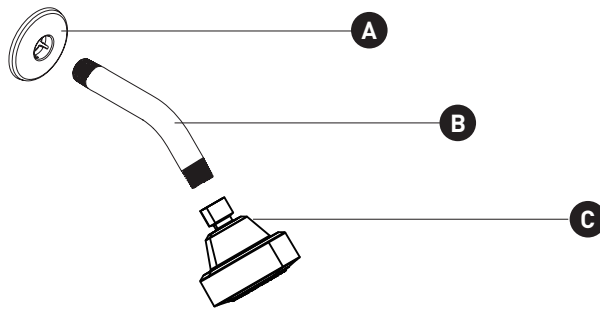

Bodhi™ Single-Handle Tub/Shower Trim

T2641 series - valve trim only

T2642EP/NH series - shower trim only

T2643EP/NH series - tub/shower trim

ORDER BY PART NUMBER

ID	Kit Number	Finish
*A	137488	See below
*B	10154	See below
*C	220558	See below
*D	174333	See below
E	116653	N/A
*F	184597	See below
G	15528	Chrome
	163WR	[Used for Matte Black]
	163BN	[Used for Spot Resist Brushed Nickel]
*H	213976	See below