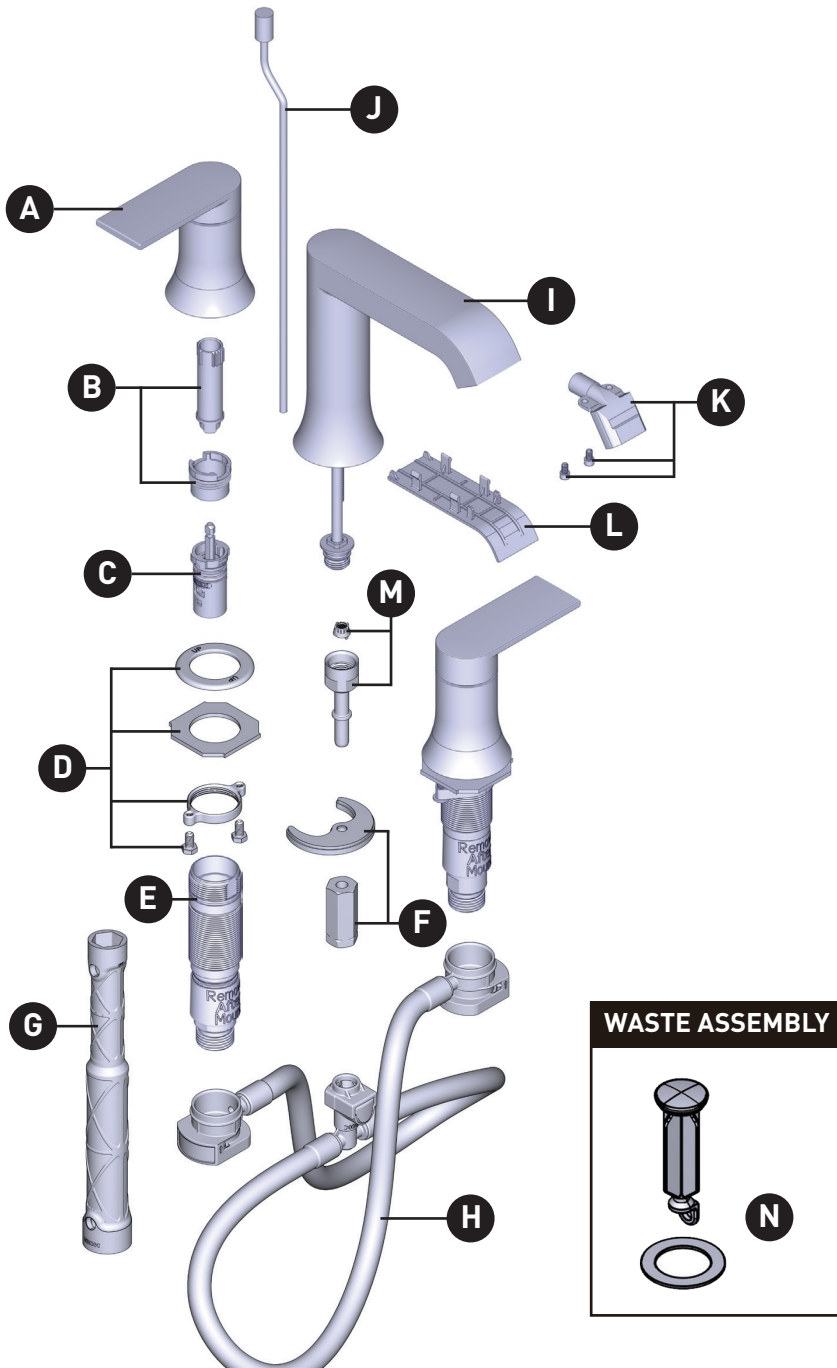

Genta™ LX

Two-Handle Widespread Lavatory Faucet
TV6708 Series

ORDER BY PART NUMBER

ID	Kit Number	Finish
*A	218246	See Below
B	174290 (hot & cold)	N/A
C	1234	N/A
D	215997	N/A
E	215995 (cold)	N/A
	215996 (hot)	N/A
F	146190	N/A
G	118305	N/A
H	215998	N/A
*I	218247	See Below
*J	165194	See Below
K	218243	N/A
*L	218245	See Below
M	187095	N/A
*N	10709	See Below
	10790	Metallic Waste For Additional Waste Information see www.moen.com for models below.

***Finish Determined by Suffix**

Finish	Description
No Suffix	Chrome
BL	Matte Black
BN	Brushed Nickel
BZG	Bronzed Gold

WASTE ASSEMBLY