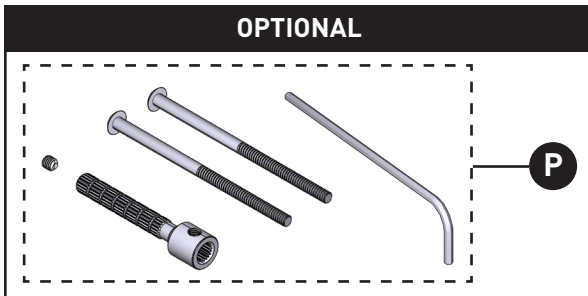

JASE™

M-CORE Transfer Valve Trim Kit

UT4431 Series

ORDER BY PART NUMBER

ID	Kit Number	Finish
A	200711	N/A
B	200712	N/A
C	200713	N/A
*D	200727	See below
E	40057	N/A
*F	219527	See below
P	200760	N/A

<u>*Finish Determined by Suffix</u>	
<u>Finish</u>	<u>Description</u>
No Suffix	Chrome
BL	Matte Black
BZG	Bronzed Gold
BN	Brushed Nickel