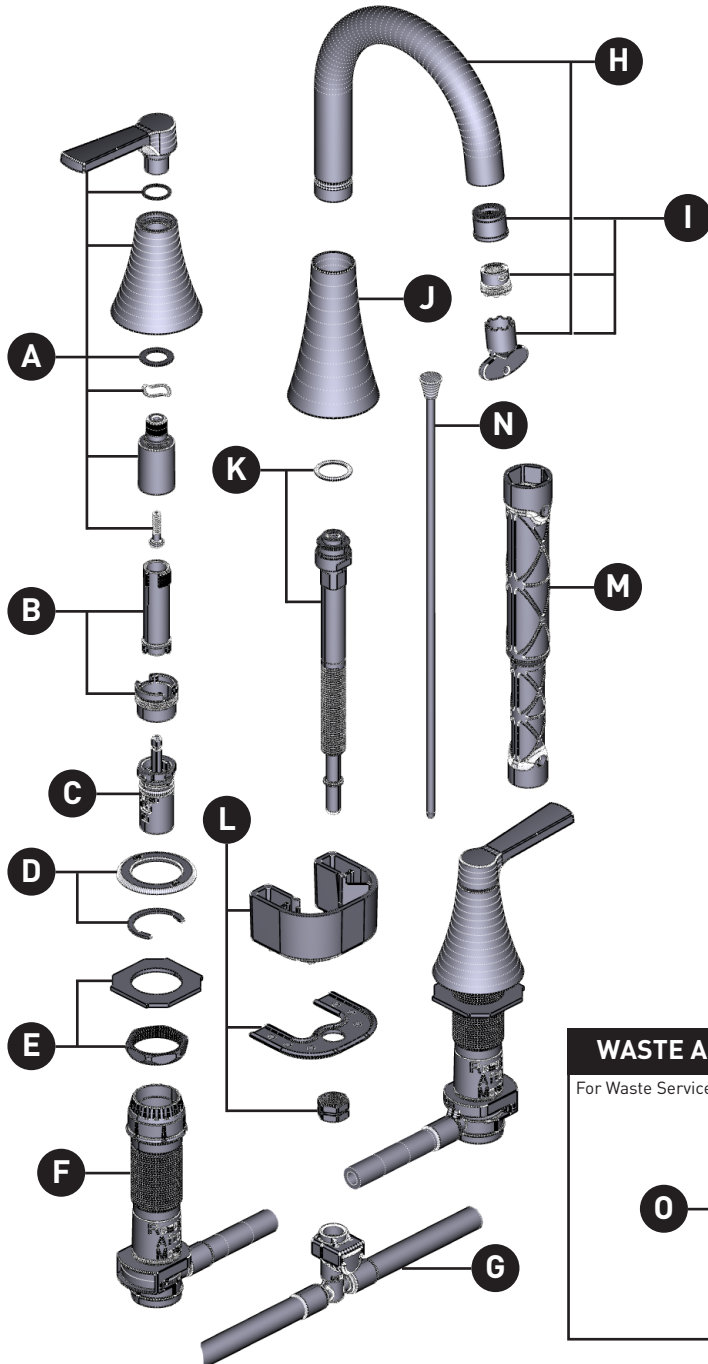

### JASE™

Two Handle Widespread Lavatory Faucet  
TV64433 Series

ORDER BY PART NUMBER

ID	Kit Number	Finish
*A	212561	See Below
B	174290	N/A
C	1234	N/A
D	103759	N/A
E	12715	N/A
F	174292 (Hot)	N/A
	174291 (Cold)	N/A
G	114299	N/A
*H	212562	See below
*I	212563	See below
*J	219521	See below
K	131170	N/A
L	93959	N/A
M	118305	N/A
*N	219520	See below
*O	10709	See below

#### WASTE ASSEMBLES

For Waste Service Order Full Assembly

#### \*Finish Determined by Suffix

Finish	Description
No Suffix	Chrome
BL	Matte Black
BZG	Bronzed Gold
BN	Brushed Nickel