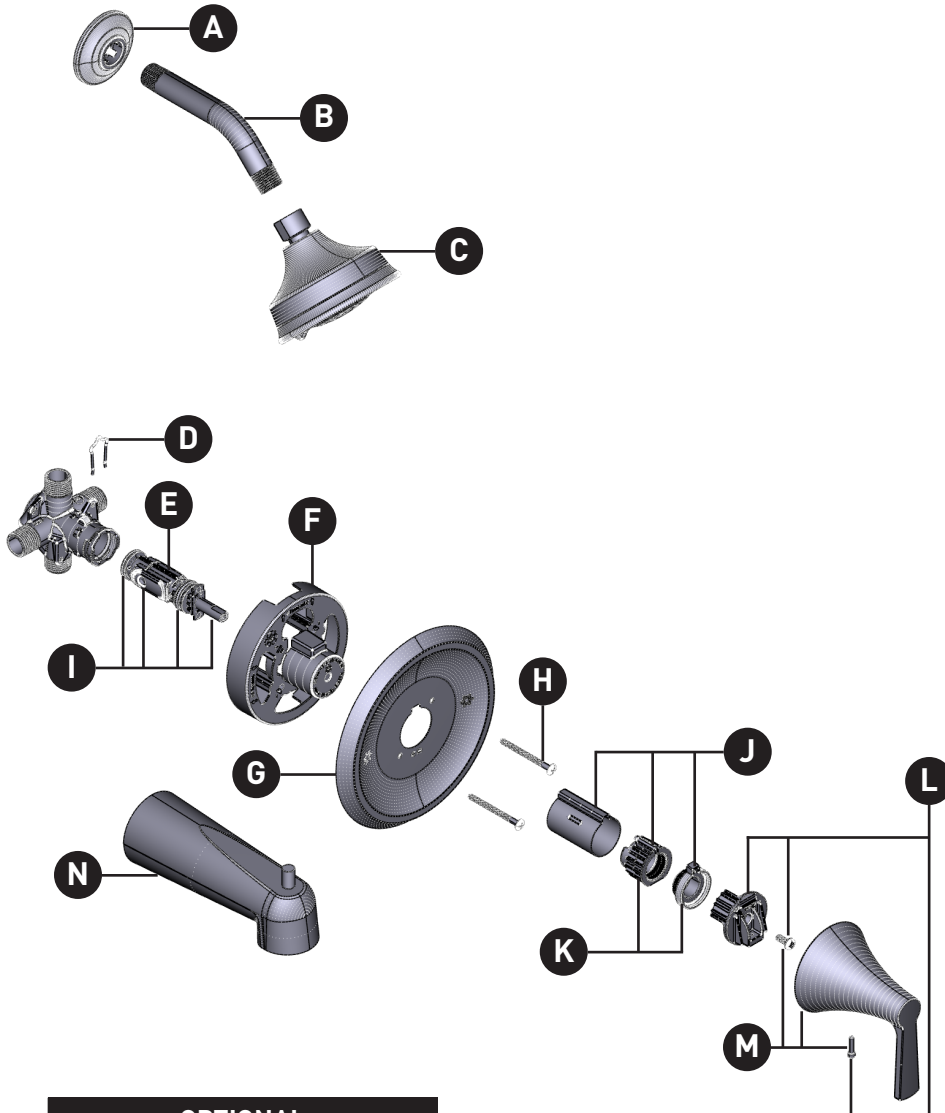

MOEN®

ILLUSTRATED PARTS

ORDER BY PART NUMBER

JASE™

Single-handle Tub/Shower Valve

VALVE TRIM ONLY

T2541
T2541BN
T2541BL
T2541BZG
T2541BZG

SHOWER TRIM ONLY

T2412EP
T2412EPBN
T2412EPBL
T2412EPBZG
T62412EP

TUB SHOWER TRIM

T2413EP
T2413EPBN
T2413EPBL
T2413EPBZG
T62413EP

ID	Kit Number	Finish
*A	137488	See Below
*B	10154	See Below
*C	3638EP	See Below
D	96914	N/A
E	1222	N/A
F	12574	N/A
*G	212559	See Below
H	15528	Chrome
	163BL	Matte Black
	163BZG	Bronzed Gold
	163BN	Spot Resist Brushed Nickel
I	96988	N/A
*J	96987	See Below
K	106479	N/A
L	116653	N/A
*M	212560	See Below
*N	3839	See Below
O	188411	N/A