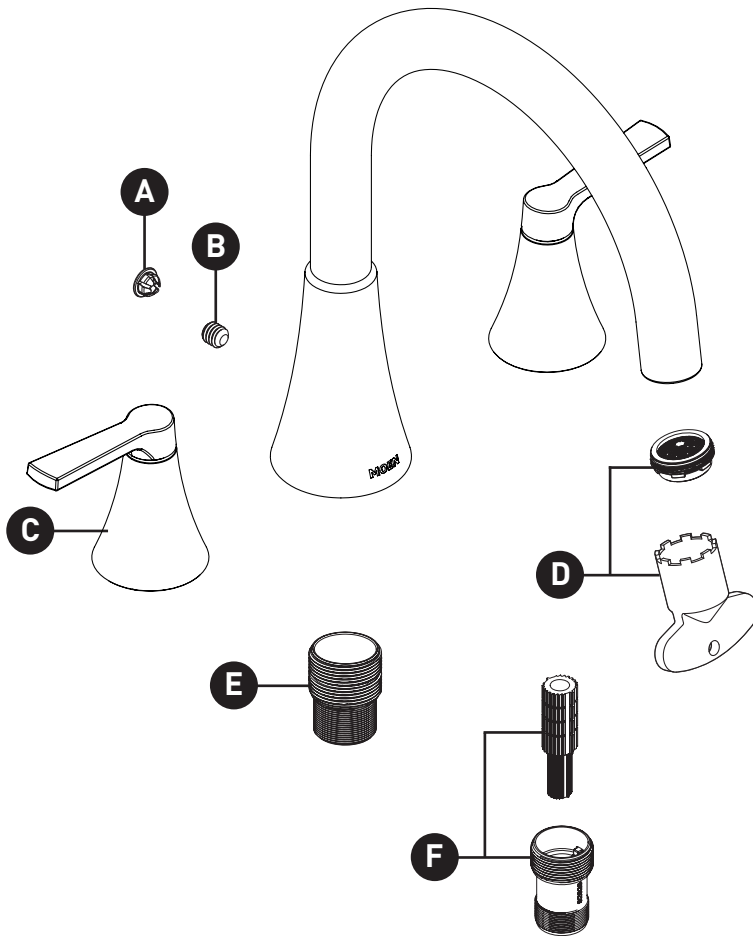

### JASE™

### Two-Handle Roman Tub Faucet Trim

T430 Series

#### ORDER BY PART NUMBER

■ Trim can be used with  
4792, 4793, 4796, 4797,  
4798, 4992, 4993, 4996,  
4997, 4999 valves

ID	Kit Number	Finish
*A	1512	See below
B	99892	N/A
*C	212561	See below
D	128884 (includes tool)	N/A
E	142981 (for valves sold before 8/08)	N/A
F	161774 (for valves sold after 5/12)	N/A
G	129707	N/A