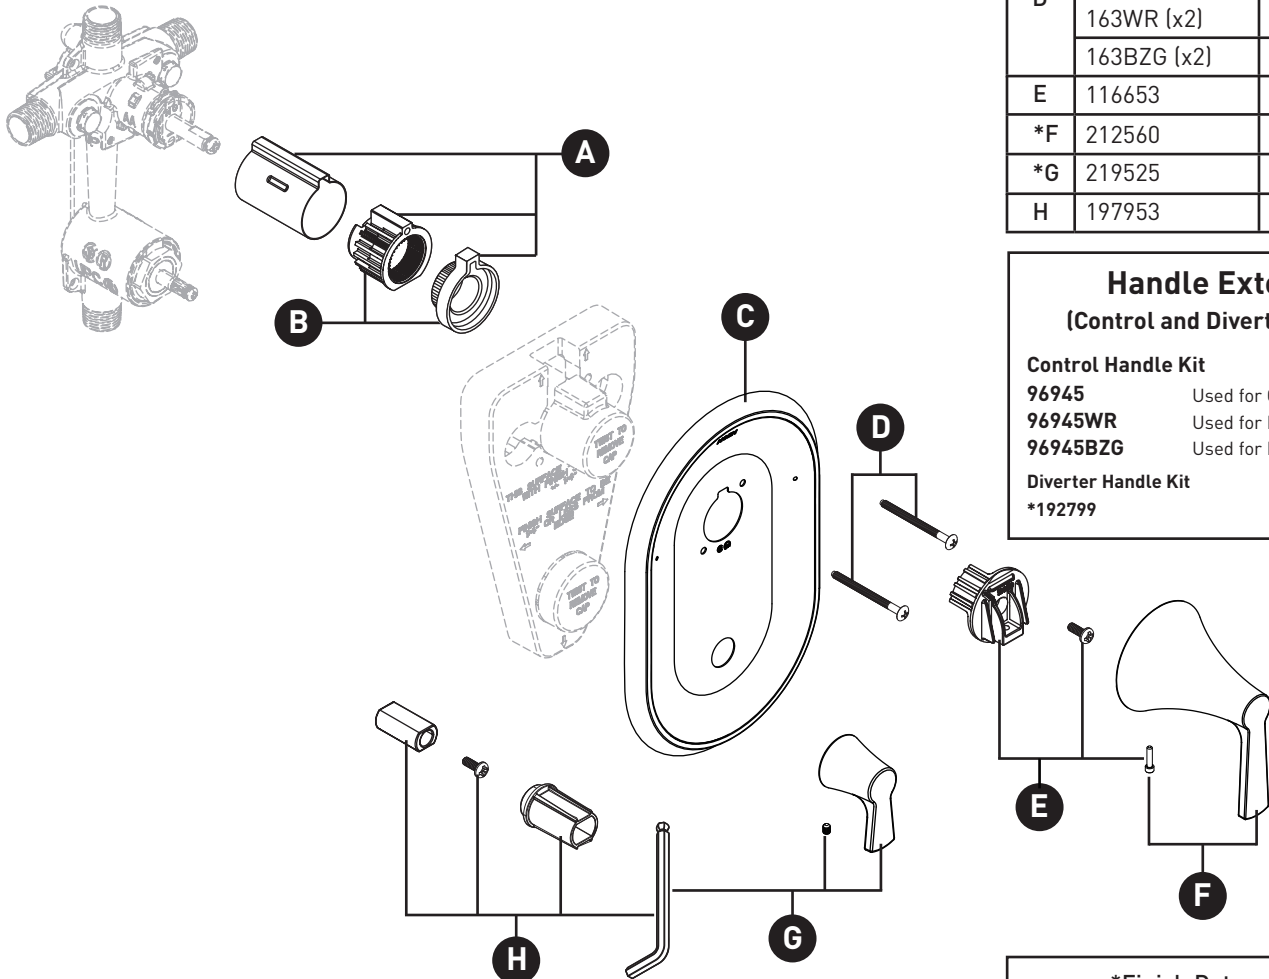

JASE™

Posi-Temp with Integral Diverter

T2195 Series

ORDER BY PART NUMBER

ID	Kit Number	Finish
A	96987	Chrome
	96987WG	Used for Matte Black
	96987BZG	Bronzed Gold
B	106479	N/A
*C	219524	See below
D	15528 (x2)	Chrome
	163BN (x2)	Brushed Nickel
	163WR (x2)	Used for Matte Black
	163BZG (x2)	Bronzed Gold
E	116653	N/A
*F	212560	See below
*G	219525	See below
H	197953	N/A

Handle Extension Kits (Control and Diverter Kit is required)

Control Handle Kit

- 96945** Used for Chrome and Brushed Nickel
- 96945WR** Used for Matte Black
- 96945BZG** Used for Bronzed Gold

Diverter Handle Kit