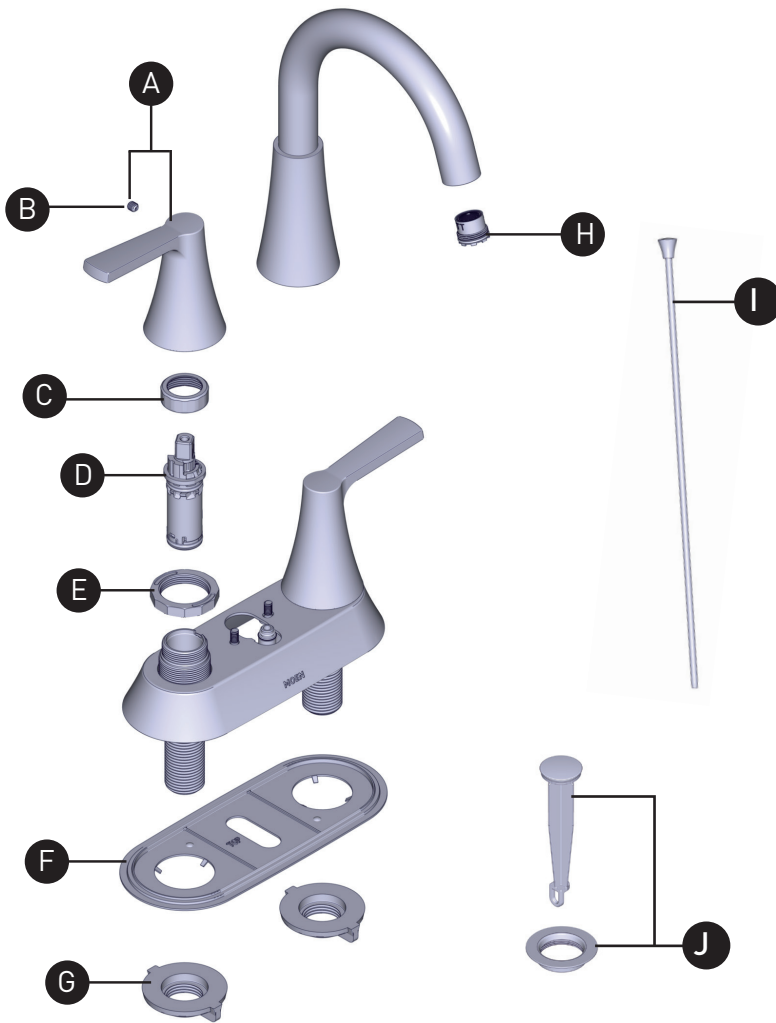

### JASE™ Two Handle 4" Centerset Lavatory Faucet 64432 Series

ORDER BY PART NUMBER

ID	Kit Number	Finish
*A	212615 (Hot)	See below
	213451 (Cold)	See below
B	159198	N/A
C	97535 (x2)	N/A
D	1224	N/A
E	130560 (x2)	N/A
F	212617	(Use for Chrome, Brushed Nickel, Bronzed Gold)
	212617BL	Matte Black
G	145665 (x2)	N/A
H	181085	N/A
*I	219520	See below
*J	10709	See below

*Finish Determined by Suffix	
Finish	Description
No Suffix	Chrome
BL	Matte Black
BZG	Bronzed Gold
BN	Brushed Nickel