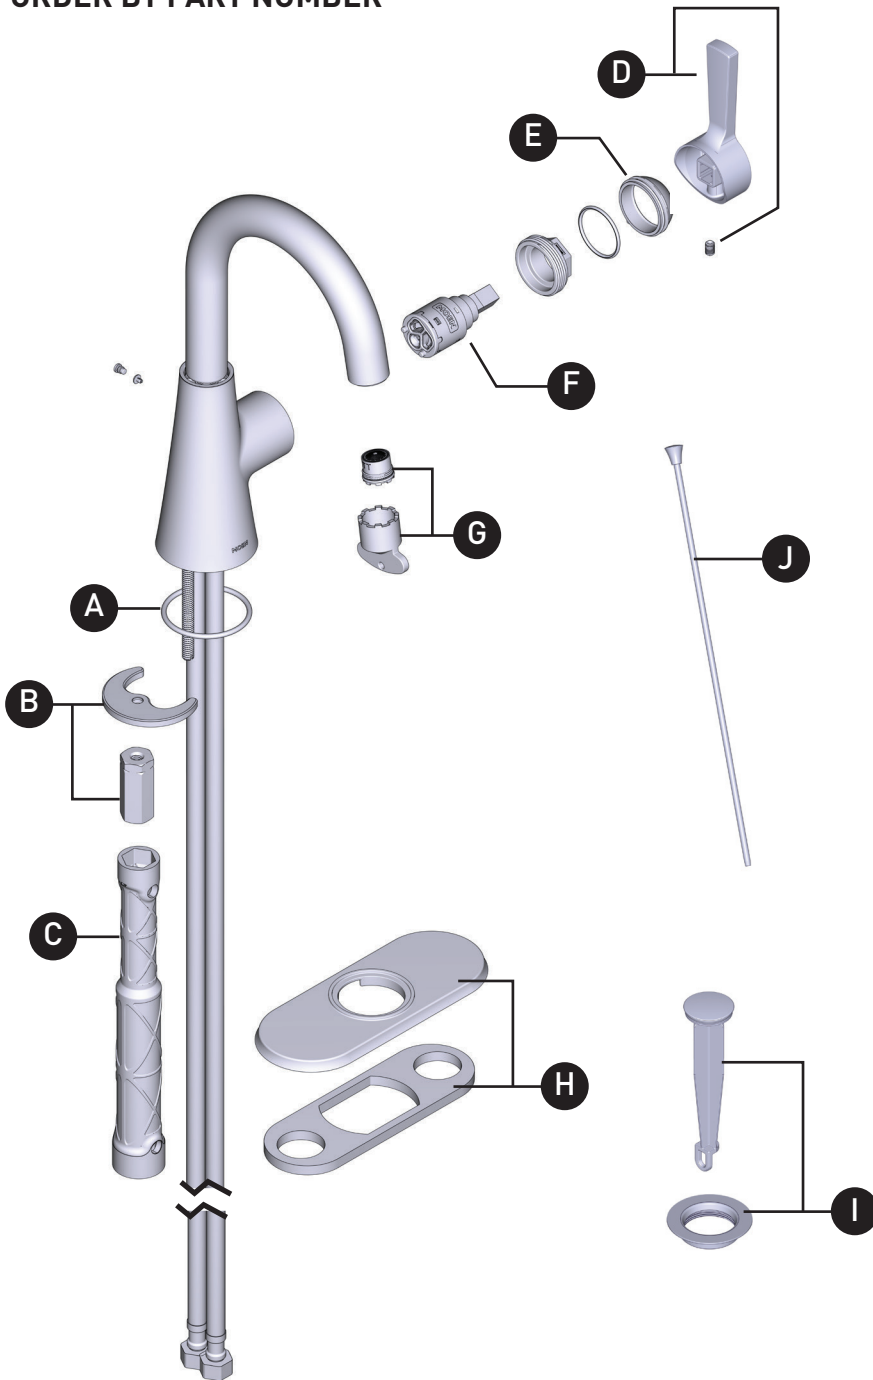

JASE™ One-Handle Lavatory Faucet

64430 Series

ORDER BY PART NUMBER

ID	Kit Number	Finish
A	212548	N/A
B	146190	N/A
C	118305	N/A
*D	212552	See below
*E	212553	See below
F	212555	N/A
G	180158	N/A
*H	212916	See below
*I	10709	See below
*J	219520	See below

***Finish Determined by Suffix**

Finish	Description
No Suffix	Chrome
BL	Matte Black
BZG	Bronzed Gold
BN	Brushed Nickel