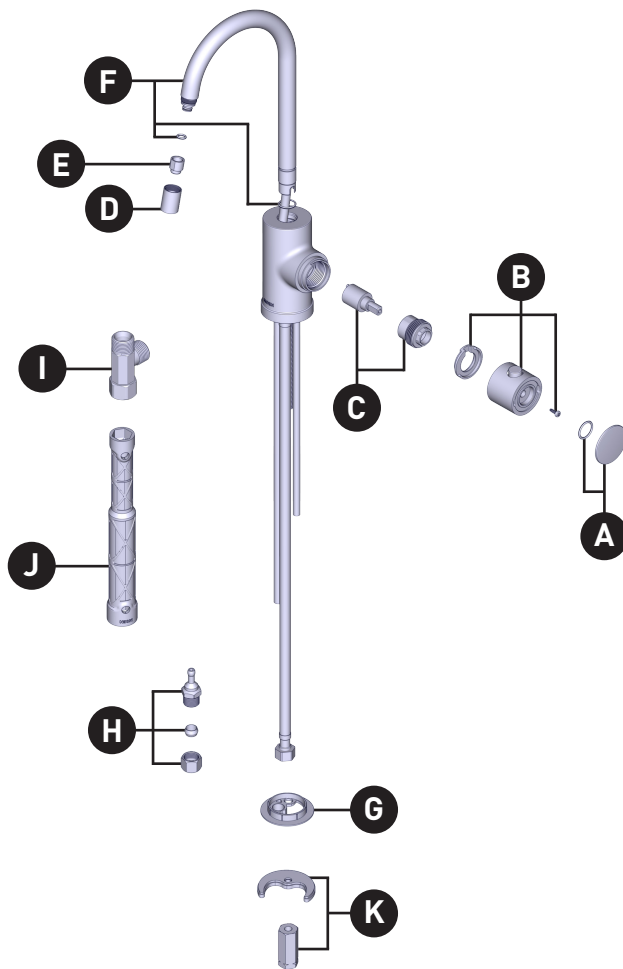

SIPTM

IH7660 Series Modern
Instant Hot Faucet

ORDER BY PART NUMBER

ID	Kit Number	Finish
*A	219601	See Below
*B	219602	See Below
C	219603	N/A
*D	219604	See Below
E	219605	N/A
*F	219606	See Below
G	219607	N/A
H	219608	N/A
I	219611	N/A
J	118305	N/A
K	146190	N/A

NOTE: IH2300 Instant Hot Water Tank sold separately.

*Finish Determined by Suffix

Finish	Description
No Suffix	Chrome
BG	Brushed Gold
BL	Matte Black
SRS	Spot Resist Stainless