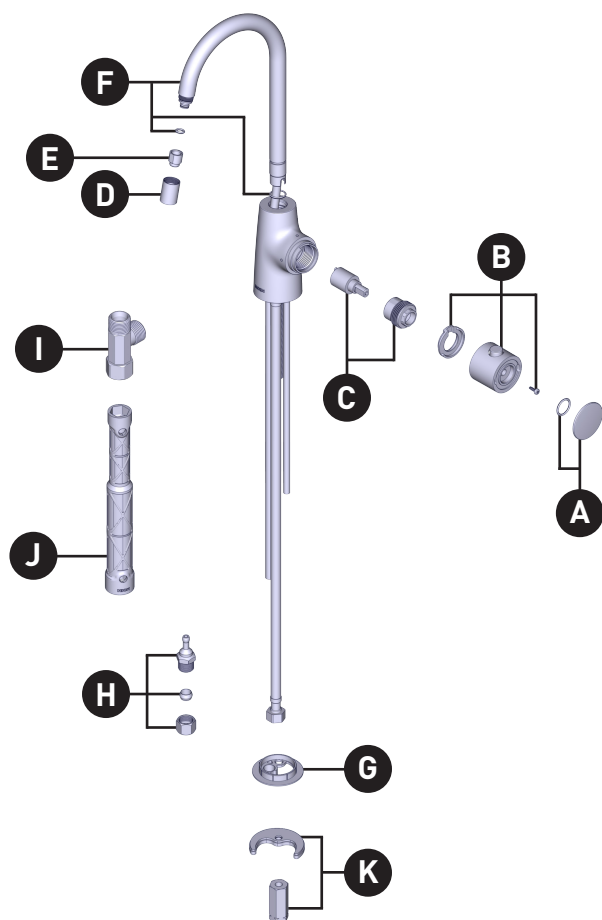

### SIPT™

IH7620 Series Transitional  
Instant Hot Faucet

ORDER BY PART NUMBER

| ID | Kit Number | Finish    |
|----|------------|-----------|
| *A | 219601     | See Below |
| *B | 219602     | See Below |
| C  | 219603     | N/A       |
| *D | 219604     | See Below |
| E  | 219605     | N/A       |
| *F | 219606     | See Below |
| G  | 219607     | N/A       |
| H  | 219608     | N/A       |
| I  | 219611     | N/A       |
| J  | 118305     | N/A       |
| K  | 146190     | N/A       |

NOTE: IH2300 Instant Hot Water Tank sold separately.

**\*Finish Determined by Suffix**

| <u>Finish</u> | <u>Description</u>    |
|---------------|-----------------------|
| No Suffix     | Chrome                |
| BL            | Matte Black           |
| BZG           | Bronzed Gold          |
| SRS           | Spot Resist Stainless |