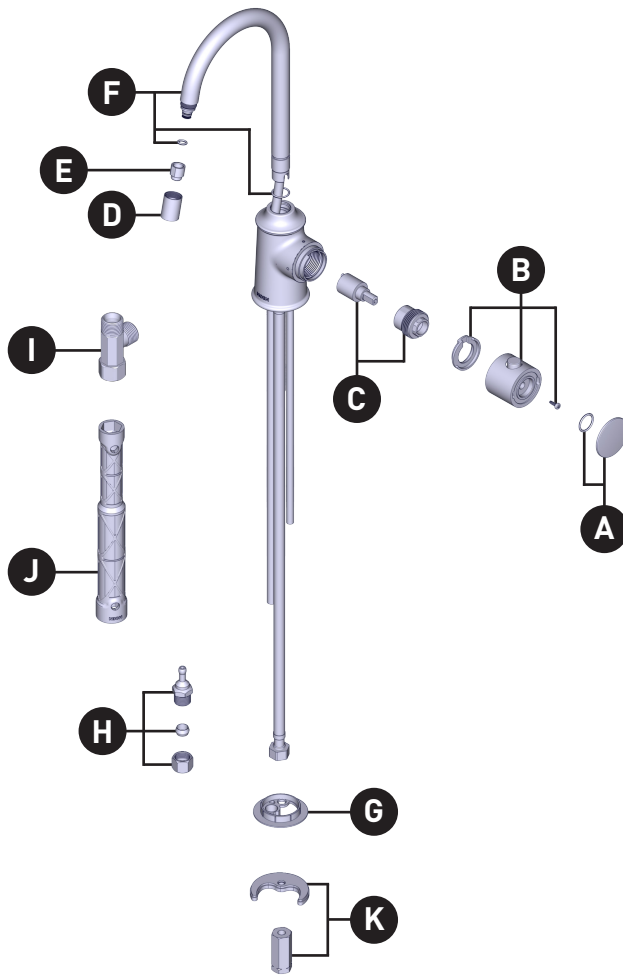

SIPTM

IH7600 Series Traditional
Instant Hot Faucet

ORDER BY PART NUMBER

ID	Kit Number	Finish
*A	219601	See Below
*B	219602	See Below
C	219603	N/A
*D	219604	See Below
E	219605	N/A
*F	219606	See Below
G	219607	N/A
H	219608	N/A
I	219611	N/A
J	118305	N/A
K	146190	N/A

NOTE: IH2300 Instant Hot Water Tank
sold separately.

*Finish Determined by Suffix

Finish	Description
No Suffix	Chrome
BG	Brushed Gold
BL	Matte Black
BZG	Bronzed Gold
NL	Nickel
SRS	Spot Resist Stainless