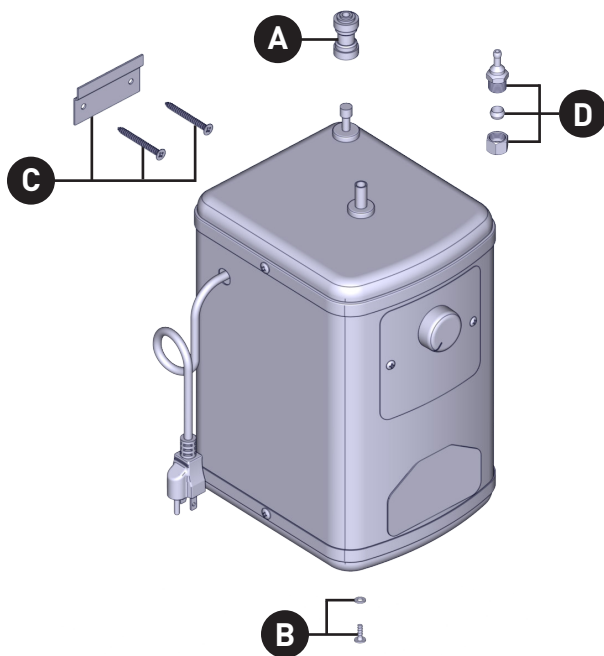

IH2300 Instant Hot Water Tank

ORDER BY PART NUMBER

ID	Kit Number	Finish
A	219609	N/A
B	219610	N/A
C	219612	N/A
D*	219608	N/A

Note: IH2300 is intended for use with Moen IH7600, IH7620 and IH7660 series SIP Instant Hot open vent faucets sold separately.

*Not included with IH2300. Included with Moen SIP Instant Hot faucets.