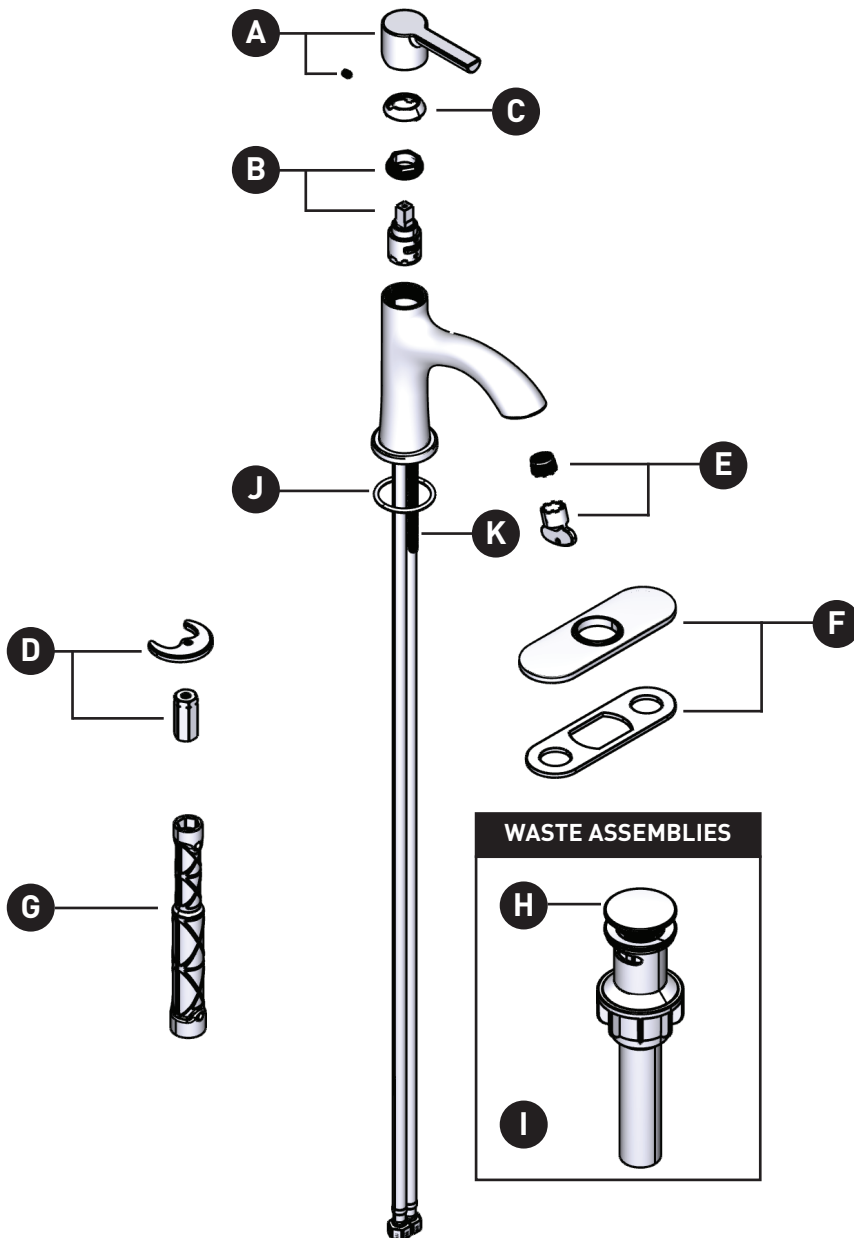

Idris™
One-handle Lavatory Faucet
 84577 Series

ORDER BY PART NUMBER

ID	Kit Number	Finish
*A	219144	See Below
B	202233	N/A
*C	201724	See Below
D	168809	N/A
E	180158	N/A
*F	172666	See Below
G	118305	N/A
*H	186479	See Below
I	186478	N/A
J	150567	N/A
K	161259	N/A

<u>*Finish Determined by Suffix</u>	
<u>Finish</u>	<u>Description</u>
No Suffix	Chrome
BL	Matte Black
SRN	Spot Resist Brushed Nickel