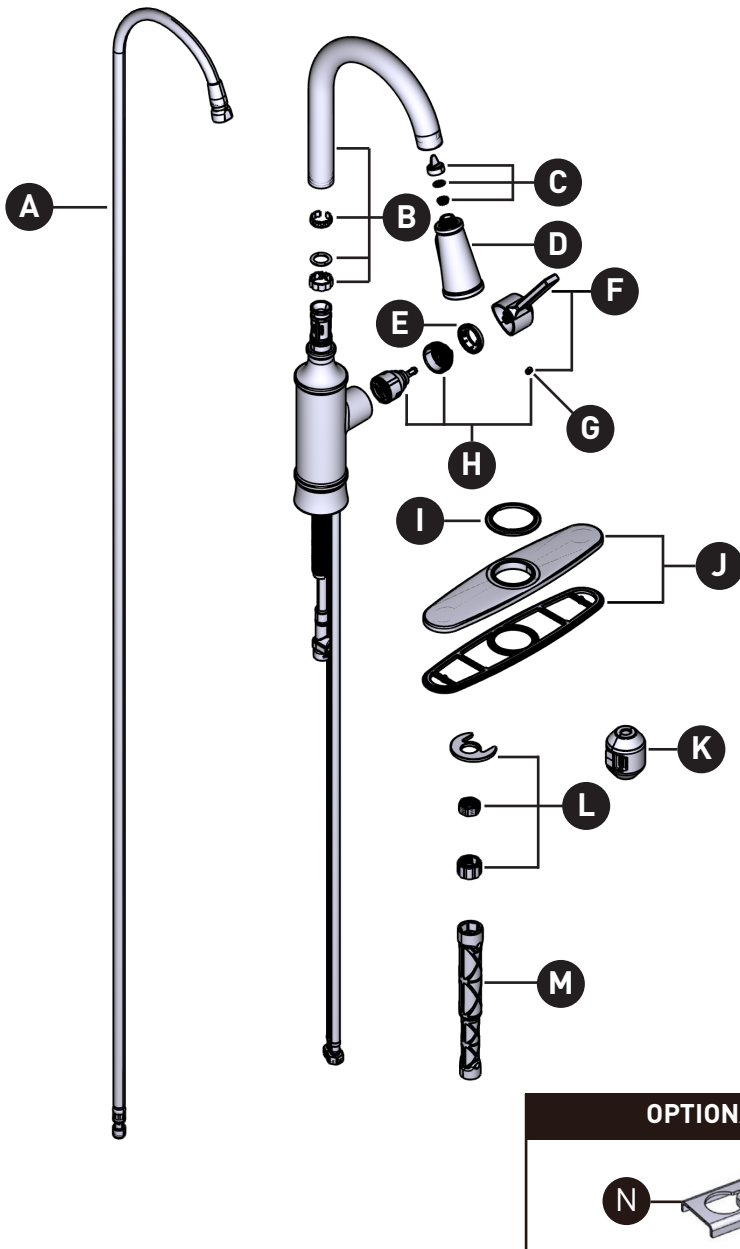

GILDEN™ Single-Handle High Arc Pulldown Kitchen Faucet 87679 Series

ORDER BY PART NUMBER

ID	Kit Number	Finish
A	202650	N/A
*B	176078	See below
C	158550	N/A
*D	218996	See below
*E	160660	See below
*F	218997	See below
G	155023	N/A
H	160657	N/A
I	143338	Chrome
	143338BL	Matte Black
*J	141002	See below
K	125989	N/A
L	113173	N/A
M	118305	N/A
N	176787	N/A

***Finish Determined by Suffix**

Finish	Description
SRS	Spot-Resistant Stainless
BL	Matte Black
BZG	Bronzed Gold
No Suffix	Chrome

OPTIONAL