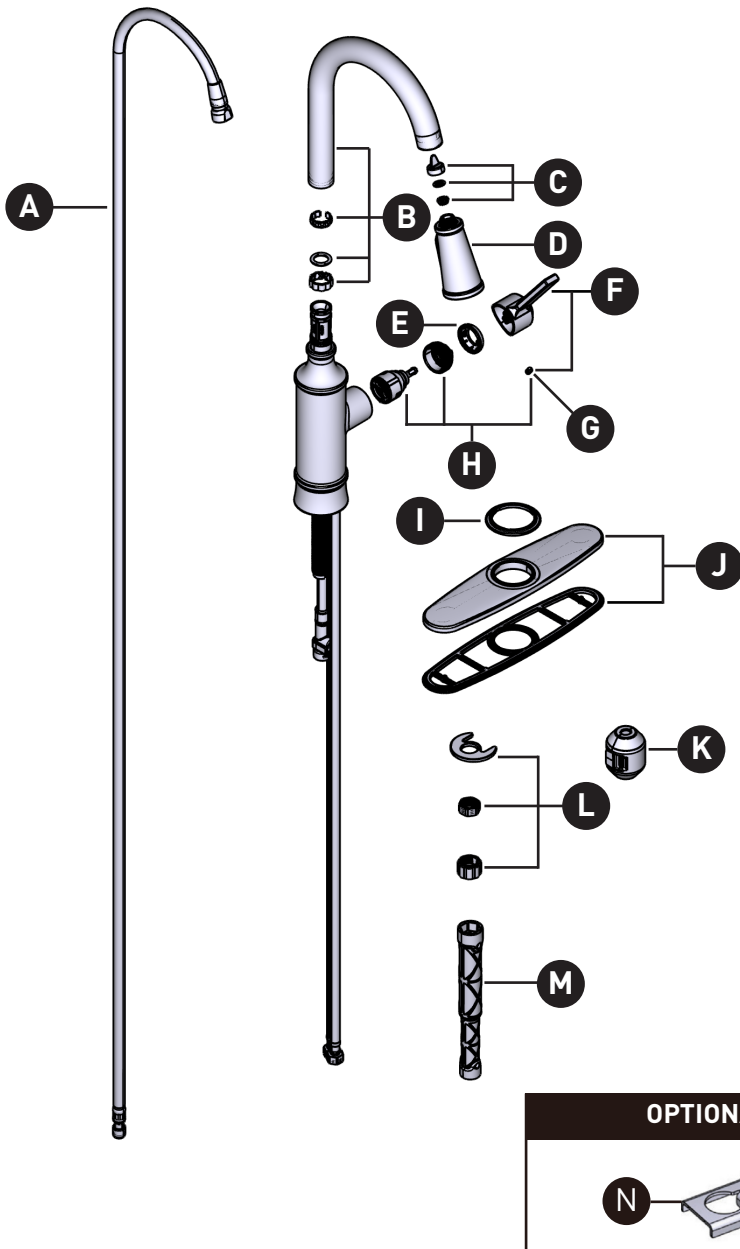

GILDEN™ Single-Handle High Arc Pulldown Kitchen Faucet

87679 Series

ORDER BY PART NUMBER

ID	Kit Number	Finish
A	212650	N/A
*B	176078	See below
C	158550	N/A
*D	218996	See below
*E	160660	See below
*F	218997	See below
G	155023	N/A
H	160657	N/A
I	143338	Chrome
	143338BL	Matte Black
*J	141002	See below
K	125989	N/A
L	113173	N/A
M	118305	N/A
N	176787	N/A

***Finish Determined by Suffix**

Finish	Description
SRS	Spot-Resistant Stainless
BL	Matte Black
BZG	Bronzed Gold
No Suffix	Chrome

OPTIONAL