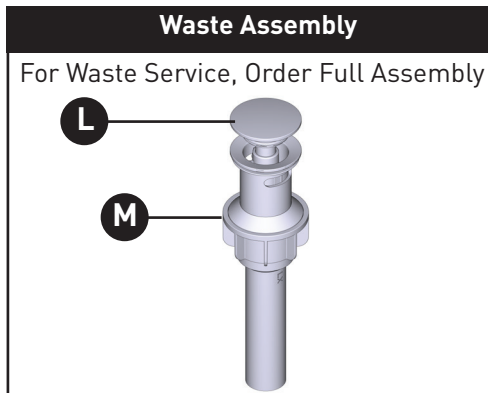

ZYLA™

Two-Handle Widespread Lavatory Faucet
84142 Series

ORDER BY PART NUMBER

ID	Kit Number	Finish
*A	218931	See below
B	174290 (Kit includes both)	N/A
C	1234	N/A
D	215997	N/A
E	215590 (Hot) 215589 (Cold)	N/A N/A
*F	218932	See below
G	180157 (Includes Tool)	N/A
H	131170	N/A
I	93959	N/A
J	118305	N/A
K	215998	N/A
L	186479	Chrome
	186479BL	Matte Black
	186479BZG	Bronzed Gold
	186479CSL	(Use for Spot Resist Brushed Nickel)
M	186478	Chrome
	186478BL	Matte Black
	186478BZG	Bronzed Gold
	186478CSL	(Use for Spot Resist Brushed Nickel)