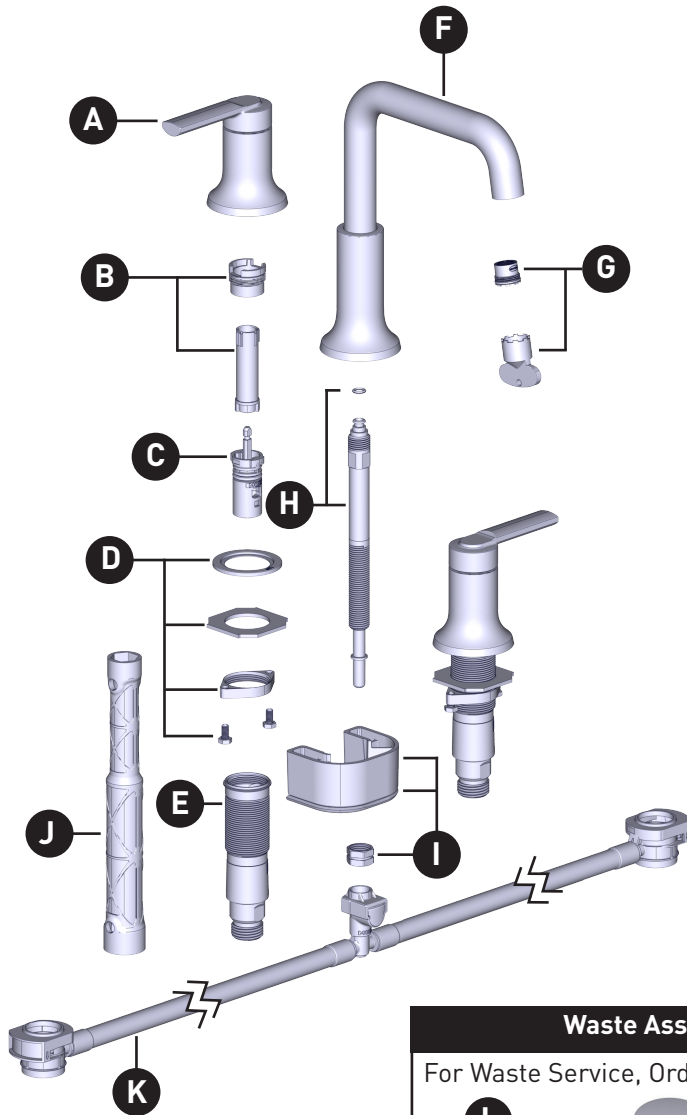

ZYLA™

Two-Handle Widespread Lavatory Faucet
84142 Series

ORDER BY PART NUMBER

ID	Kit Number	Finish
*A	218931	See below
B	174290 (Kit includes both)	N/A
C	1234	N/A
D	215997	N/A
E	215590 (Hot) 215589 (Cold)	N/A N/A
*F	218932	See below
G	180157 (Includes Tool)	N/A
H	131170	N/A
I	93959	N/A
J	118305	N/A
K	215998	N/A
L	186479	Chrome
	186479BL	Matte Black
	186479BZG	Bronzed Gold
	186479CSL	(Use for Spot Resist Brushed Nickel)
M	186478	Chrome
	186478BL	Matte Black
	186478BZG	Bronzed Gold
	186478CSL	(Use for Spot Resist Brushed Nickel)

<u>*Finish Determined by Suffix</u>	
<u>Finish</u>	<u>Description</u>
No Suffix	Chrome
BL	Matte Black
BZG	Bronzed Gold
SRN	Spot Resist Brushed Nickel