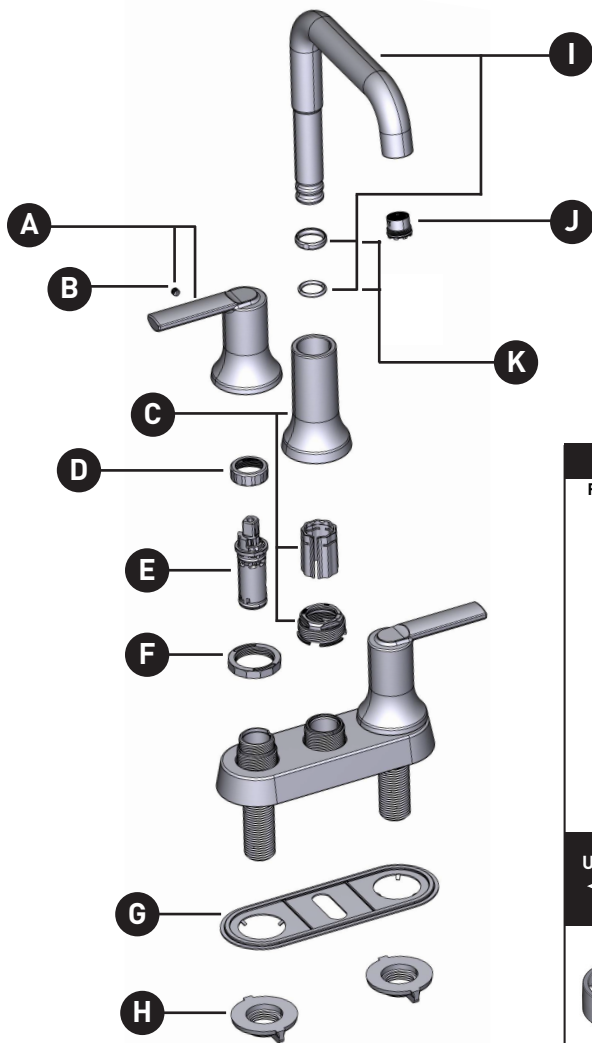

ZYLA™

Two Handle 4" Centerset Lavatory Faucet
84141 Series

ORDER BY PART NUMBER

ID	Kit Number	Finish
*A	218933 (Hot)	See below
	218934 (Cold)	See below
B	159198	N/A
*C	218935	See below
D	97535 (x2)	N/A
E	1224	N/A
F	130560 (x2)	N/A
G	163296	(Use for Chrome, Spot Resist Brushed Nickel, Bronzed Gold)
	163296BL	Matte Black
H	145665 (x2)	N/A
*I	218936	See below
J	181085	N/A
K	103432	N/A
L	186478	Chrome
	186478BL	Matte Black
	186478BZG	Bronzed Gold
	186478CSL	(Use for Spot Resist Brushed Nickel)
M	146936 (x2)	N/A
N	100818 (x2)	N/A
O	186479	Chrome
	186479BL	Matte Black
	186479BZG	Bronzed Gold
	186479CSL	(Use for Spot Resist Brushed Nickel)

***Finish Determined by Suffix**

Finish	Description
No Suffix	Chrome
BL	Matte Black
BZG	Bronzed Gold
SRN	Spot Resist Brushed Nickel