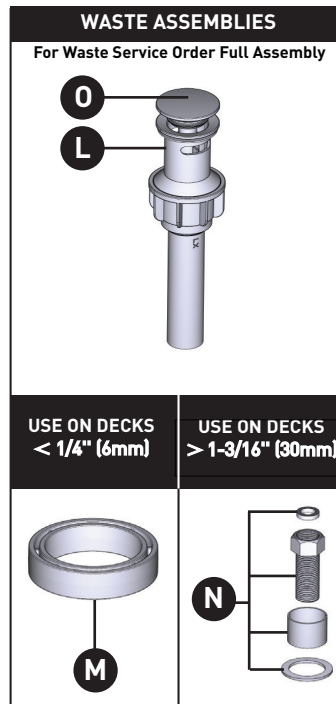

ZYLA™

Two Handle 4" Centerset Lavatory Faucet
84141 Series

ORDER BY PART NUMBER

ID	Kit Number	Finish
*A	218933 (Hot)	See below
	218934 (Cold)	See below
B	159198	N/A
*C	218935	See below
D	97535 (x2)	N/A
E	1224	N/A
F	130560 (x2)	N/A
G	163296	(Use for Chrome, Spot Resist Brushed Nickel, Bronzed Gold)
	163296BL	Matte Black
H	145665 (x2)	N/A
*I	218936	See below
J	181085	N/A
K	103432	N/A
L	186478	Chrome
	186478BL	Matte Black
	186478BZG	Bronzed Gold
	186478CSL	(Use for Spot Resist Brushed Nickel)
M	146936 (x2)	N/A
N	100818 (x2)	N/A
O	186479	Chrome
	186479BL	Matte Black
	186479BZG	Bronzed Gold
	186479CSL	(Use for Spot Resist Brushed Nickel)