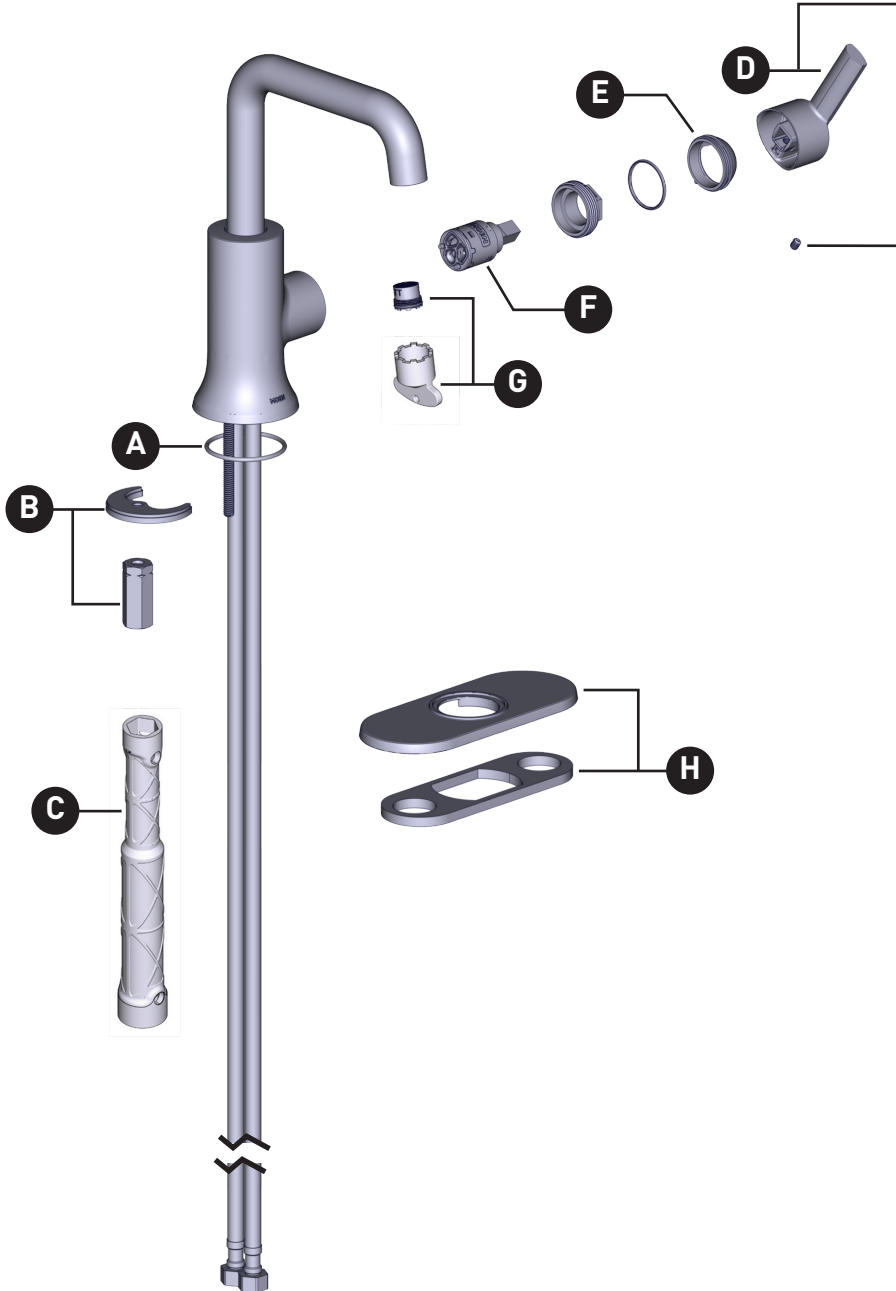

ZYLA™

One-Handle Lavatory Faucet
84140 Series

ORDER BY PART NUMBER

ID	Kit Number	Finish
A	212548	N/A
B	146190	N/A
C	118305	N/A
*D	218937	See below
*E	212553	See below
F	212555	N/A
G	180158	N/A
*H	218938	See below
I	186479	Chrome
	186479BL	Matte Black
	186479BZG	Bronzed Gold
	186479CSL	(Use for Spot Resist Brushed Nickel)
J	186478	Chrome
	186478BL	Matte Black
	186478BZG	Bronzed Gold
	186478CSL	(Use for Spot Resist Brushed Nickel)

***Finish Determined by Suffix**

Finish	Description
No Suffix	Chrome
BL	Matte Black
BZG	Bronzed Gold
SRN	Spot Resist Brushed Nickel

Waste Assembly

For Waste Service, Order Full Assembly