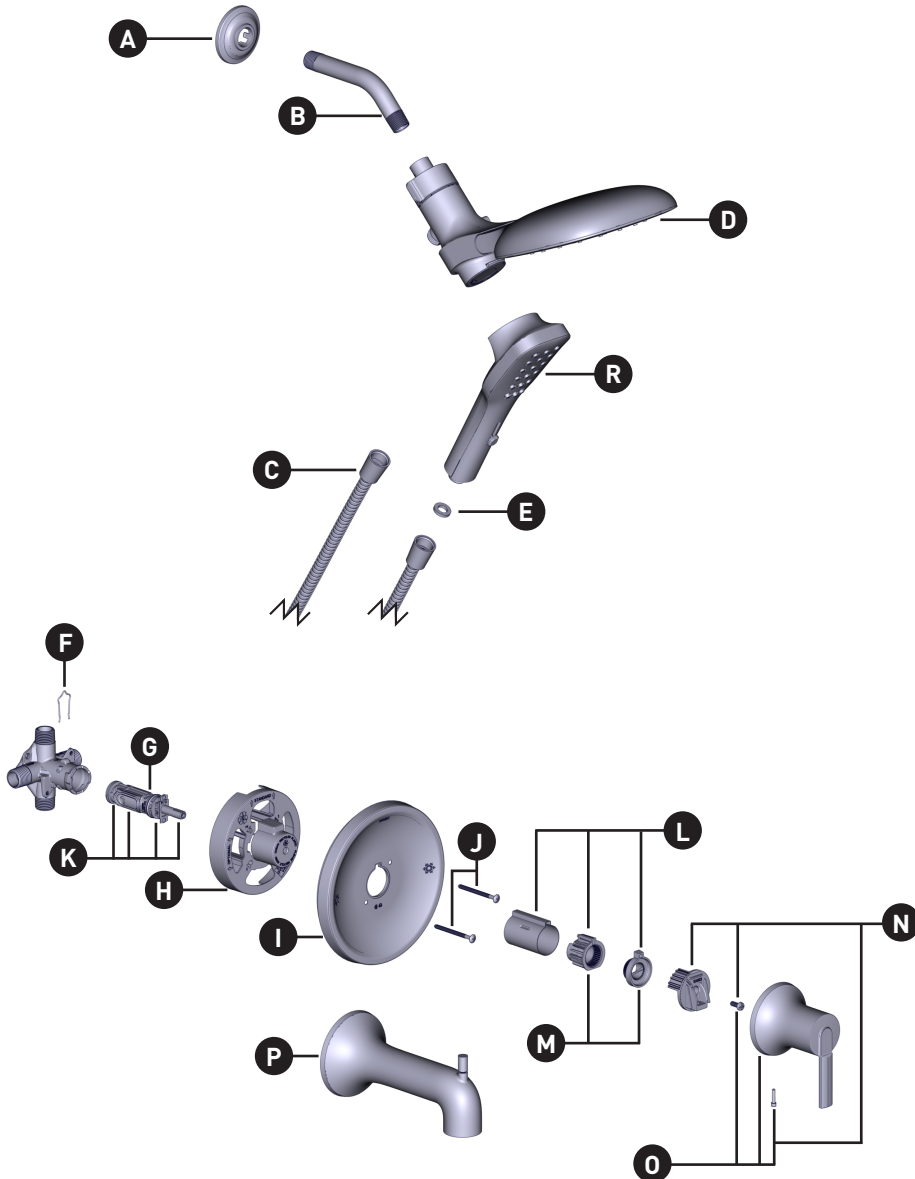

ZYLA™

Single-handle Tub/Shower Faucet
82140 Series

ORDER BY PART NUMBER

ID	Kit Number	Finish
*A	137488	See below
*B	10154	See below
C	170930	Chrome
	202510BL	Matte Black
	202510BZG	Bronzed Gold
	170930SRN	Spot Resist Brushed Nickel
*D	218941	See below
E	101199	N/A
F	96914	N/A
G	1222	N/A
H	12574	N/A
*I	212559	See below
J	15528	Chrome
	163BL	Matte Black
	163BZG	Bronzed Gold
	163BN	Spot Resist Brushed Nickel
K	96988	N/A
*L	96987	See below
M	106479	N/A
N	116653	N/A
*O	218939	See below
*P	218940	See below
Q	188411	N/A
*R	218942	See below

***Finish Determined by Suffix**

Finish	Description
No Suffix	Chrome
BL	Matte Black
BZG	Bronzed Gold
SRN	Spot Resist Brushed Nickel