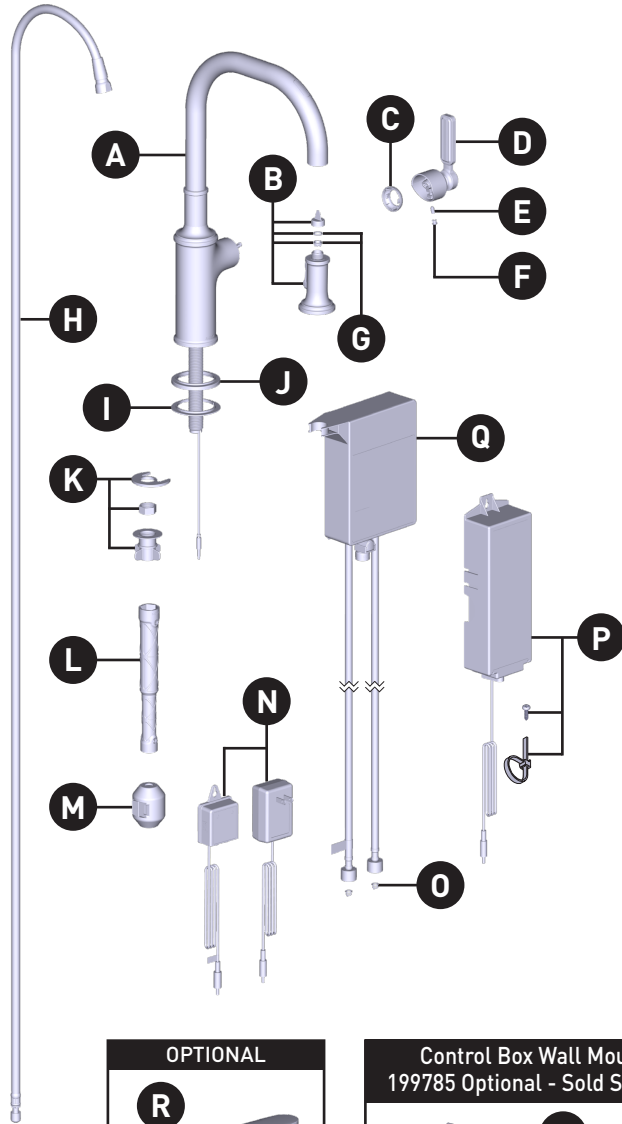

SMYTH™

Single Handle High Arc Pulldown
Smart Kitchen Faucet
7770EV Series

ORDER BY PART NUMBER

ID	Kit Number	Finish
*A	218091	See Below
*B	218086	See Below
*C	160660	See Below
*D	218085	See Below
E	155023	N/A
*F	152859	See Below
G	141025	N/A
H	150259	N/A
I	195362	Spot Resist Stainless/ Nickel/Bronzed Gold
	195362BL	Matte Black
*J	218087	See Below
K	201310	N/A
L	118305	N/A
M	218915	N/A
N	169031	N/A
O	197171	N/A
P	201309	N/A
Q	201311	N/A
*R	141002	See Below
S	176787	N/A
T	199785	N/A

***Finish Determined by Suffix**

Finish

SRS
BL
NL
BZG

Description

Spot Resist Stainless
Matte Black
Polished Nickel
Bronzed Gold