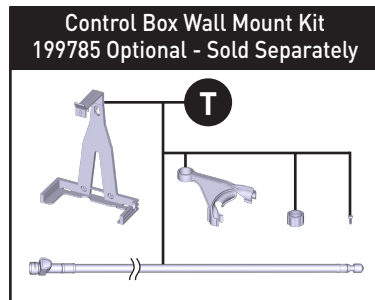

SMYTH™

Single Handle High Arc Pulldown
Smart Kitchen Faucet
7770EV Series

ORDER BY PART NUMBER

ID	Kit Number	Finish
*A	218091	See Below
*B	218086	See Below
*C	160660	See Below
*D	218085	See Below
E	155023	N/A
*F	152859	See Below
G	141025	N/A
H	150259	N/A
I	195362	Spot Resist Stainless/ Nickel/Bronzed Gold
	195362BL	Matte Black
*J	218087	See Below
K	201310	N/A
L	118305	N/A
M	218915	N/A
N	169031	N/A
O	197171	N/A
P	201309	N/A
Q	201311	N/A
*R	141002	See Below
S	176787	N/A
T	199785	N/A