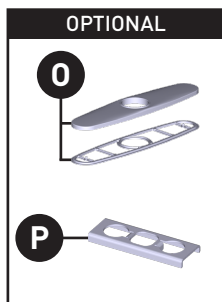

ILLUSTRATED PARTS

Kurv™ Smart Faucet

Single-Handle High Arc Pulldown Kitchen Faucet
9126EV2 Series

ORDER BY PART NUMBER

ID	Kit Number	Finish
*A	218093	See Below
*B	204775	See Below
*C	204688	See Below
*D	204687	See Below
E	141025	N/A
F	204779	Chrome/Polished Nickel/Spot Resist Stainless
	204779BL	Matte Black
G	150259	N/A
H	201310	N/A
I	201311	N/A
J	201309	N/A
K	118305	N/A
L	195361	N/A
M	169031	N/A
N	197171	N/A
*O	141002	See Below
P	176787	N/A
Q	199785	N/A

***Finish Determined by Suffix**

Finish	Description
No Suffix	Chrome
BL	Matte Black
NL	Polished Nickel
SRS	Spot Resist Stainless