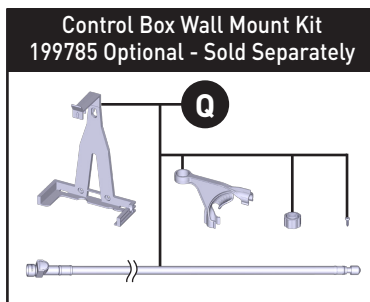

ILLUSTRATED PARTS

Kurv™ Smart Faucet

Single-Handle High Arc Pulldown Kitchen Faucet
9126EV2 Series

ORDER BY PART NUMBER

ID	Kit Number	Finish
*A	218093	See Below
*B	204775	See Below
*C	204688	See Below
*D	204687	See Below
E	141025	N/A
F	204779	Chrome/Polished Nickel/Spot Resist Stainless
	204779BL	Matte Black
G	150259	N/A
H	201310	N/A
I	201311	N/A
J	201309	N/A
K	118305	N/A
L	195361	N/A
M	169031	N/A
N	197171	N/A
*O	141002	See Below
P	176787	N/A
Q	199785	N/A