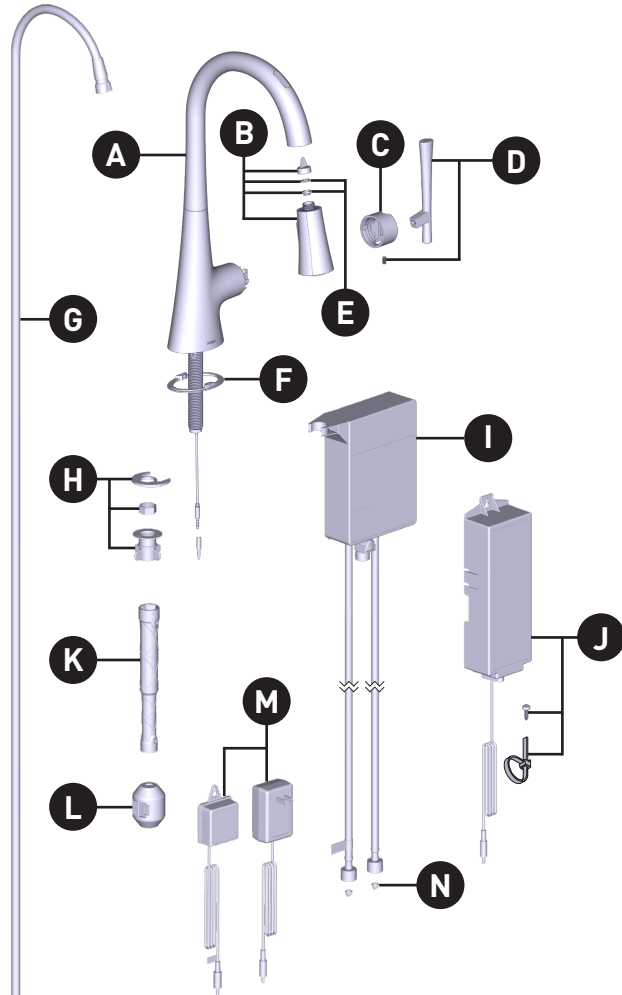

ILLUSTRATED PARTS

Kurv™ Smart Faucet

Single-Handle High Arc Pulldown Kitchen Faucet
9126EV2 Series

ORDER BY PART NUMBER

ID	Kit Number	Finish
*A	218093	See Below
*B	204775	See Below
*C	204688	See Below
*D	204687	See Below
E	141025	N/A
F	204779	Chrome/Polished Nickel/Spot Resist Stainless
	204779BL	Matte Black
G	150259	N/A
H	201310	N/A
I	201311	N/A
J	201309	N/A
K	118305	N/A
L	195361	N/A
M	169031	N/A
N	197171	N/A
*O	141002	See Below
P	176787	N/A
Q	199785	N/A

***Finish Determined by Suffix**

Finish	Description
No Suffix	Chrome
BL	Matte Black
NL	Polished Nickel
SRS	Spot Resist Stainless