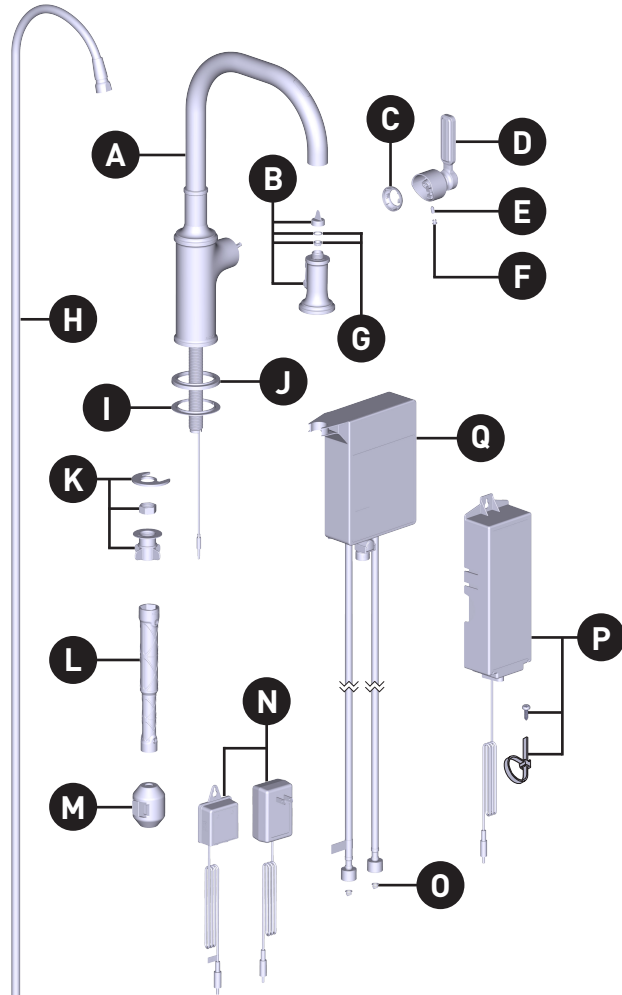

### Moen Smart Faucet with Motion Control SMYTH™

Single-Handle High Arc Pulldown Kitchen Faucet  
7770EV2 Series

ORDER BY PART NUMBER

ID	Kit Number	Finish
*A	218091	See Below
*B	218086	See Below
*C	160660	See Below
*D	218085	See Below
E	155023	N/A
*F	152859	See Below
G	141025	N/A
H	150259	N/A
I	195362	Spot Resist Stainless/ Polished Nickel/ Bronzed Gold
	195362BL	Matte Black
*J	218087	See Below
K	201310	N/A
L	118305	N/A
M	125989	N/A
N	169031	N/A
O	197171	N/A
P	201309	N/A
Q	201311	N/A
*R	141002	See Below
S	176787	N/A
T	199785	N/A

**\*Finish Determined by Suffix**

**Finish**

SRS  
BL  
NL  
BZG

**Description**

Spot Resist Stainless  
Matte Black  
Polished Nickel  
Bronzed Gold