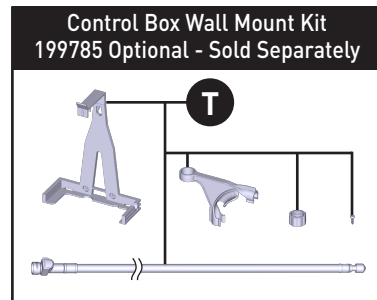

### Moen Smart Faucet with Motion Control SMYTH™

Single-Handle High Arc Pulldown Kitchen Faucet  
7770EV2 Series

ORDER BY PART NUMBER

ID	Kit Number	Finish
*A	218091	See Below
*B	218086	See Below
*C	160660	See Below
*D	218085	See Below
E	155023	N/A
*F	152859	See Below
G	141025	N/A
H	150259	N/A
I	195362	Spot Resist Stainless/ Polished Nickel/ Bronzed Gold
	195362BL	Matte Black
*J	218087	See Below
K	201310	N/A
L	118305	N/A
M	125989	N/A
N	169031	N/A
O	197171	N/A
P	201309	N/A
Q	201311	N/A
*R	141002	See Below
S	176787	N/A
T	199785	N/A